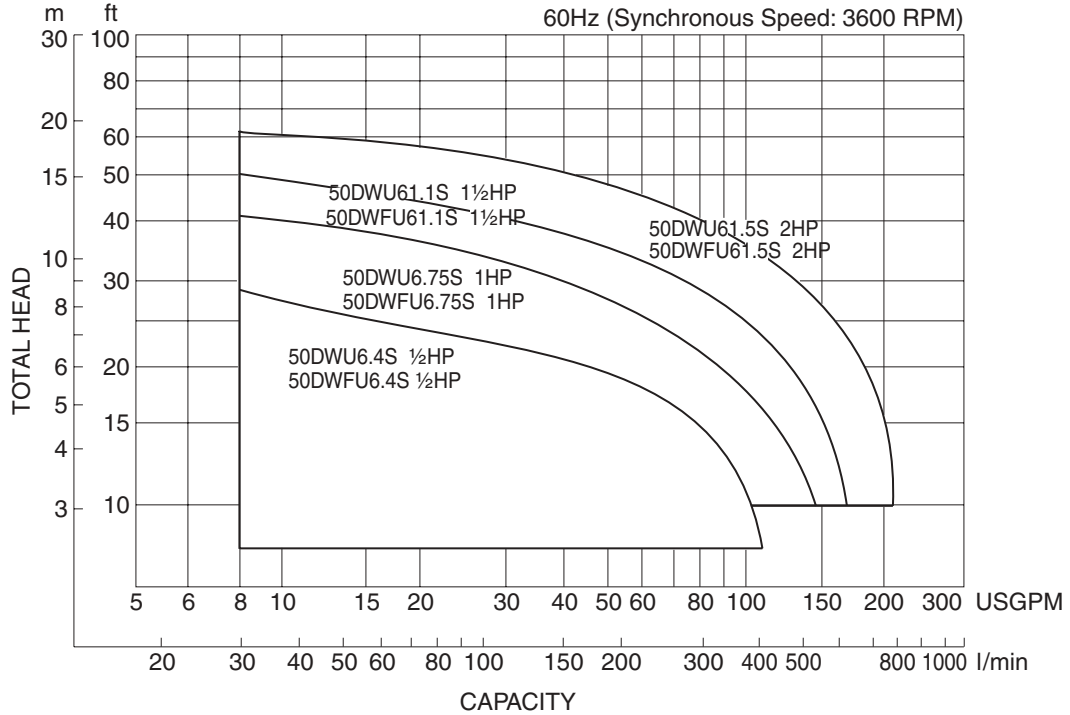

DWU, DWXU

Dominator EBARA Submersible Stainless Steel Sewage Pumps Selection Chart

Model DWU
DWFU
Manual Operation Pumps

Single Phase