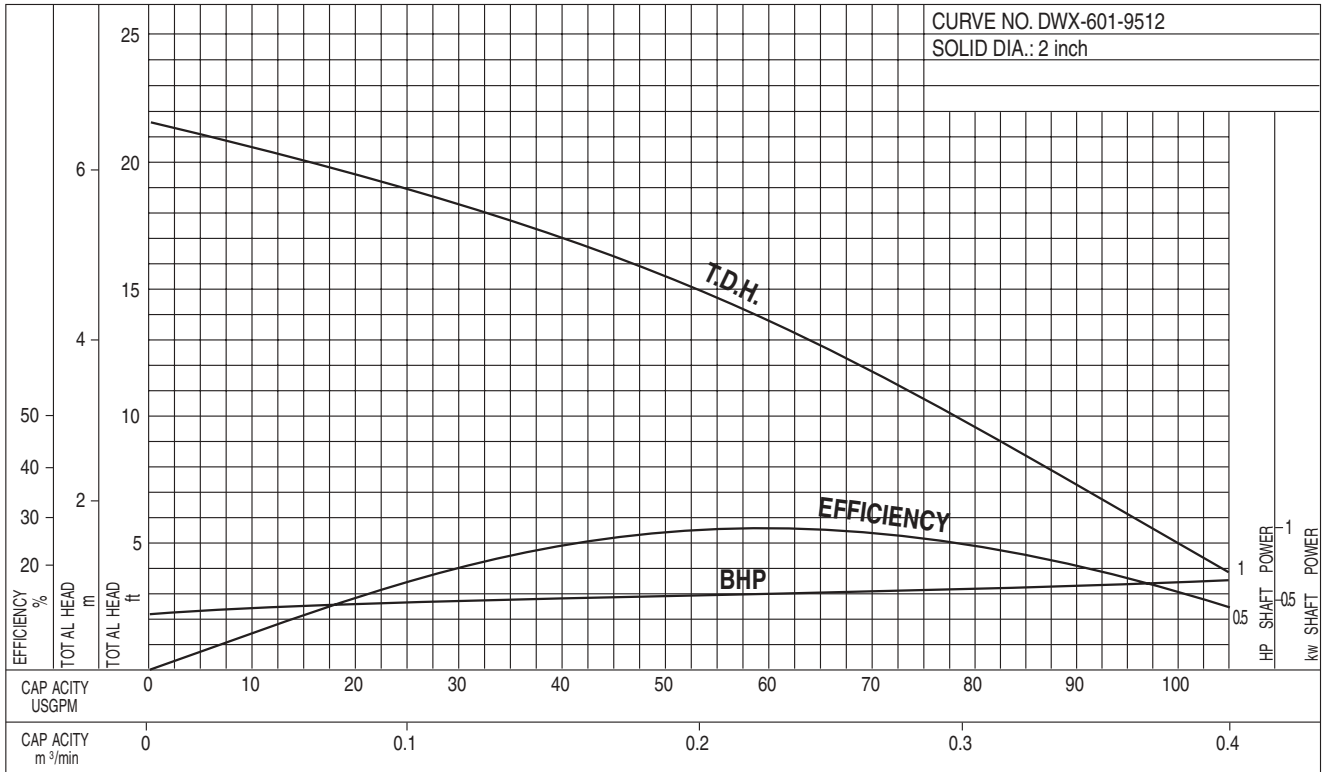

50DW61.1 (1½HP) Synchronous Speed: 3600 RPM

2 inch Discharge

50DW61.5 (2HP) Synchronous Speed: 3600 RPM

2 inch Discharge

DWU, DWXU

Dominator

EBARA Submersible Stainless Steel Sewage Pumps

Performance Curves

50DWX6.4 (1/2HP) Synchronous Speed: 3600 RPM

2 inch Discharge

50DWX6.75 (1HP) Synchronous Speed: 3600 RPM

2 inch Discharge

Dominator

EBARA Submersible Stainless Steel Sewage Pumps

Performance Curves

50DWX61.1 (1½HP) Synchronous Speed: 3600 RPM