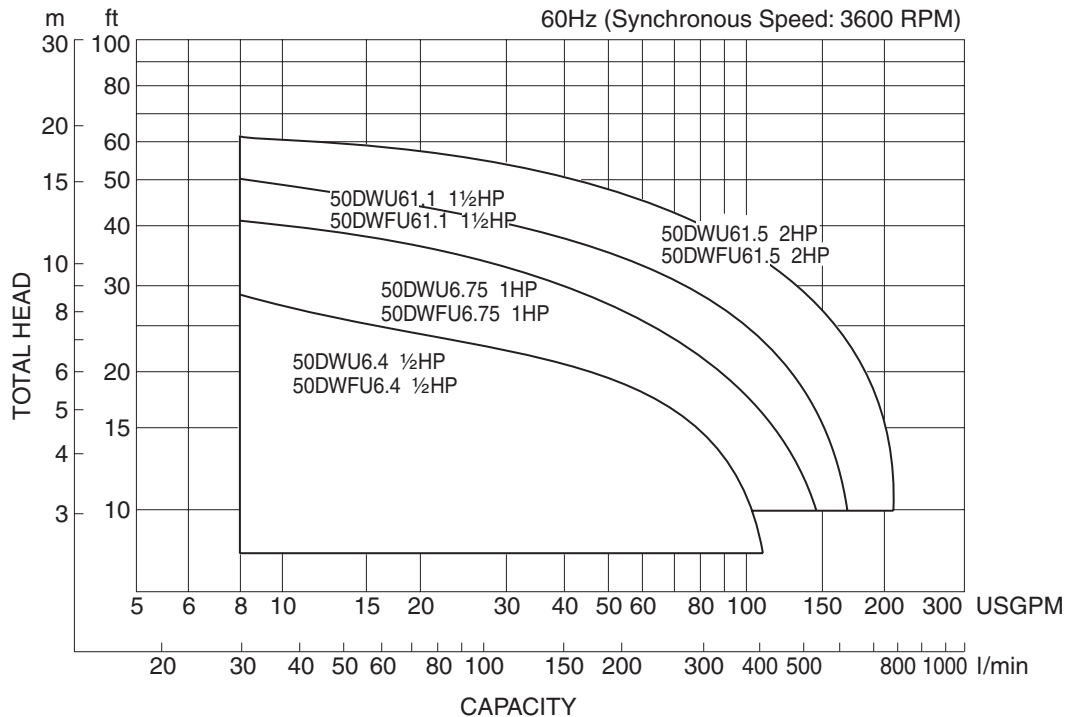

Three Phase