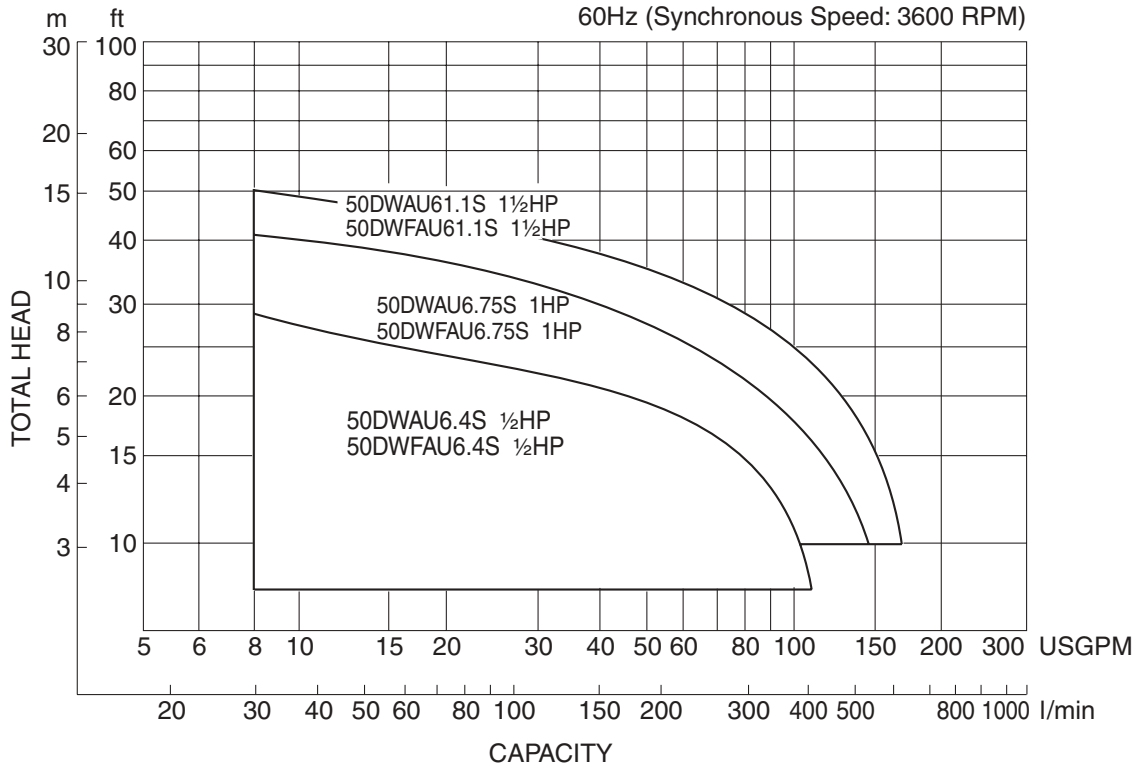

DWU, DWXU

Dominator EBARA Submersible Stainless Steel Sewage Pumps

Selection Chart

Model DWAU

DWFAU

Automatic Operation Pumps

Single Phase