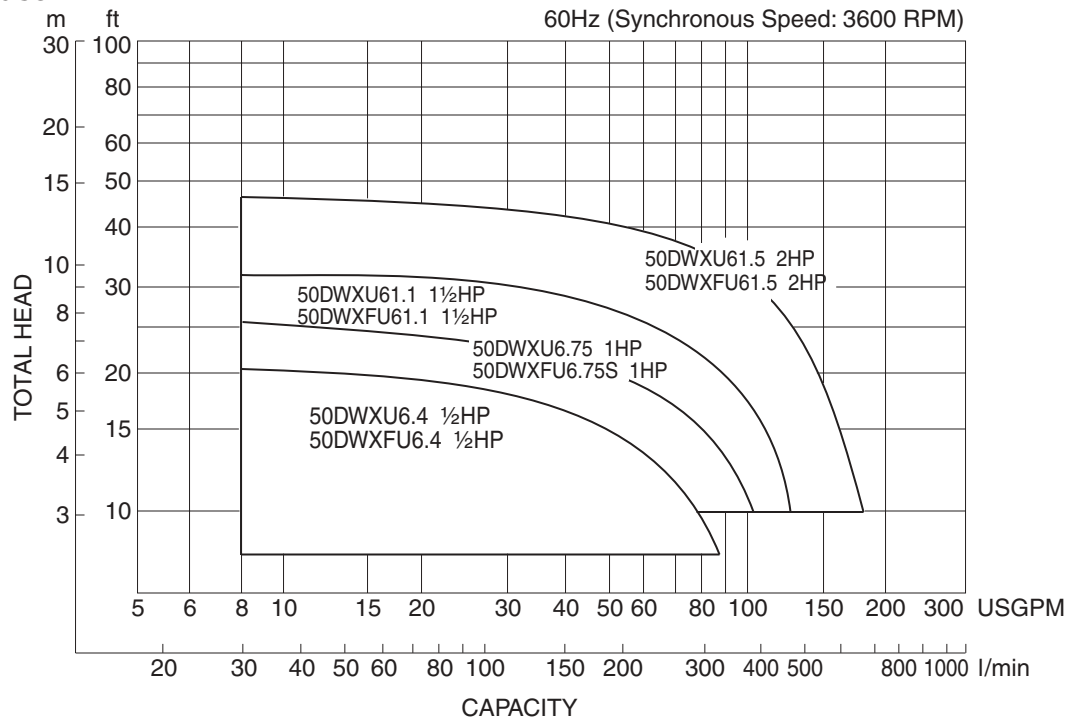

Three Phase