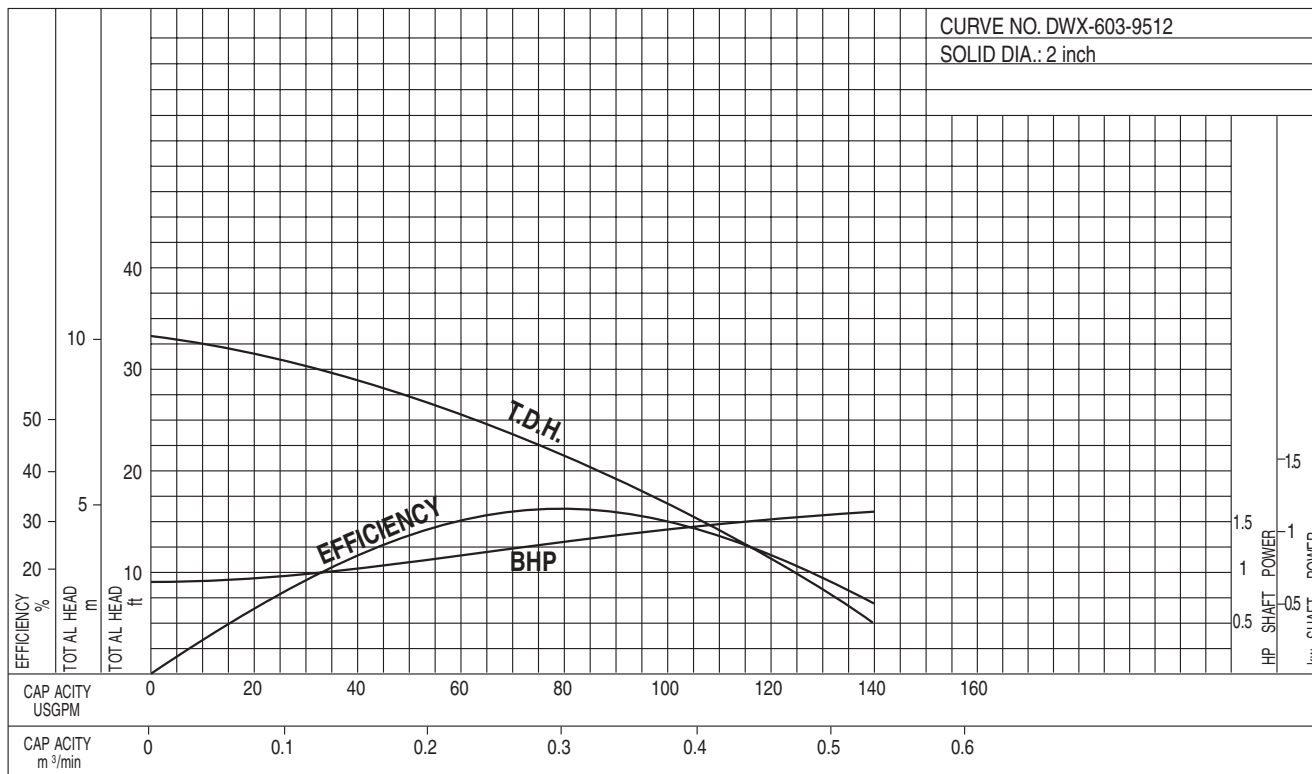

Dominator

EBARA Submersible Stainless Steel Sewage Pumps

Performance Curves

50DWX61.1 (1½HP) Synchronous Speed: 3600 RPM

2 inch Discharge