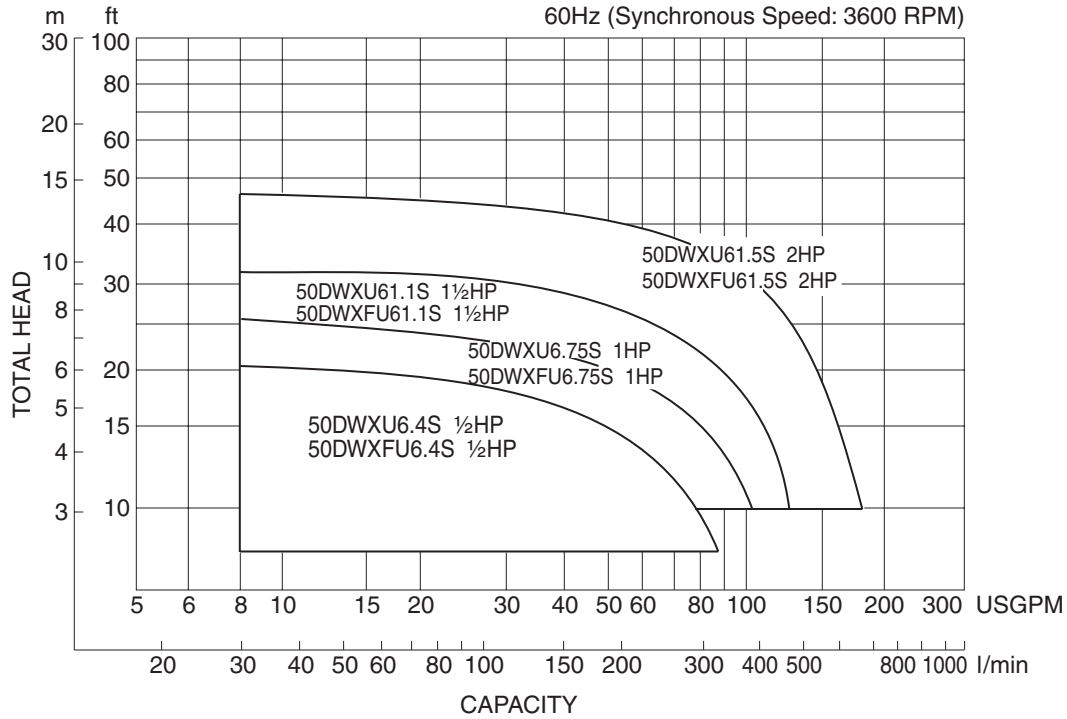

Dominator

EBARA Submersible Stainless Steel Sewage Pumps

Selection Chart

Model DWXU

DWXFU

Manual Operation Pumps

Single Phase