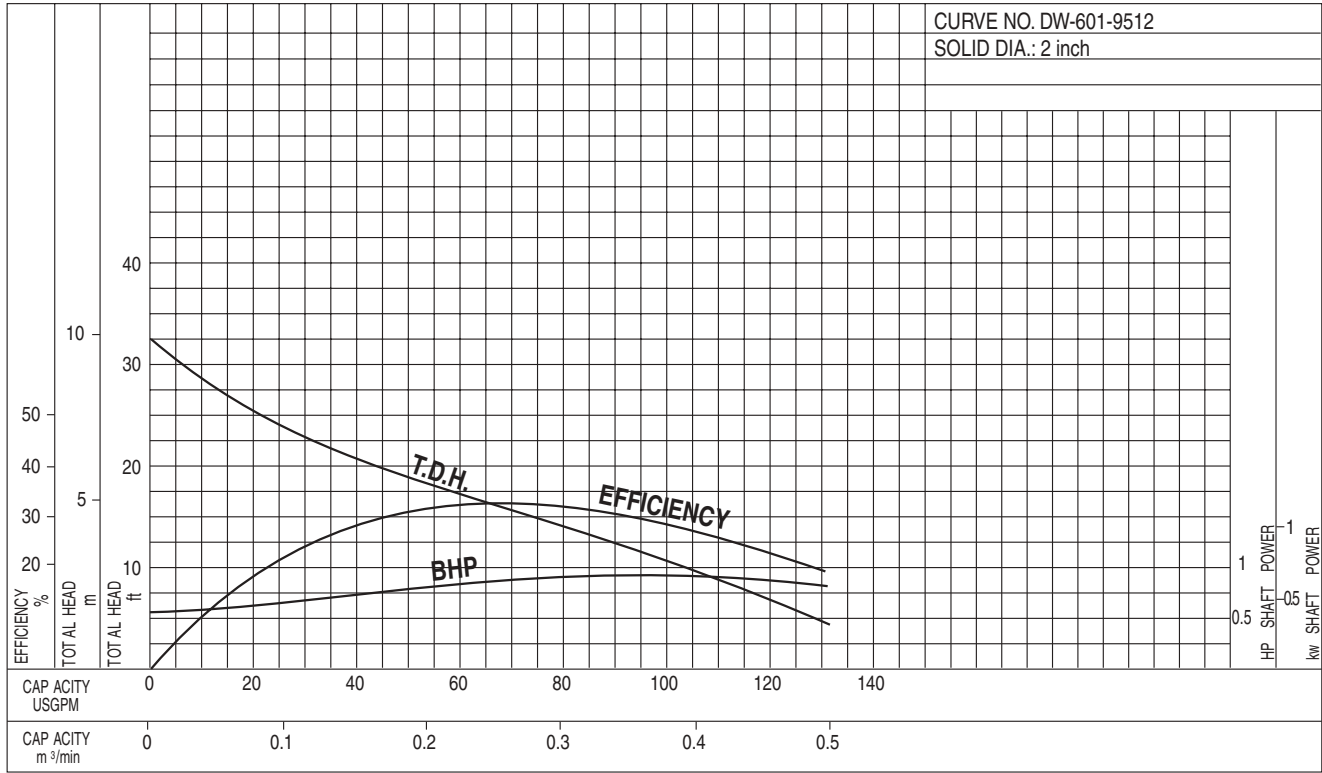

Dominator

EBARA Submersible Stainless Steel Sewage Pumps

Performance Curves

50DW6.4 (1/2HP) Synchronous Speed: 3600 RPM

2 inch Discharge