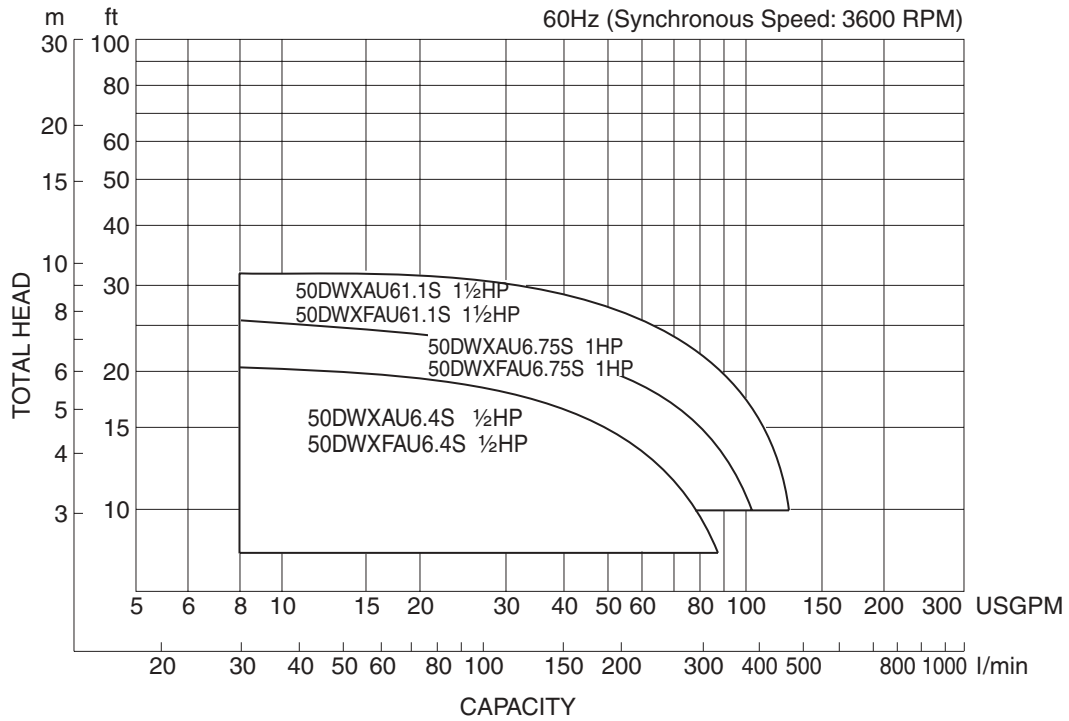

DWU, DWXU

Dominator

EBARA Submersible Stainless Steel Sewage Pumps

Selection Chart

Model DWXAU

DWXFAU

Automatic Operation Pumps

Single Phase