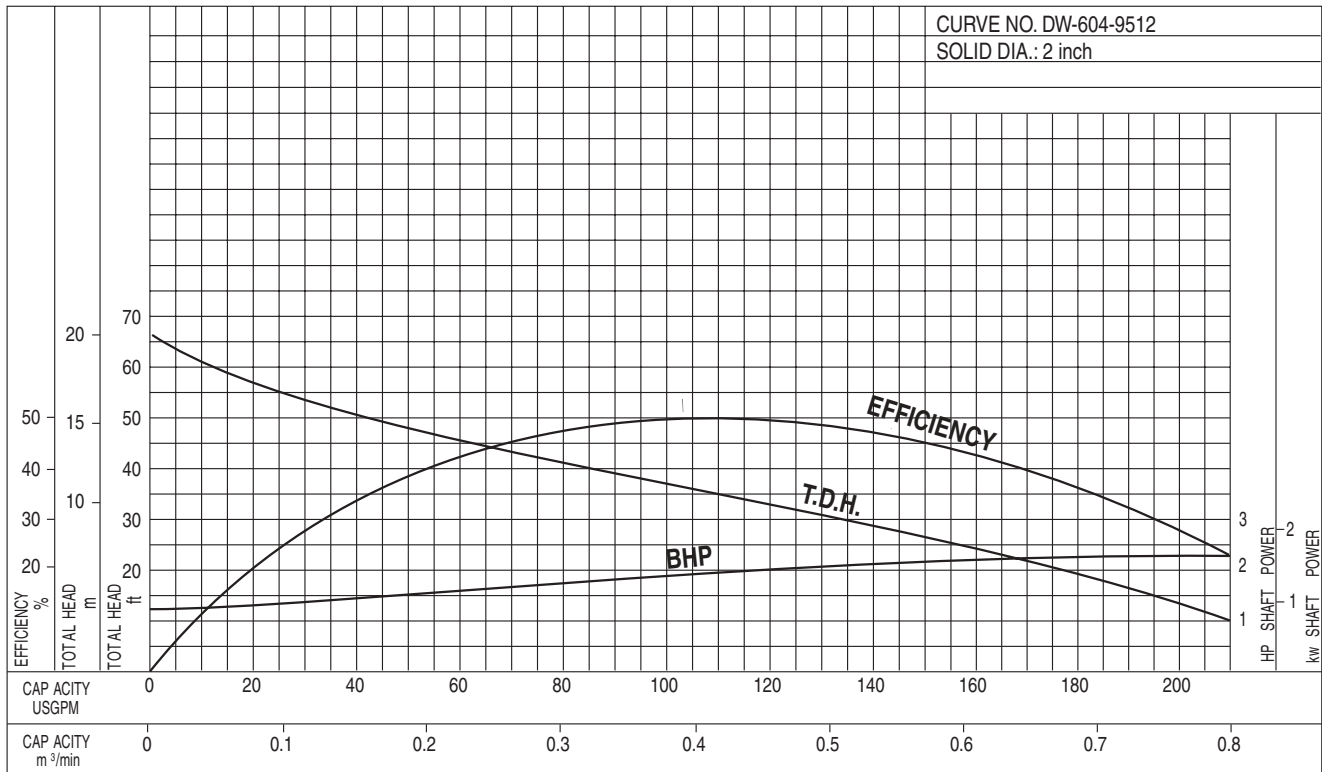

50DW61.5 (2HP) Synchronous Speed: 3600 RPM

2 inch Discharge