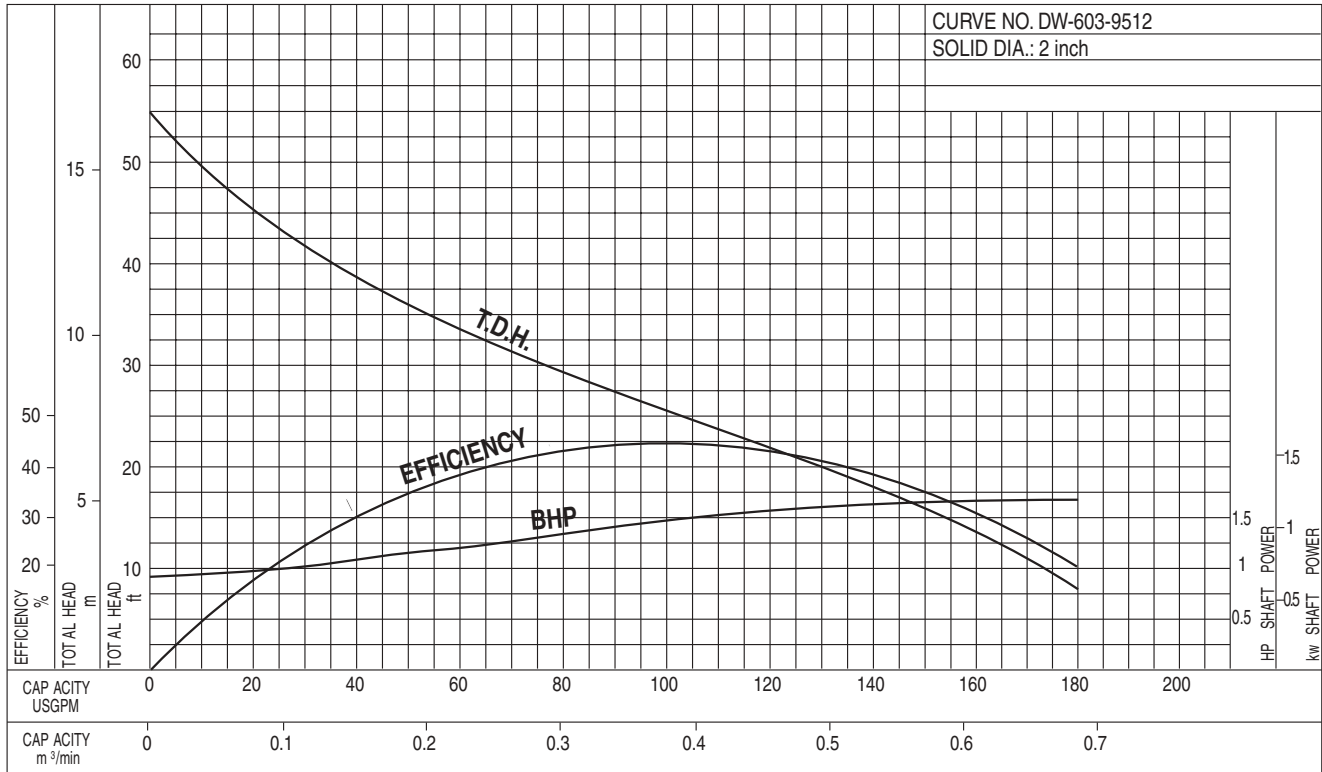

DWU, DWXU

Dominator

EBARA Submersible Stainless Steel Sewage Pumps

Performance Curves

50DW61.1 (1½HP) Synchronous Speed: 3600 RPM

2 inch Discharge