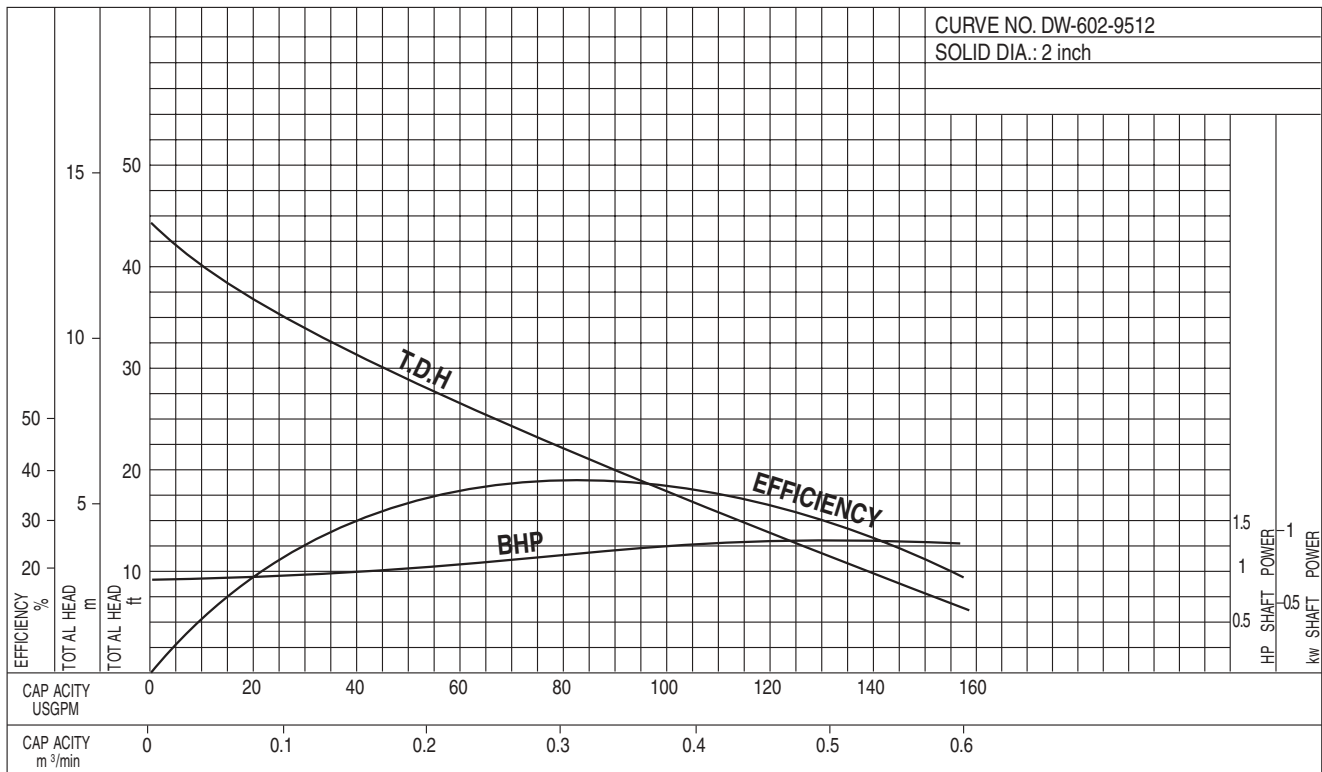

50DW6.75 (1HP) Synchronous Speed: 3600 RPM

2 inch Discharge