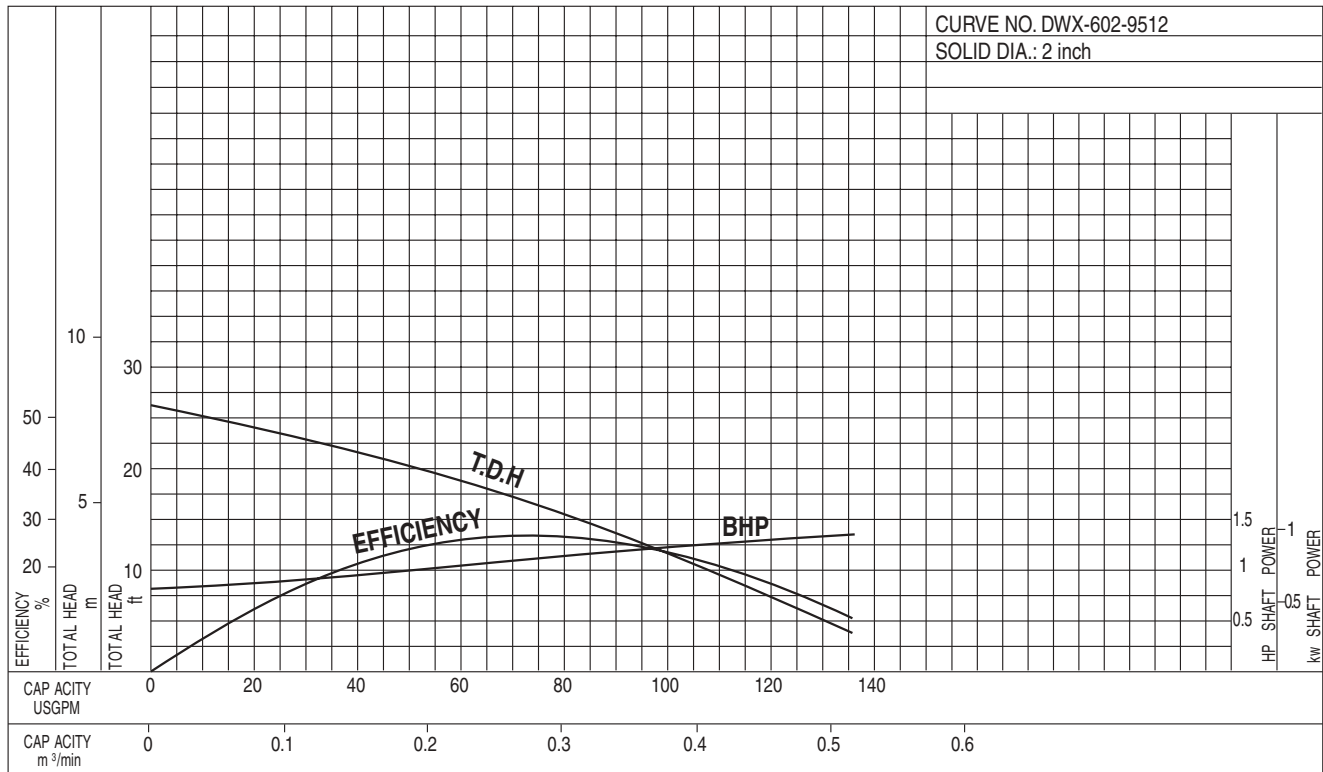

50DW61.1 (1½HP) Synchronous Speed: 3600 RPM

2 inch Discharge

50DW61.5 (2HP) Synchronous Speed: 3600 RPM

2 inch Discharge

DWU, DWXU

Dominator

EBARA Submersible Stainless Steel Sewage Pumps

Performance Curves

50DWX6.4 (1/2HP) Synchronous Speed: 3600 RPM

2 inch Discharge

50DWX6.75 (1HP) Synchronous Speed: 3600 RPM

2 inch Discharge

Dominator

EBARA Submersible Stainless Steel Sewage Pumps

Performance Curves

50DWX61.1 (1½HP) Synchronous Speed: 3600 RPM