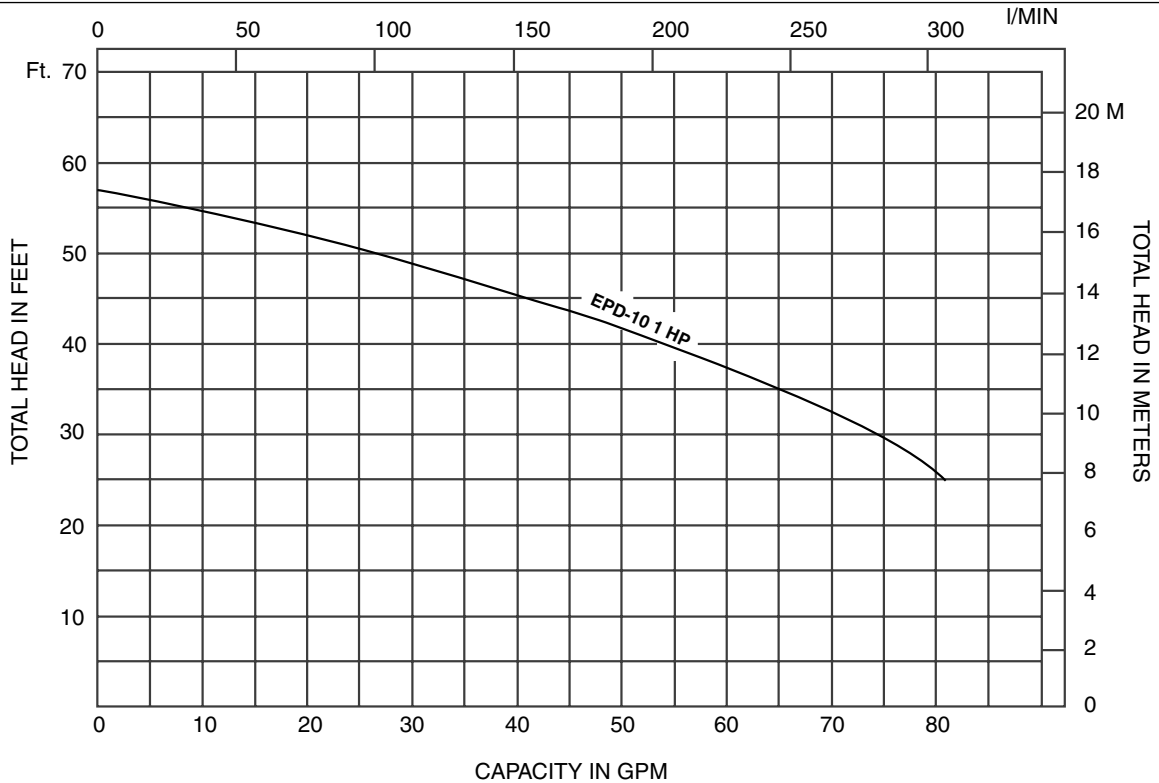

**PRO Drainer Performance Curve**

**PRO Drainer**

**EBARA Submersible Stainless Steel Pumps**

**Performance Curves**

**EPPD-3, EPD-3 (1/3HP) Synchronous Speed: 3600 RPM**

**EPD-5 (1/2HP) Synchronous Speed: 3600 RPM**

**PRO Drainer**

**EBARA Submersible Stainless Steel Pumps**

**Performance Curves**

**EPD-7 (3/4HP) Synchronous Speed: 3600 RPM**

**EPD-10 (1HP) Synchronous Speed: 3600 RPM**

**PRO Drainer**

**EBARA Submersible Stainless Steel Pumps**

**Performance Curves**

**EPD-15 (1½HP) Synchronous Speed: 3600 RPM**