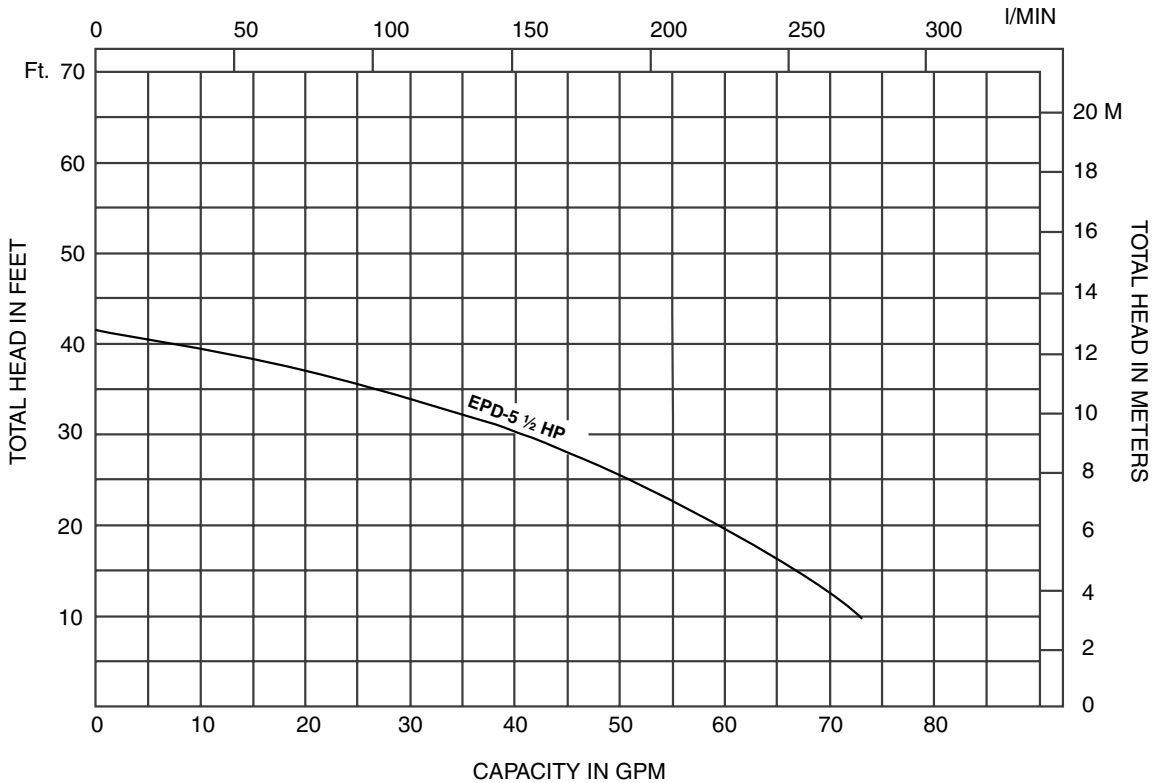

**PRO Drainer Performance Curve**

**PRO Drainer**

**EBARA Submersible Stainless Steel Pumps**

**Performance Curves**

**EPPD-3, EPD-3 (1/3HP) Synchronous Speed: 3600 RPM**

**EPD-5 (1/2HP) Synchronous Speed: 3600 RPM**

**PRO Drainer**

**EBARA Submersible Stainless Steel Pumps**

**Performance Curves**

**EPD-7 (3/4HP) Synchronous Speed: 3600 RPM**

**EPD-10 (1HP) Synchronous Speed: 3600 RPM**

**PRO Drainer**

**EBARA Submersible Stainless Steel Pumps**

**Performance Curves**

**EPD-15 (1½HP) Synchronous Speed: 3600 RPM**