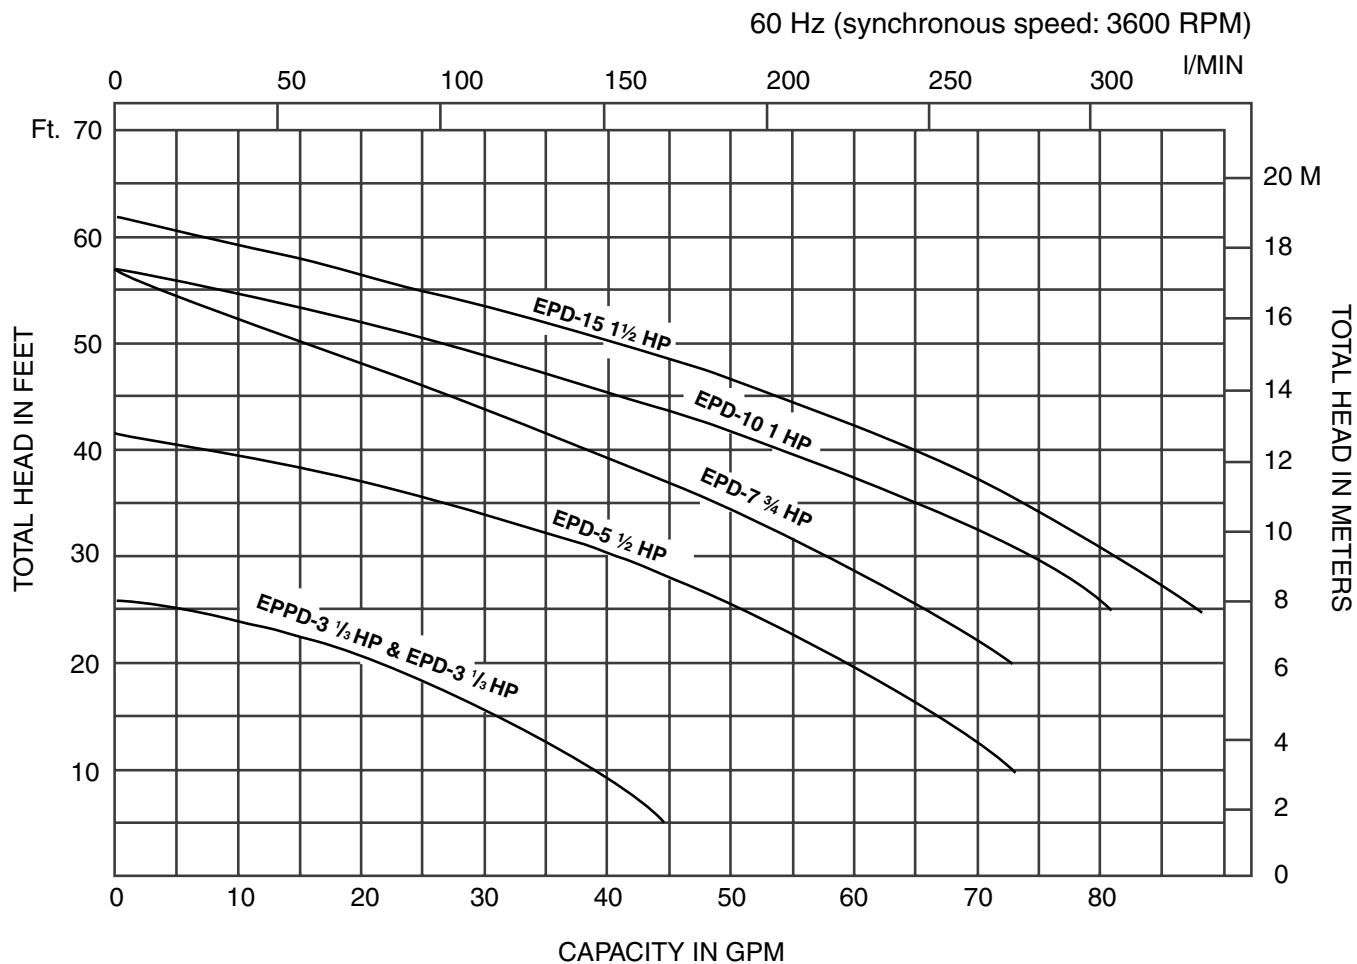

**PRO Drainer Performance Curve**

**PRO Drainer**

**EBARA Submersible Stainless Steel Pumps**

**Performance Curves**

**EPPD-3, EPD-3 (1/3HP) Synchronous Speed: 3600 RPM**

**EPD-5 (1/2HP) Synchronous Speed: 3600 RPM**

**PRO Drainer**

**EBARA Submersible Stainless Steel Pumps**

**Performance Curves**

**EPD-7 (3/4HP) Synchronous Speed: 3600 RPM**

**EPD-10 (1HP) Synchronous Speed: 3600 RPM**

**PRO Drainer**

**EBARA Submersible Stainless Steel Pumps**

**Performance Curves**

**EPD-15 (1½HP) Synchronous Speed: 3600 RPM**