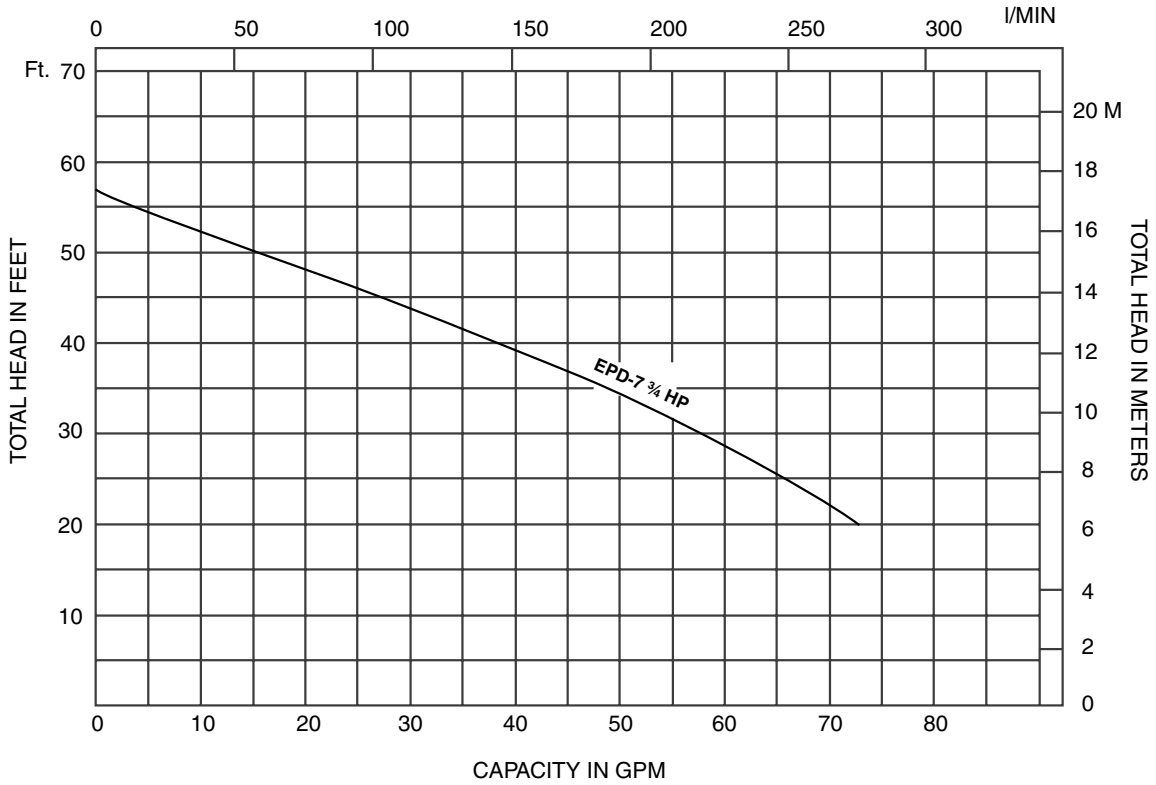

**PRO Drainer Performance Curve**

**PRO Drainer**

**EBARA Submersible Stainless Steel Pumps**

**Performance Curves**

**EPPD-3, EPD-3 (1/3HP) Synchronous Speed: 3600 RPM**

**EPD-5 (1/2HP) Synchronous Speed: 3600 RPM**

**PRO Drainer**

**EBARA Submersible Stainless Steel Pumps**

**Performance Curves**

**EPD-7 (3/4HP) Synchronous Speed: 3600 RPM**

**EPD-10 (1HP) Synchronous Speed: 3600 RPM**

**PRO Drainer**

**EBARA Submersible Stainless Steel Pumps**

**Performance Curves**

**EPD-15 (1½HP) Synchronous Speed: 3600 RPM**