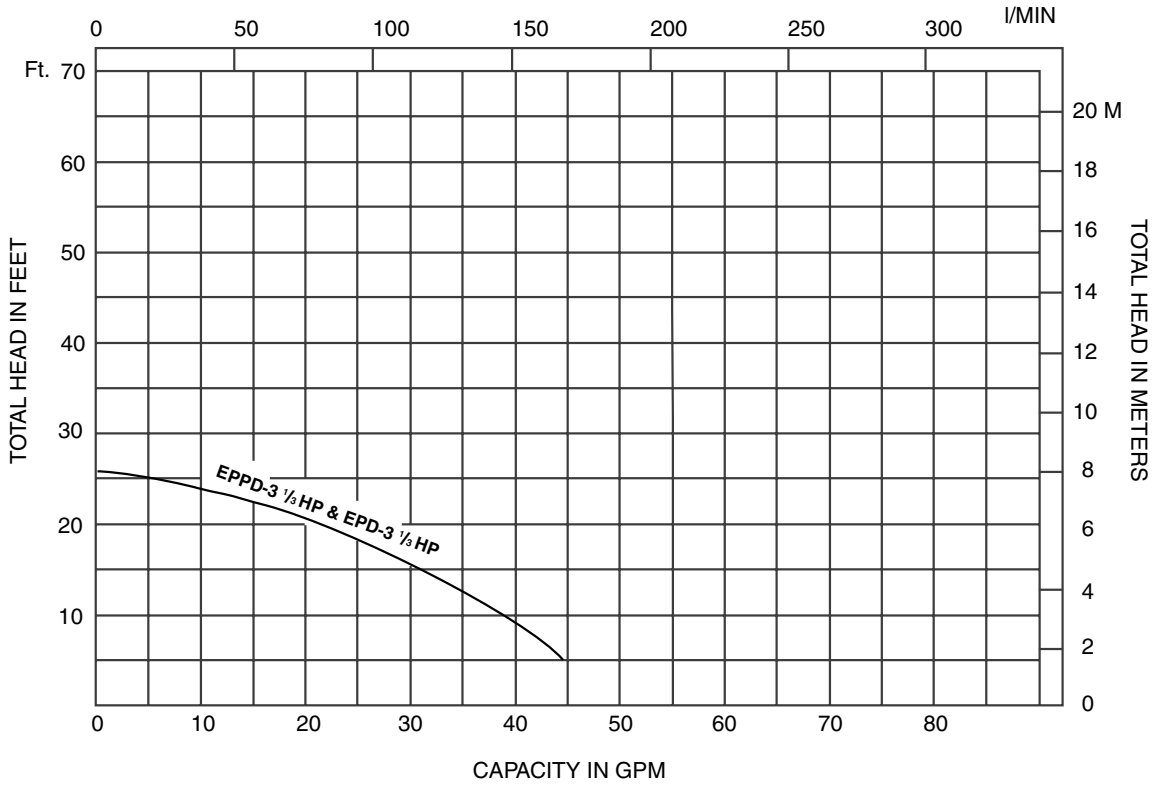

**PRO Drainer Performance Curve**

**PRO Drainer**

**EBARA Submersible Stainless Steel Pumps**

**Performance Curves**

**EPPD-3, EPD-3 (1/3HP) Synchronous Speed: 3600 RPM**

**EPD-5 (1/2HP) Synchronous Speed: 3600 RPM**

**PRO Drainer**

**EBARA Submersible Stainless Steel Pumps**

**Performance Curves**

**EPD-7 (3/4HP) Synchronous Speed: 3600 RPM**

**EPD-10 (1HP) Synchronous Speed: 3600 RPM**

**PRO Drainer**

**EBARA Submersible Stainless Steel Pumps**

**Performance Curves**

**EPD-15 (1½HP) Synchronous Speed: 3600 RPM**