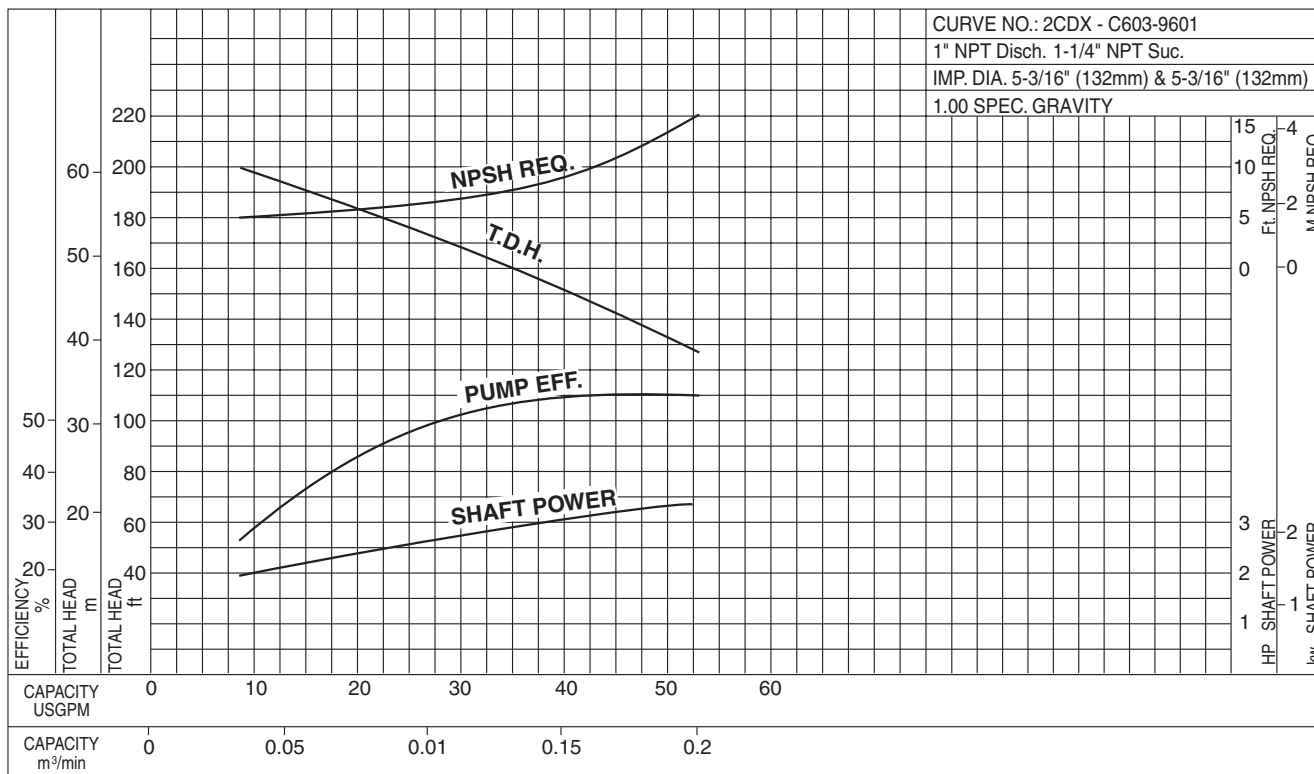

60Hz, Synchronous Speed 3600 RPM

2CDX/2CDU

Model 2CDX/2CDU

EBARA Stainless Steel Two-Stage Centrifugal Pumps

Performance Curves

2CDXU 70/206-2HP 2CDU 70/206-2HP Synchronous Speed: 3600 RPM Size: 1 × 1¼ × 5³/₁₆ × 5³/₁₆

2CDXU 70/306-3HP 2CDU 70/306-3HP Synchronous Speed: 3600 RPM Size: 1 × 1¼ × 5³/₁₆ × 6

2CDX/2CDU

Model 2CDX/2CDU

EBARA Stainless Steel Two-Stage Centrifugal Pumps

Performance Curves

2CDXU 120/306-3HP 2CDU 120/306-3HP Synchronous Speed: 3600 RPM Size: 1 × 1¼ × 5³/₁₆ × 5³/₁₆

2CDXU 200/506-5HP 2CDU 200/506-5HP Synchronous Speed: 3600 RPM Size: 1 × 1½ × 5³/₁₆ × 6³/₁₆