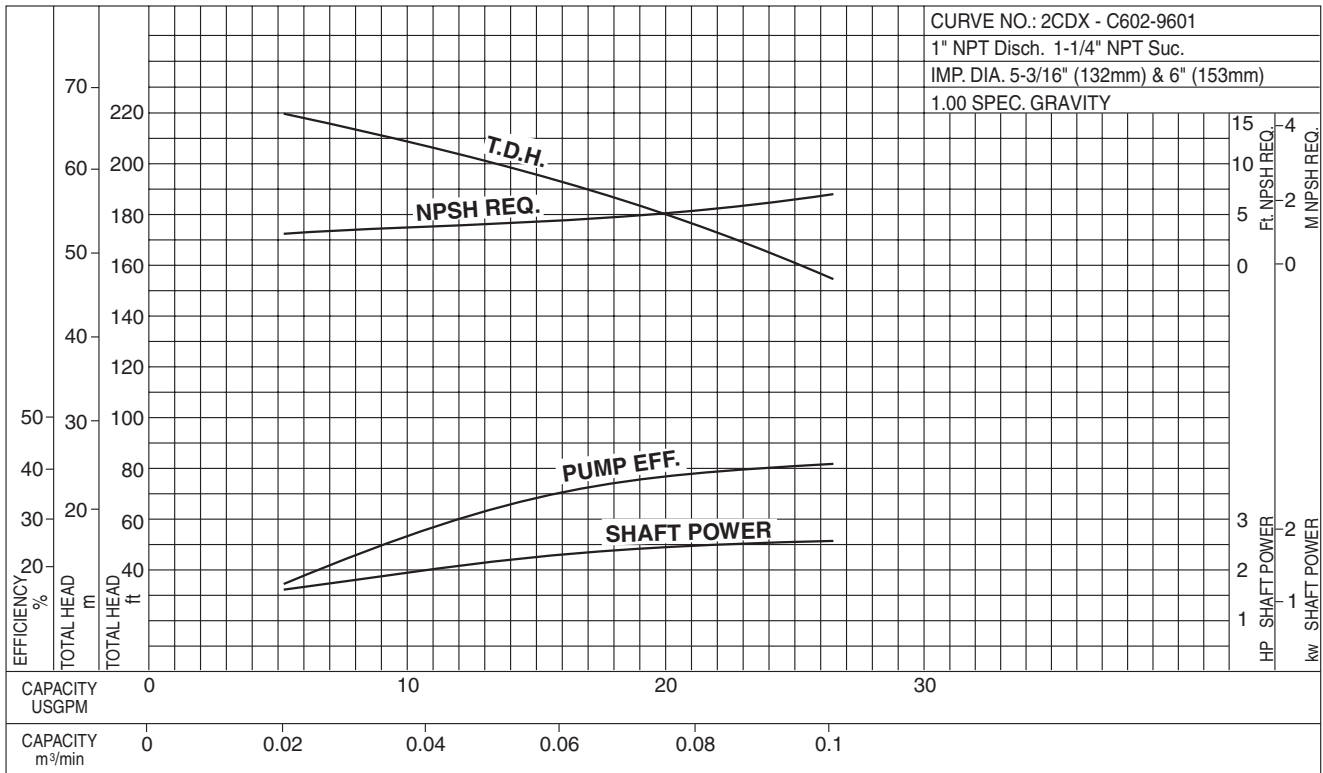

60Hz, Synchronous Speed 3600 RPM

2CDX/2CDU

Model 2CDX/2CDU

EBARA Stainless Steel Two-Stage Centrifugal Pumps

Performance Curves

2CDXU 70/206-2HP 2CDU 70/206-2HP Synchronous Speed: 3600 RPM Size: 1 × 1¼ × 5³/₁₆ × 5³/₁₆

2CDXU 70/306-3HP 2CDU 70/306-3HP Synchronous Speed: 3600 RPM Size: 1 × 1¼ × 5³/₁₆ × 6

2CDX/2CDU

Model 2CDX/2CDU

EBARA Stainless Steel Two-Stage Centrifugal Pumps

Performance Curves

2CDXU 120/306-3HP 2CDU 120/306-3HP Synchronous Speed: 3600 RPM Size: 1 × 1¼ × 5³/₁₆ × 5³/₁₆

2CDXU 200/506-5HP 2CDU 200/506-5HP Synchronous Speed: 3600 RPM Size: 1 × 1½ × 5³/₁₆ × 6³/₁₆