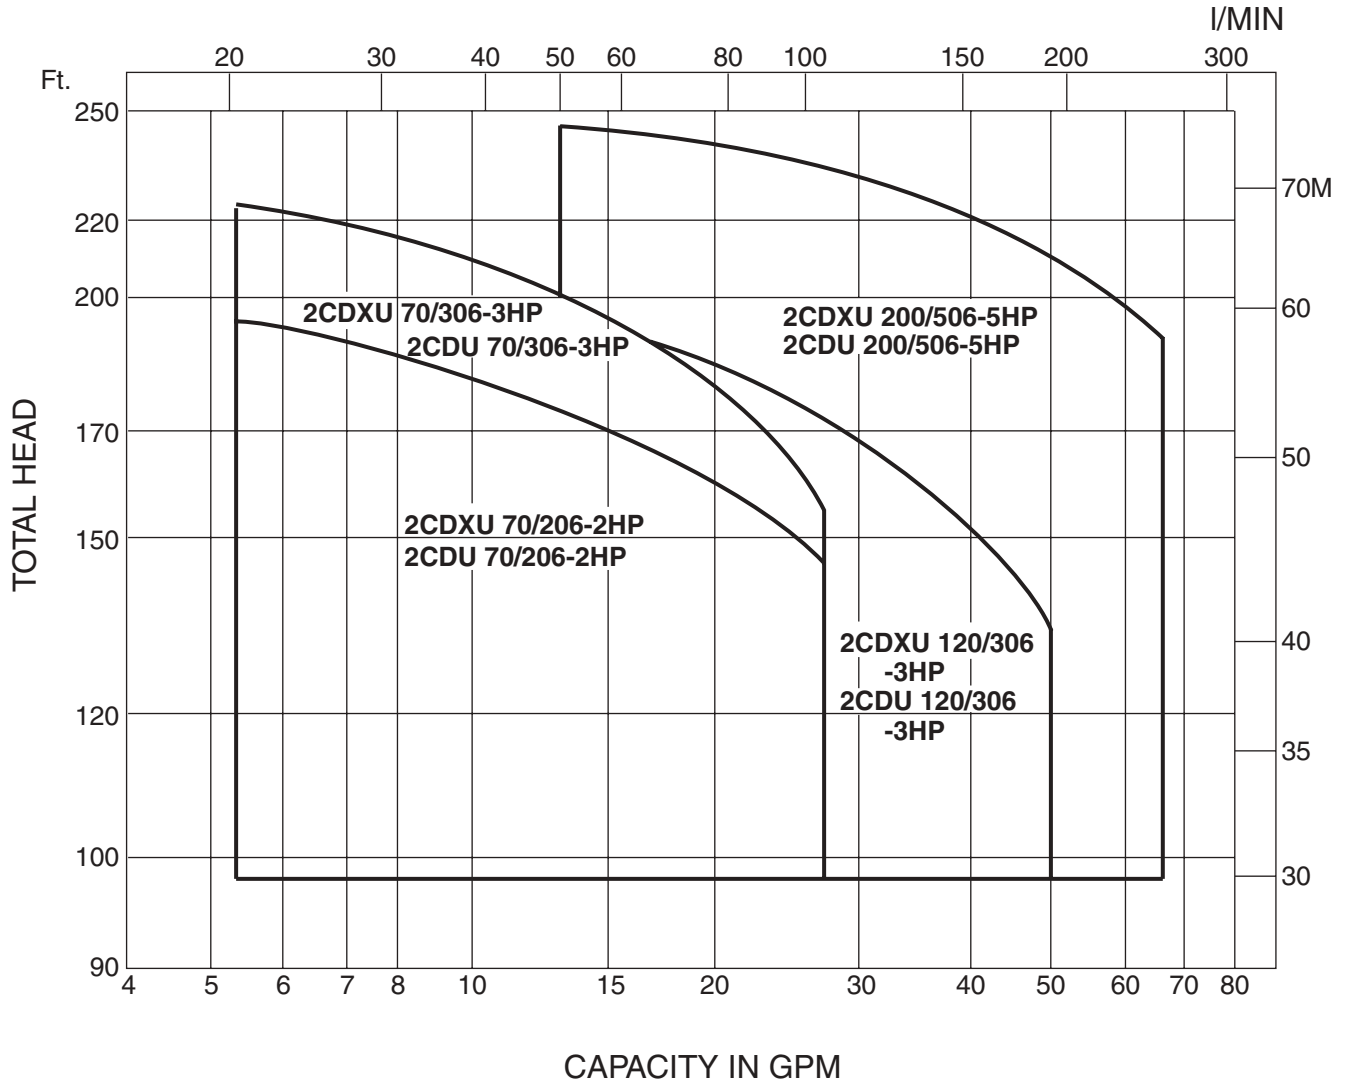

60Hz, Synchronous Speed 3600 RPM

2CDX/2CDU

Model 2CDX/2CDU

EBARA Stainless Steel Two-Stage Centrifugal Pumps

Performance Curves

2CDXU 70/206-2HP 2CDU 70/206-2HP Synchronous Speed: 3600 RPM Size: 1 × 1¼ × 5³/₁₆ × 5³/₁₆

2CDXU 70/306-3HP 2CDU 70/306-3HP Synchronous Speed: 3600 RPM Size: 1 × 1¼ × 5³/₁₆ × 6

2CDX/2CDU

Model 2CDX/2CDU

EBARA Stainless Steel Two-Stage Centrifugal Pumps

Performance Curves

2CDXU 120/306-3HP 2CDU 120/306-3HP Synchronous Speed: 3600 RPM Size: 1 × 1¼ × 5³/₁₆ × 5³/₁₆

2CDXU 200/506-5HP 2CDU 200/506-5HP Synchronous Speed: 3600 RPM Size: 1 × 1½ × 5³/₁₆ × 6³/₁₆