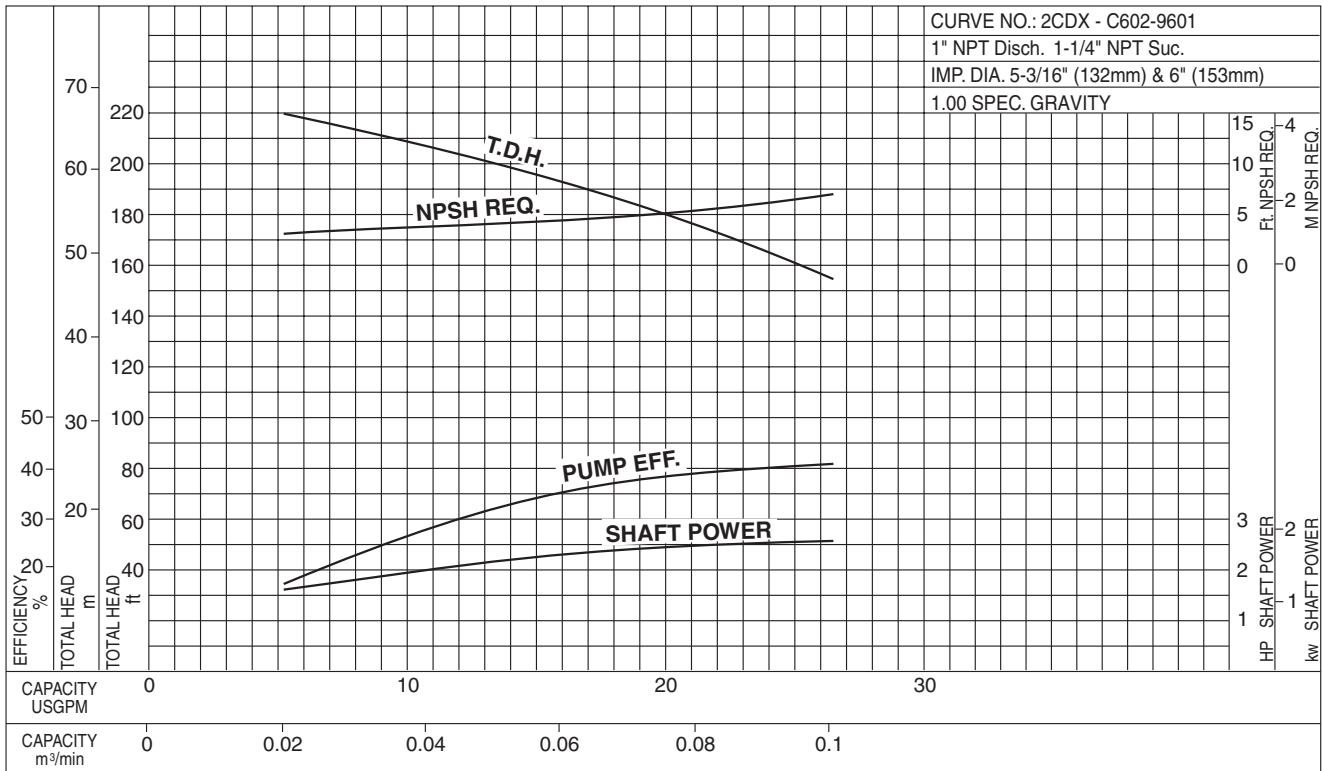

60Hz, Synchronous Speed 3600 RPM

Model 2CDX/2CDU

EBARA Stainless Steel Two-Stage Centrifugal Pumps

Performance Curves

2CDXU 70/206-2HP

2CDU 70/206-2HP

Synchronous Speed: 3600 RPM

Size: 1 × 1¼ × 5³/₁₆ × 5³/₁₆

2CDXU 70/306-3HP

2CDU 70/306-3HP

Synchronous Speed: 3600 RPM

Size: 1 × 1¼ × 5³/₁₆ × 6

2CDX/2CDU

Model 2CDX/2CDU

EBARA Stainless Steel Two-Stage Centrifugal Pumps

Performance Curves

2CDXU 120/306-3HP 2CDU 120/306-3HP Synchronous Speed: 3600 RPM Size: 1 × 1¼ × 5³/₁₆ × 5³/₁₆

2CDXU 200/506-5HP 2CDU 200/506-5HP Synchronous Speed: 3600 RPM Size: 1 × 1½ × 5³/₁₆ × 6³/₁₆