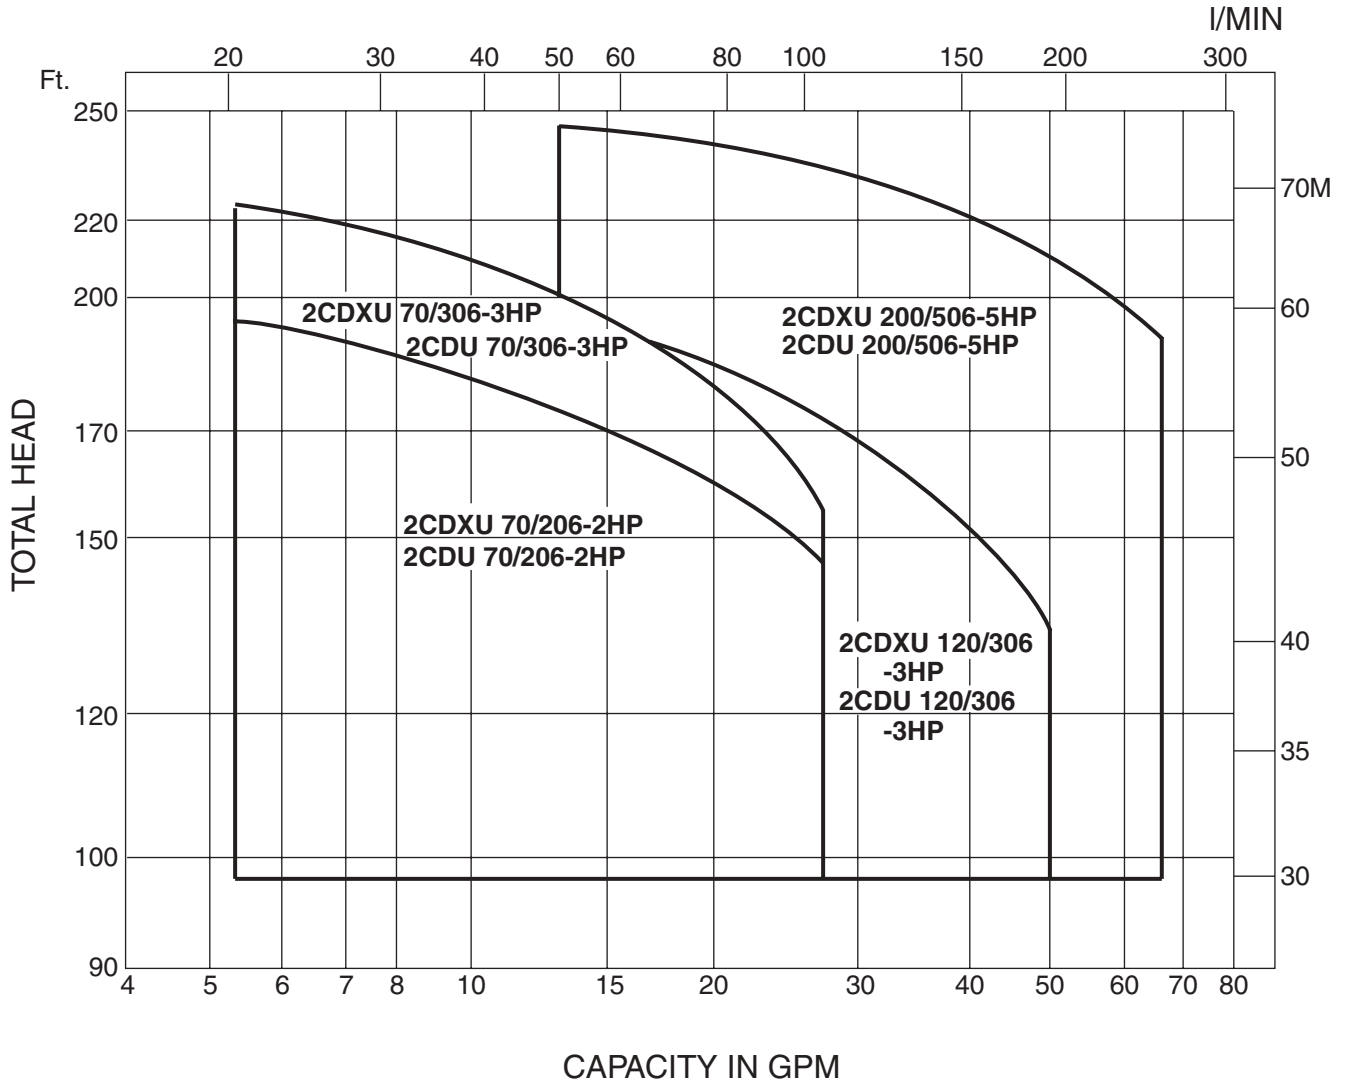

60Hz, Synchronous Speed 3600 RPM

Model 2CDX/2CDU

EBARA Stainless Steel Two-Stage Centrifugal Pumps

Performance Curves

2CDXU 70/206-2HP

2CDU 70/206-2HP

Synchronous Speed: 3600 RPM

Size: 1 × 1¼ × 5³/₁₆ × 5³/₁₆

2CDXU 70/306-3HP

2CDU 70/306-3HP

Synchronous Speed: 3600 RPM

Size: 1 × 1¼ × 5³/₁₆ × 6

2CDX/2CDU

Model 2CDX/2CDU

EBARA Stainless Steel Two-Stage Centrifugal Pumps

Performance Curves

2CDXU 120/306-3HP 2CDU 120/306-3HP Synchronous Speed: 3600 RPM Size: 1 × 1¼ × 5³/₁₆ × 5³/₁₆

2CDXU 200/506-5HP 2CDU 200/506-5HP Synchronous Speed: 3600 RPM Size: 1 × 1½ × 5³/₁₆ × 6³/₁₆