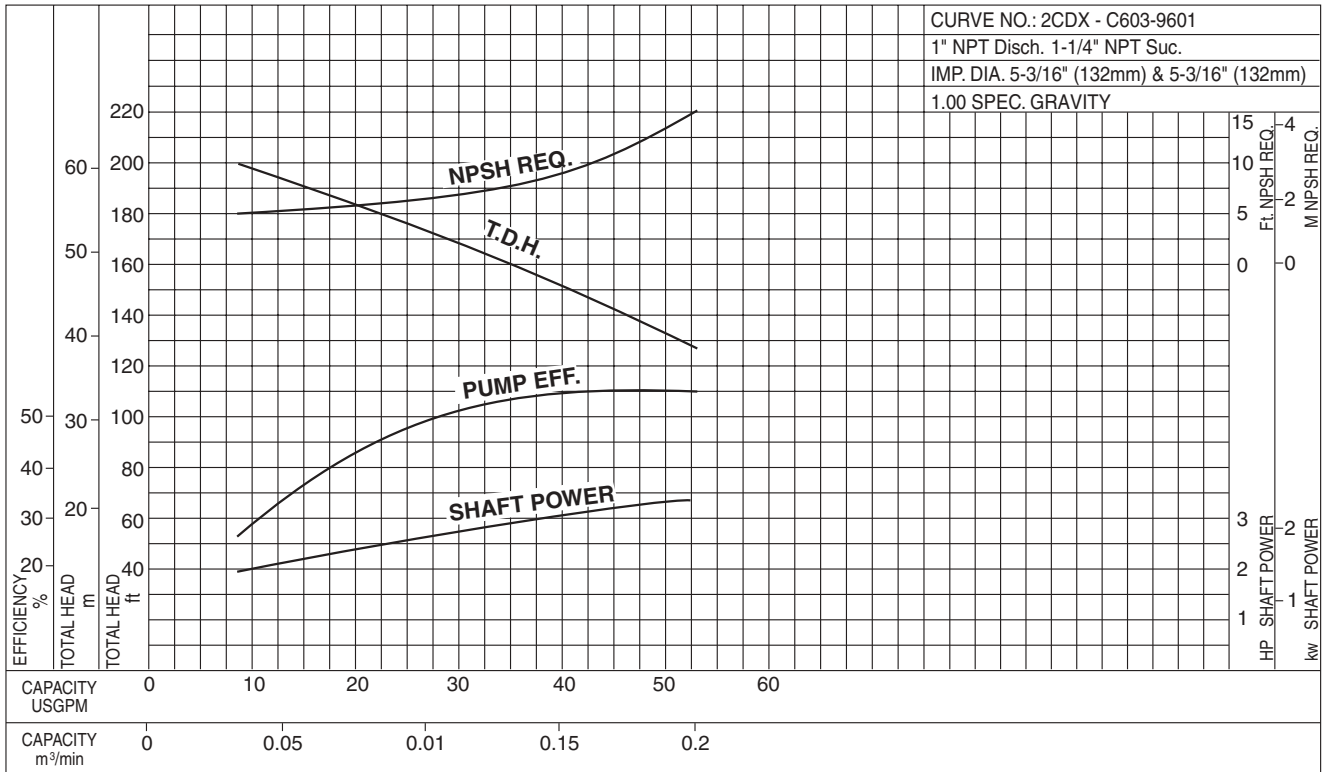

60Hz, Synchronous Speed 3600 RPM

Model 2CDX/2CDU

EBARA Stainless Steel Two-Stage Centrifugal Pumps

Performance Curves

2CDXU 70/206-2HP

2CDU 70/206-2HP

Synchronous Speed: 3600 RPM

Size: 1 × 1¼ × 5³/₁₆ × 5³/₁₆

2CDXU 70/306-3HP

2CDU 70/306-3HP

Synchronous Speed: 3600 RPM

Size: 1 × 1¼ × 5³/₁₆ × 6

2CDX/2CDU

Model 2CDX/2CDU

EBARA Stainless Steel Two-Stage Centrifugal Pumps

Performance Curves

2CDXU 120/306-3HP 2CDU 120/306-3HP Synchronous Speed: 3600 RPM Size: 1 × 1¼ × 5³/₁₆ × 5³/₁₆

2CDXU 200/506-5HP 2CDU 200/506-5HP Synchronous Speed: 3600 RPM Size: 1 × 1½ × 5³/₁₆ × 6³/₁₆