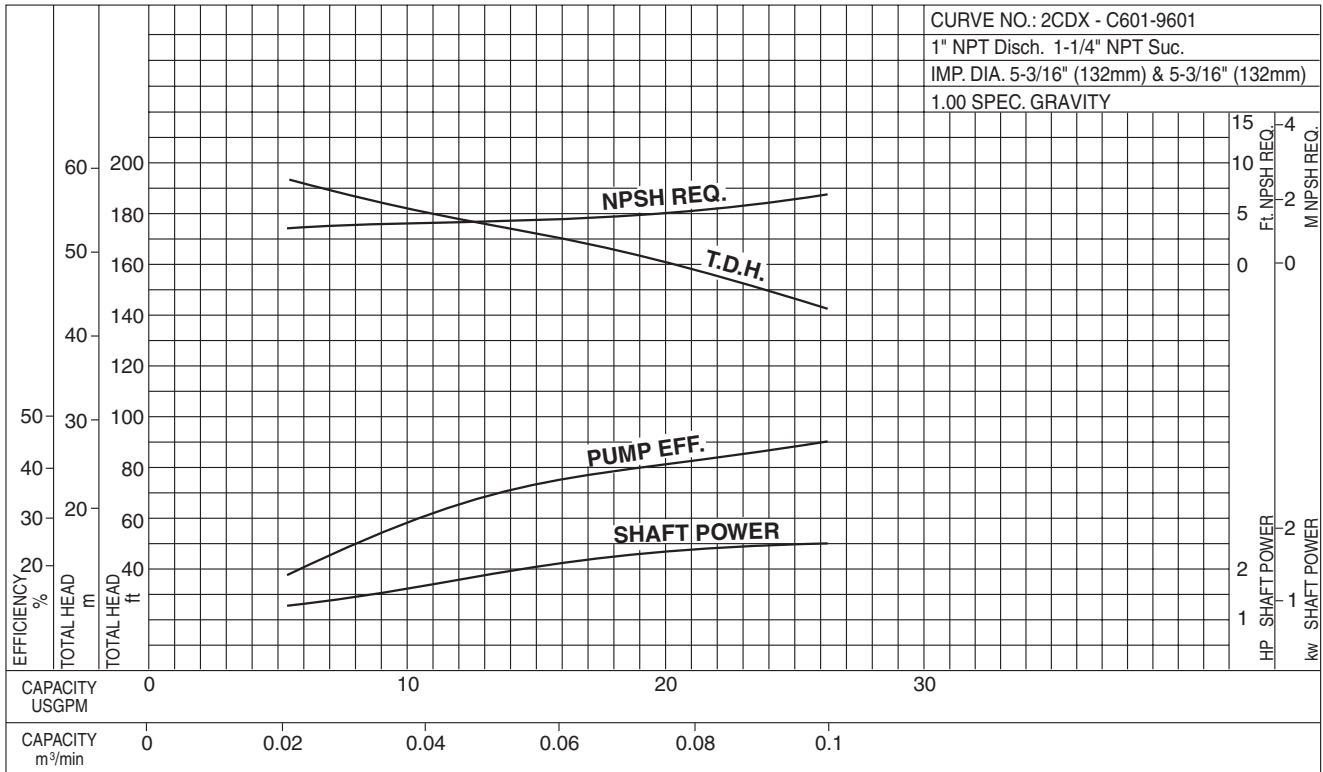

60Hz, Synchronous Speed 3600 RPM

Model 2CDX/2CDU

EBARA Stainless Steel Two-Stage Centrifugal Pumps

Performance Curves

2CDXU 70/206-2HP

2CDU 70/206-2HP

Synchronous Speed: 3600 RPM

Size: 1 × 1¼ × 5³/₁₆ × 5³/₁₆

2CDXU 70/306-3HP

2CDU 70/306-3HP

Synchronous Speed: 3600 RPM

Size: 1 × 1¼ × 5³/₁₆ × 6

2CDX/2CDU

Model 2CDX/2CDU

EBARA Stainless Steel Two-Stage Centrifugal Pumps

Performance Curves

2CDXU 120/306-3HP 2CDU 120/306-3HP Synchronous Speed: 3600 RPM Size: 1 × 1¼ × 5³/₁₆ × 5³/₁₆

2CDXU 200/506-5HP 2CDU 200/506-5HP Synchronous Speed: 3600 RPM Size: 1 × 1½ × 5³/₁₆ × 6³/₁₆