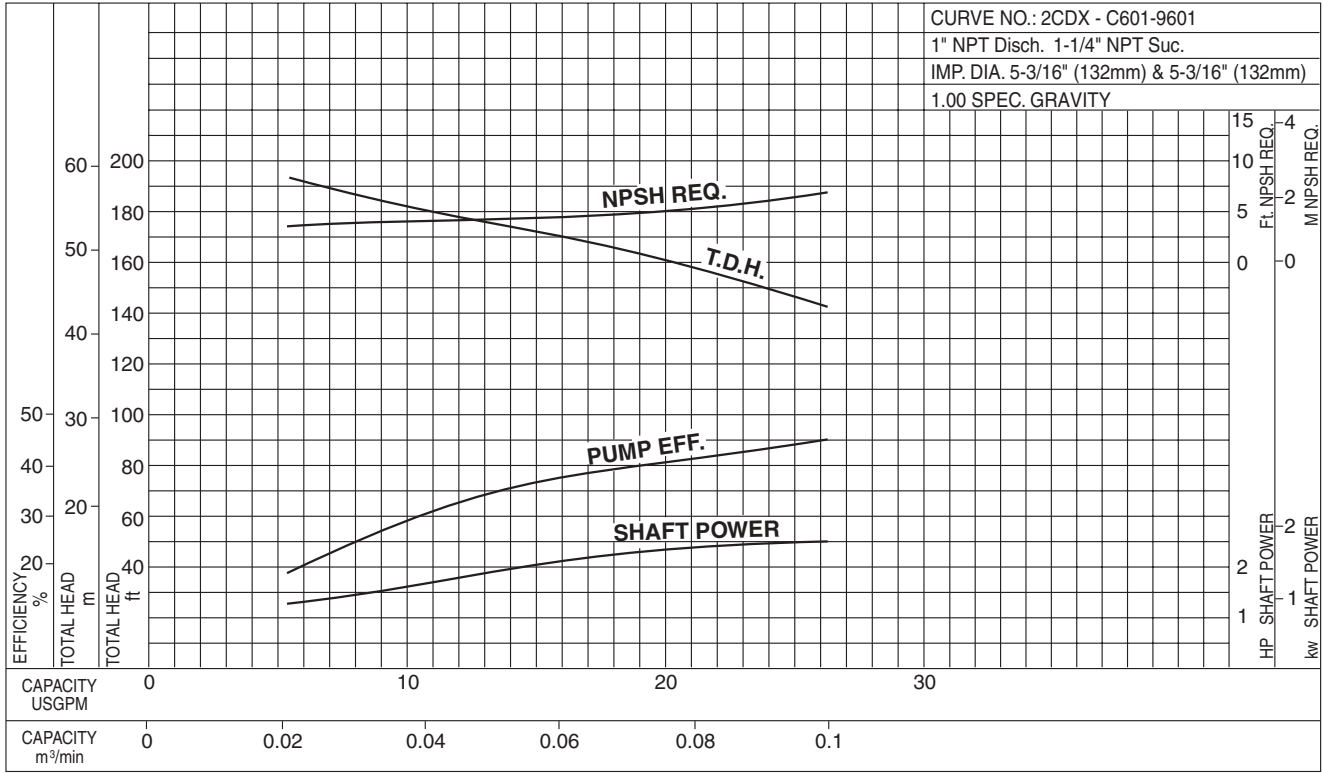

60Hz, Synchronous Speed 3600 RPM

2CDX/2CDU

Model 2CDX/2CDU

EBARA Stainless Steel Two-Stage Centrifugal Pumps

Performance Curves

2CDXU 70/206-2HP 2CDU 70/206-2HP Synchronous Speed: 3600 RPM Size: 1 × 1¼ × 5³/₁₆ × 5³/₁₆

2CDXU 70/306-3HP 2CDU 70/306-3HP Synchronous Speed: 3600 RPM Size: 1 × 1¼ × 5³/₁₆ × 6

2CDX/2CDU

Model 2CDX/2CDU

EBARA Stainless Steel Two-Stage Centrifugal Pumps

Performance Curves

2CDXU 120/306-3HP 2CDU 120/306-3HP Synchronous Speed: 3600 RPM Size: 1 × 1¼ × 5³/₁₆ × 5³/₁₆

2CDXU 200/506-5HP 2CDU 200/506-5HP Synchronous Speed: 3600 RPM Size: 1 × 1½ × 5³/₁₆ × 6³/₁₆