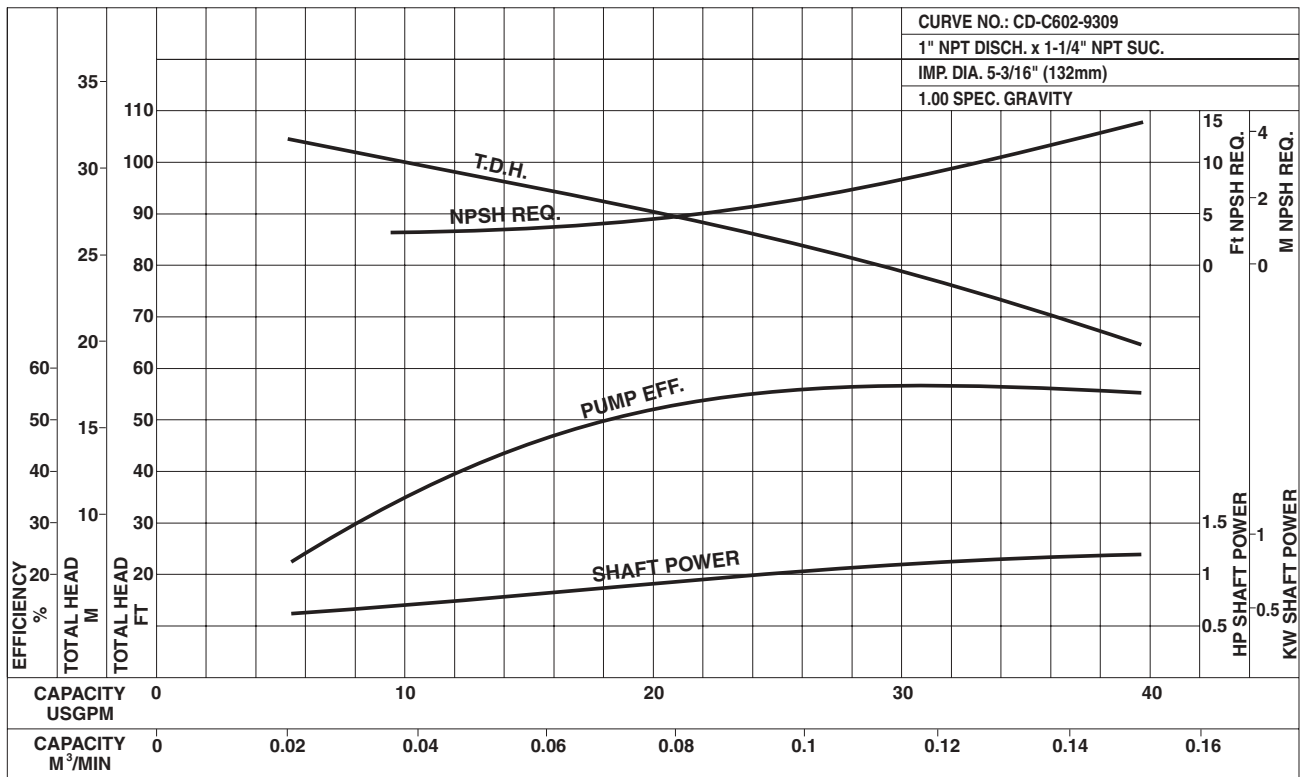

Model CDU

EBARA Stainless Steel Centrifugal Pumps

Selection Chart

Synchronous Speed 3450 RPM

Model CDU

EBARA Stainless Steel Centrifugal Pumps

Performance Curves

CDU70/1-3/4 HP

Synchronous Speed: 3450 RPM

Size: 1 x 1 1/4 x 4 1/2

CDU70/3-1 1/2 HP

Synchronous Speed: 3450 RPM

Size: 1 x 1 1/4 x 5 3/16

Model CDU

EBARA Stainless Steel Centrifugal Pumps

Performance Curves

CDU70/5-2HP

Synchronous Speed: 3450 RPM

Size: 1 x 1¹/₄ x 6³/₁₆

CDU120/1-1HP

Synchronous Speed: 3450 RPM

Size: 1 x 1¹/₄ x 4¹/₂

Model CDU

EBARA Stainless Steel Centrifugal Pumps

EBARA Stainless Steel Centrifugal Pumps

Performance Curves

CDU200/1-1½ HP

Synchronous Speed: 3450 RPM

Size: 1 x 1½ x 4½

CDU200/3-3HP

Synchronous Speed: 3450 RPM

Size: 1 x 1½ x 5³/₁₆