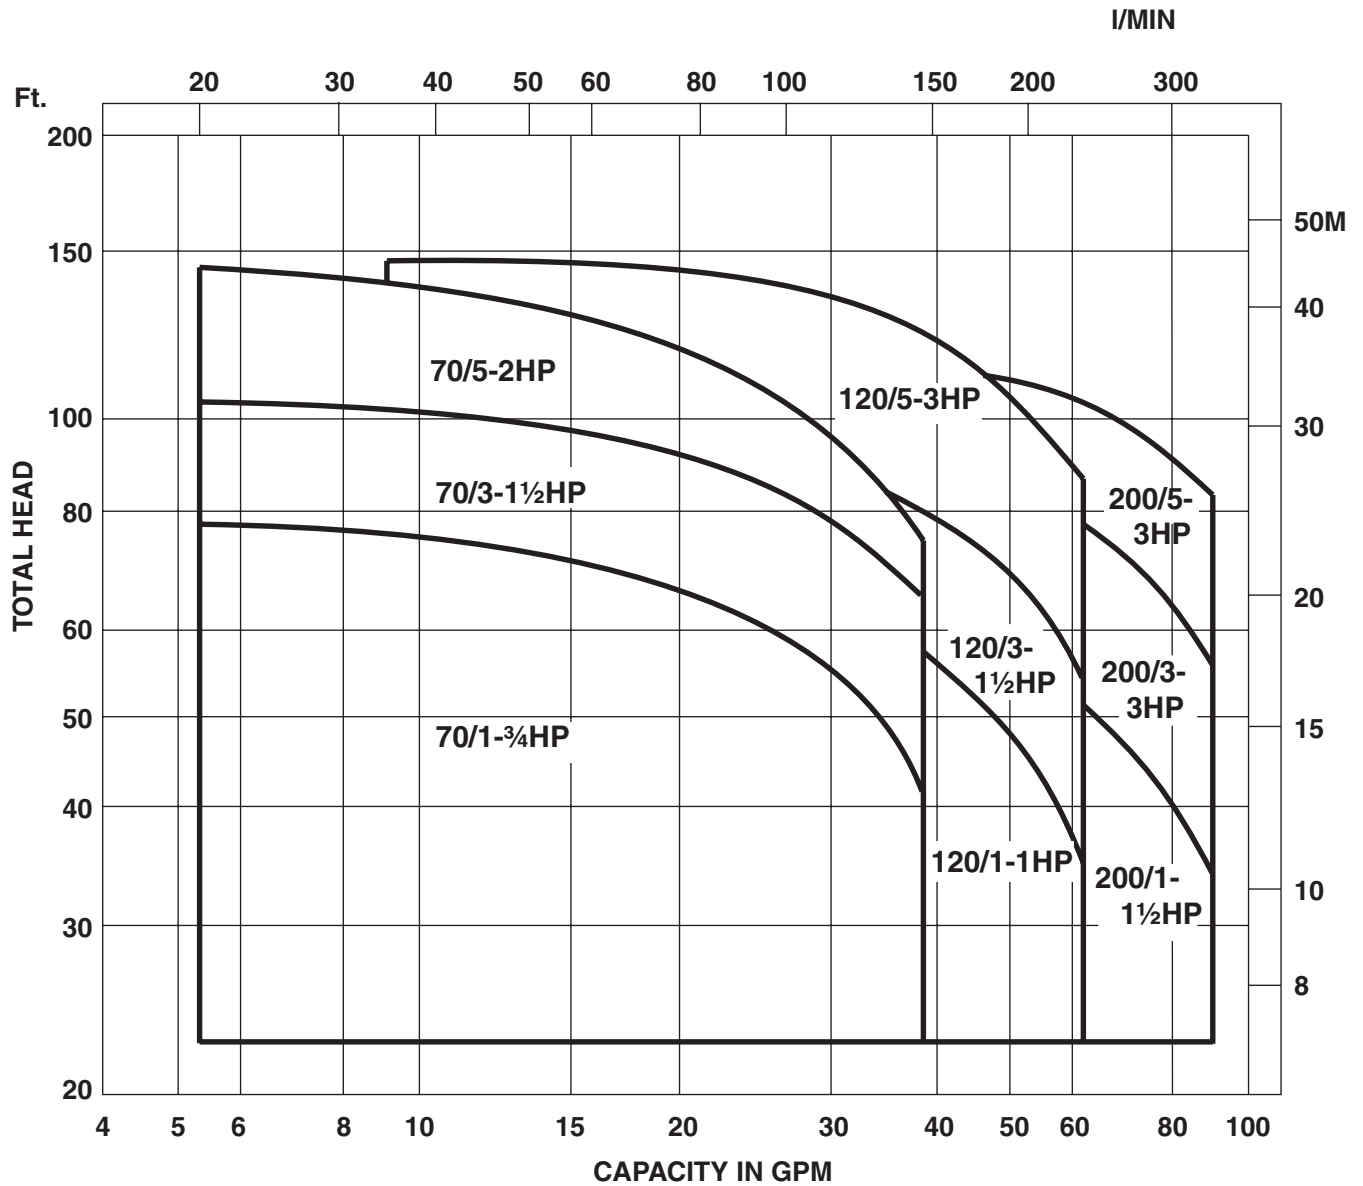

Model CDU

EBARA Stainless Steel Centrifugal Pumps

Selection Chart

Synchronous Speed 3450 RPM

Model CDU

EBARA Stainless Steel Centrifugal Pumps

Performance Curves

CDU70/1-3/4 HP

Synchronous Speed: 3450 RPM

Size: 1 x 1 1/4 x 4 1/2

CDU70/3-1 1/2 HP

Synchronous Speed: 3450 RPM

Size: 1 x 1 1/4 x 5 3/16

Model CDU

EBARA Stainless Steel Centrifugal Pumps

Performance Curves

CDU70/5-2HP

Synchronous Speed: 3450 RPM

Size: 1 x 1¹/₄ x 6³/₁₆

CDU120/1-1HP

Synchronous Speed: 3450 RPM

Size: 1 x 1¹/₄ x 4¹/₂

Model CDU

EBARA Stainless Steel Centrifugal Pumps

Selection chart

Synchronous Speed 1725 RPM

Model CDU

EBARA Stainless Steel Centrifugal Pumps

Performance Curves

CDU4 120/5-1/3 HP

Synchronous Speed: 1725 RPM

Size: 1 x 1 1/4 x 6 3/16