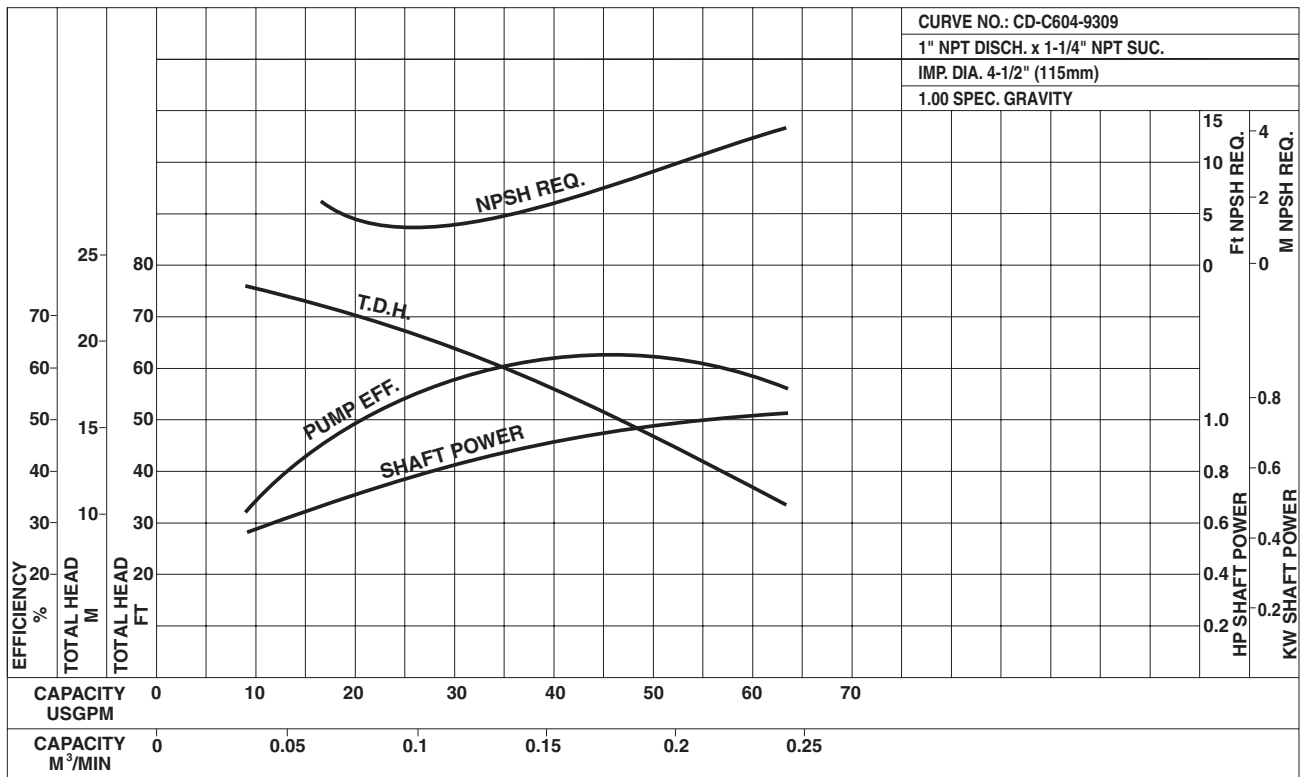

Model CDU

EBARA Stainless Steel Centrifugal Pumps

Selection Chart

Synchronous Speed 3450 RPM

Model CDU

EBARA Stainless Steel Centrifugal Pumps

Performance Curves

CDU70/1-3/4 HP

Synchronous Speed: 3450 RPM

Size: 1 x 1 1/4 x 4 1/2

CDU70/3-1 1/2 HP

Synchronous Speed: 3450 RPM

Size: 1 x 1 1/4 x 5 3/16

Model CDU

EBARA Stainless Steel Centrifugal Pumps

Performance Curves

CDU70/5-2HP

Synchronous Speed: 3450 RPM

Size: 1 x 1¹/₄ x 6³/₁₆

CDU120/1-1HP

Synchronous Speed: 3450 RPM

Size: 1 x 1¹/₄ x 4¹/₂

Model CDU

EBARA Stainless Steel Centrifugal Pumps

EBARA Stainless Steel Centrifugal Pumps

Performance Curves

CDU200/1-1½ HP

Synchronous Speed: 3450 RPM

Size: 1 x 1½ x 4½

CDU200/3-3HP

Synchronous Speed: 3450 RPM

Size: 1 x 1½ x 5³/₁₆