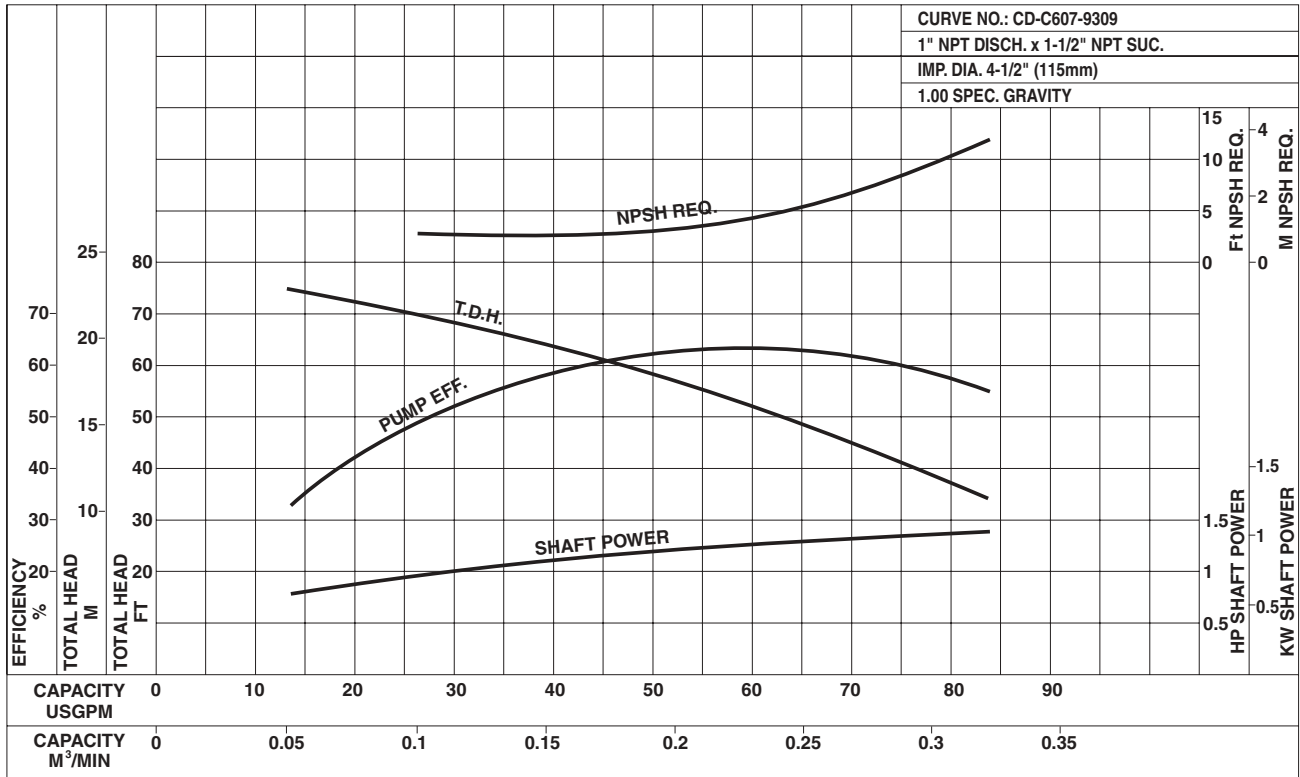

Model CDU

EBARA Stainless Steel Centrifugal Pumps

Selection Chart

Synchronous Speed 3450 RPM

Model CDU

EBARA Stainless Steel Centrifugal Pumps

Performance Curves

CDU70/1-3/4 HP

Synchronous Speed: 3450 RPM

Size: 1 x 1 1/4 x 4 1/2

CDU70/3-1 1/2 HP

Synchronous Speed: 3450 RPM

Size: 1 x 1 1/4 x 5 3/16

Model CDU

EBARA Stainless Steel Centrifugal Pumps

Performance Curves

EBARA Stainless Steel Centrifugal Pumps

Performance Curves

CDU200/1-1½ HP

Synchronous Speed: 3450 RPM

Size: 1 x 1½ x 4½

CDU200/3-3HP

Synchronous Speed: 3450 RPM

Size: 1 x 1½ x 5³/₁₆

Model CDU

EBARA Stainless Steel Centrifugal Pumps

Performance Curves

CDU200/5-3HP

Synchronous Speed: 3450 RPM

Size: 1 x 1½ x 5¹¹/₁₆

Model CDU

EBARA Stainless Steel Centrifugal Pumps