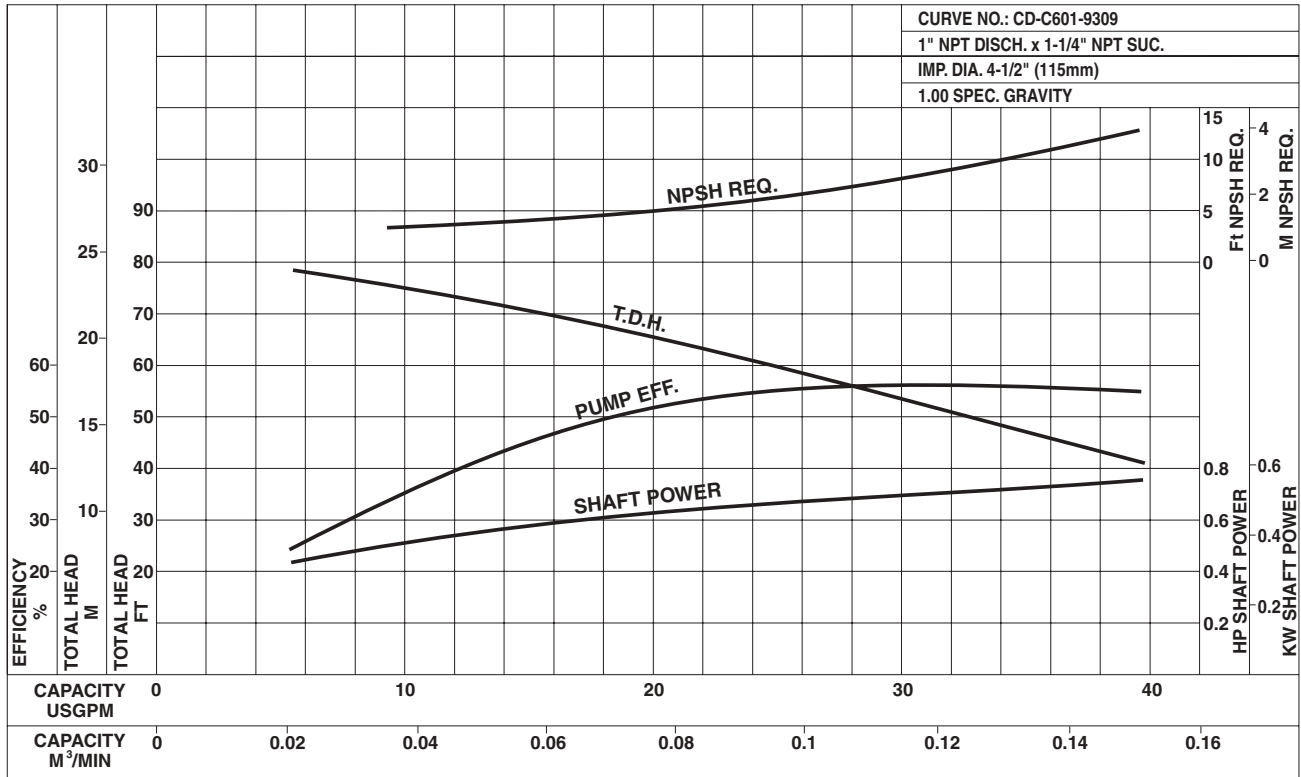

Model CDU

EBARA Stainless Steel Centrifugal Pumps

Selection Chart

Synchronous Speed 3450 RPM

Model CDU

EBARA Stainless Steel Centrifugal Pumps

Performance Curves

CDU70/1-3/4 HP

Synchronous Speed: 3450 RPM

Size: 1 x 1 1/4 x 4 1/2

CDU70/3-1 1/2 HP

Synchronous Speed: 3450 RPM

Size: 1 x 1 1/4 x 5 3/16

Model CDU

EBARA Stainless Steel Centrifugal Pumps

Performance Curves

CDU70/5-2HP

Synchronous Speed: 3450 RPM

Size: 1 x 1¹/₄ x 6³/₁₆

CDU120/1-1HP

Synchronous Speed: 3450 RPM

Size: 1 x 1¹/₄ x 4¹/₂

Model CDU

EBARA Stainless Steel Centrifugal Pumps

EBARA Stainless Steel Centrifugal Pumps

Performance Curves

CDU200/1-1½ HP

Synchronous Speed: 3450 RPM

Size: 1 x 1½ x 4½

CDU200/3-3HP

Synchronous Speed: 3450 RPM

Size: 1 x 1½ x 5³/₁₆