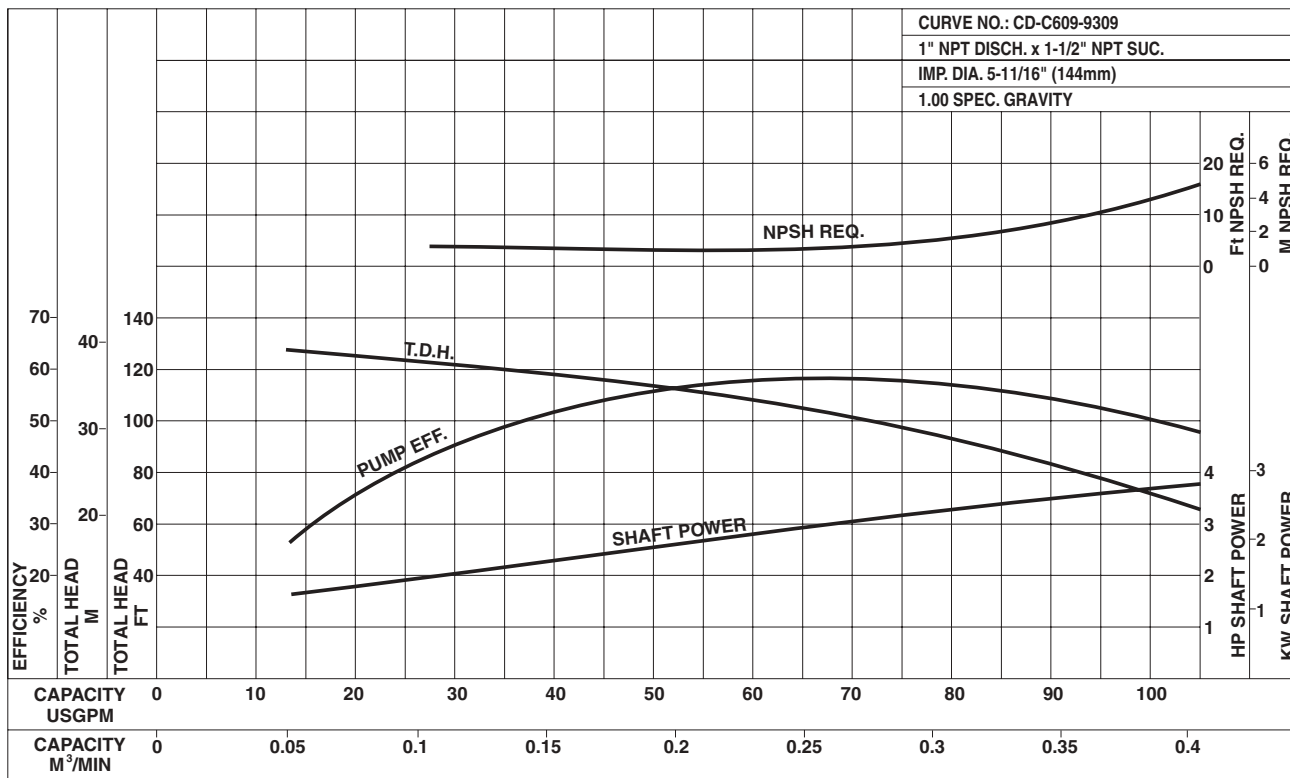

EBARA Stainless Steel Centrifugal Pumps

Performance Curves

CDU200/1-1½ HP

Synchronous Speed: 3450 RPM

Size: 1 x 1½ x 4½

CDU200/3-3HP

Synchronous Speed: 3450 RPM

Size: 1 x 1½ x 5³/₁₆

Model CDU

EBARA Stainless Steel Centrifugal Pumps

Performance Curves

CDU200/5-3HP

Synchronous Speed: 3450 RPM

Size: 1 x 1½ x 5¹¹/₁₆

Model CDU

EBARA Stainless Steel Centrifugal Pumps

Selection chart

Synchronous Speed 1725 RPM

Model CDU

EBARA Stainless Steel Centrifugal Pumps

Performance Curves

CDU4 120/5-1/3 HP

Synchronous Speed: 1725 RPM

Size: 1 x 1 1/4 x 6 3/16