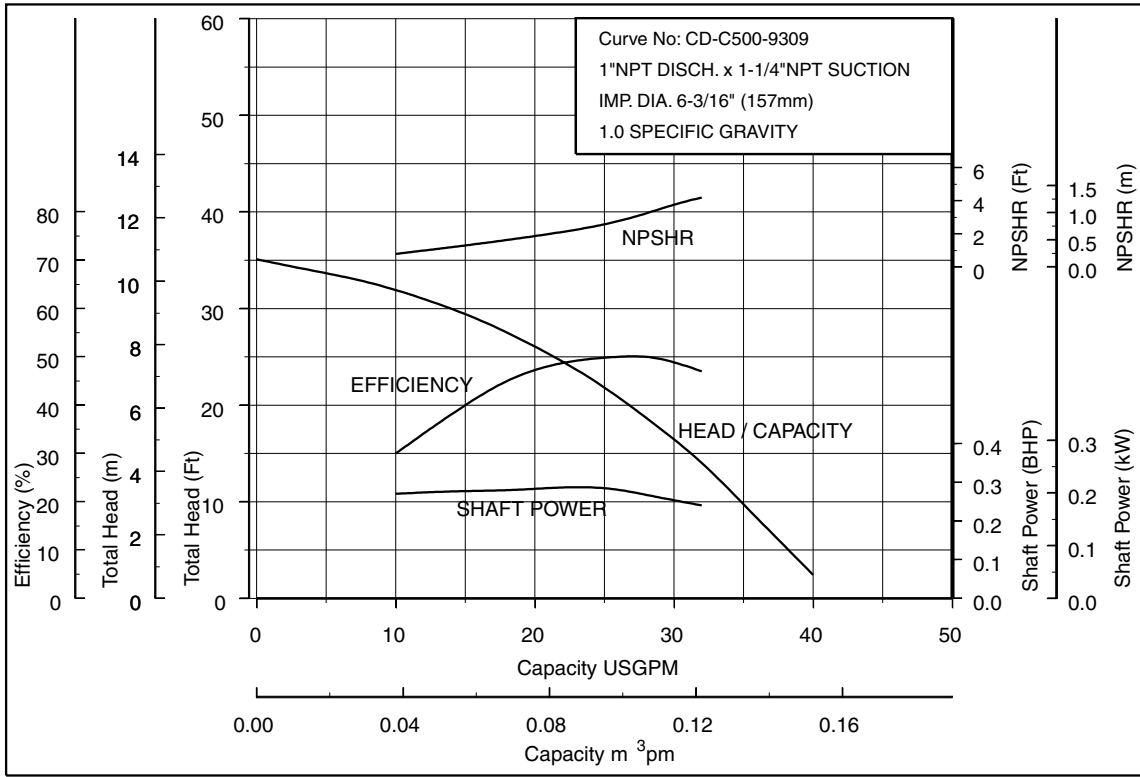

Model CDU

EBARA Stainless Steel Centrifugal Pumps

Performance Curves

CDU200/5-3HP

Synchronous Speed: 3450 RPM

Size: 1 x 1½ x 5¹¹/₁₆

Model CDU

EBARA Stainless Steel Centrifugal Pumps

Selection chart

Synchronous Speed 1725 RPM

Model CDU

EBARA Stainless Steel Centrifugal Pumps

Performance Curves

CDU4 120/5-1/3 HP

Synchronous Speed: 1725 RPM

Size: 1 x 1 1/4 x 6 3/16