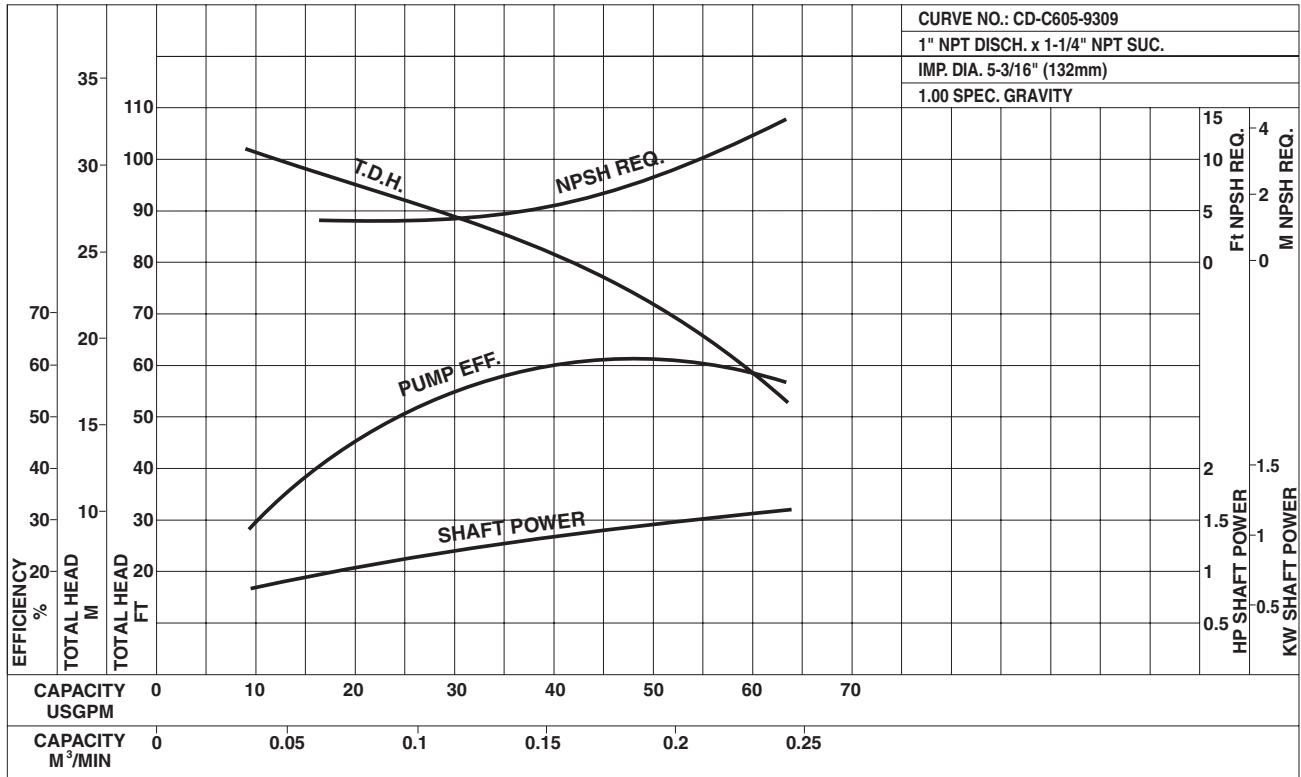

Model CDU

EBARA Stainless Steel Centrifugal Pumps

Performance Curves

CDU120/3-1¹/₂ HP

Synchronous Speed: 3450 RPM

Size: 1 x 1¹/₄ x 5³/₁₆