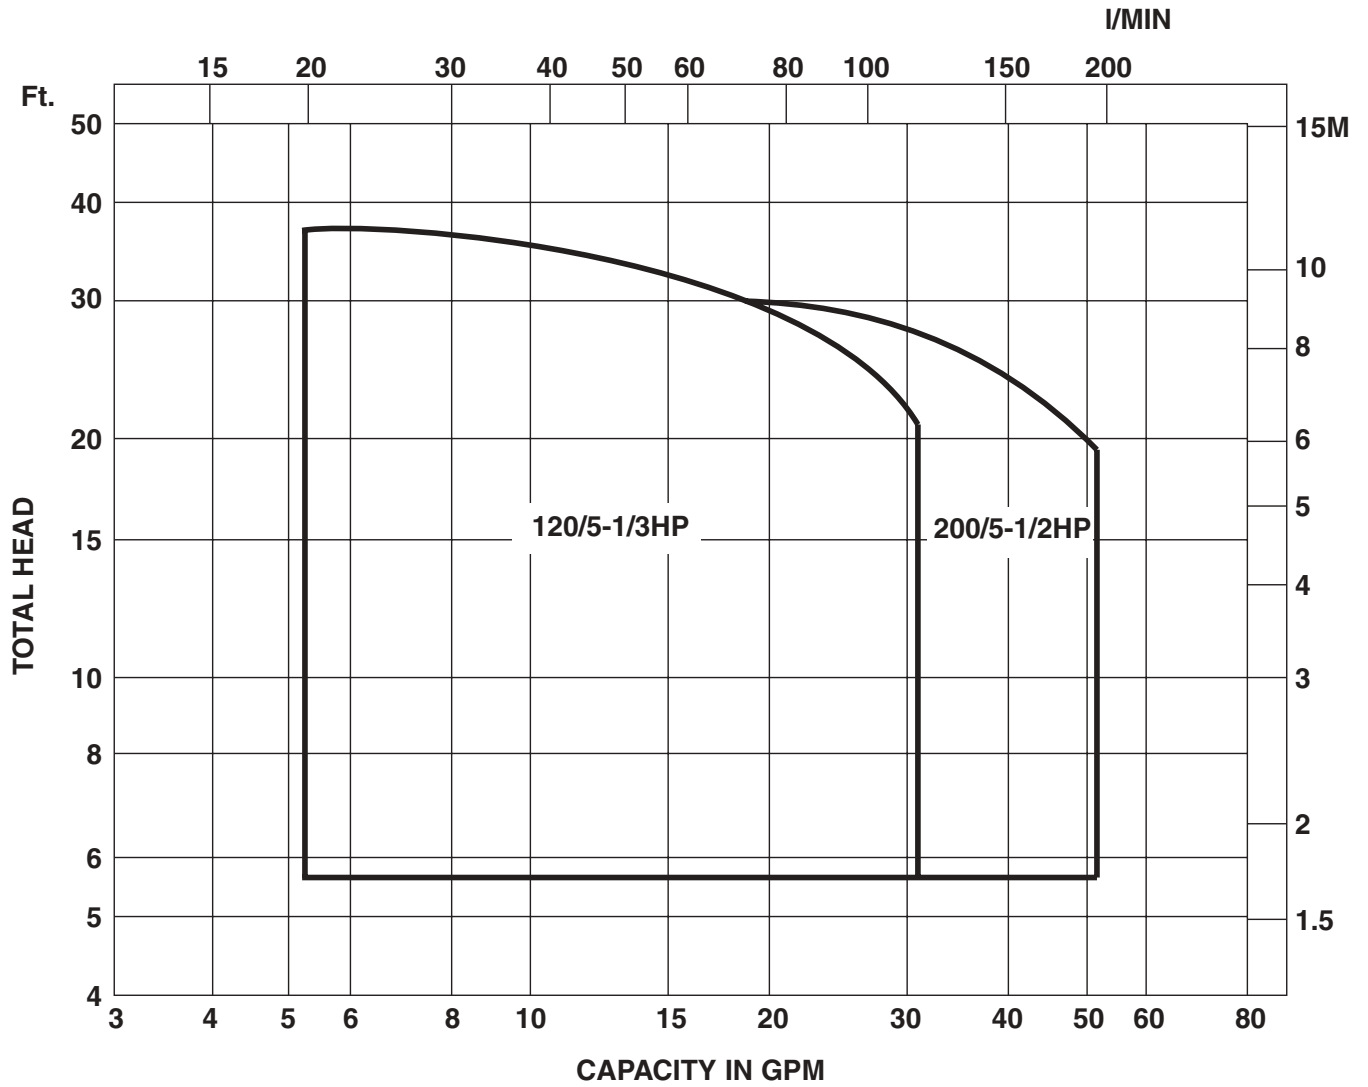

EBARA Stainless Steel Centrifugal Pumps

Performance Curves

CDU200/1-1½ HP

Synchronous Speed: 3450 RPM

Size: 1 x 1½ x 4½

CDU200/3-3HP

Synchronous Speed: 3450 RPM

Size: 1 x 1½ x 5³/₁₆

Model CDU

EBARA Stainless Steel Centrifugal Pumps

Performance Curves

CDU200/5-3HP

Synchronous Speed: 3450 RPM

Size: 1 x 1½ x 5¹¹/₁₆

Model CDU

EBARA Stainless Steel Centrifugal Pumps

Selection chart

Synchronous Speed 1725 RPM

Model CDU

EBARA Stainless Steel Centrifugal Pumps

Performance Curves

CDU4 120/5-1/3 HP

Synchronous Speed: 1725 RPM

Size: 1 x 1 1/4 x 6 3/16