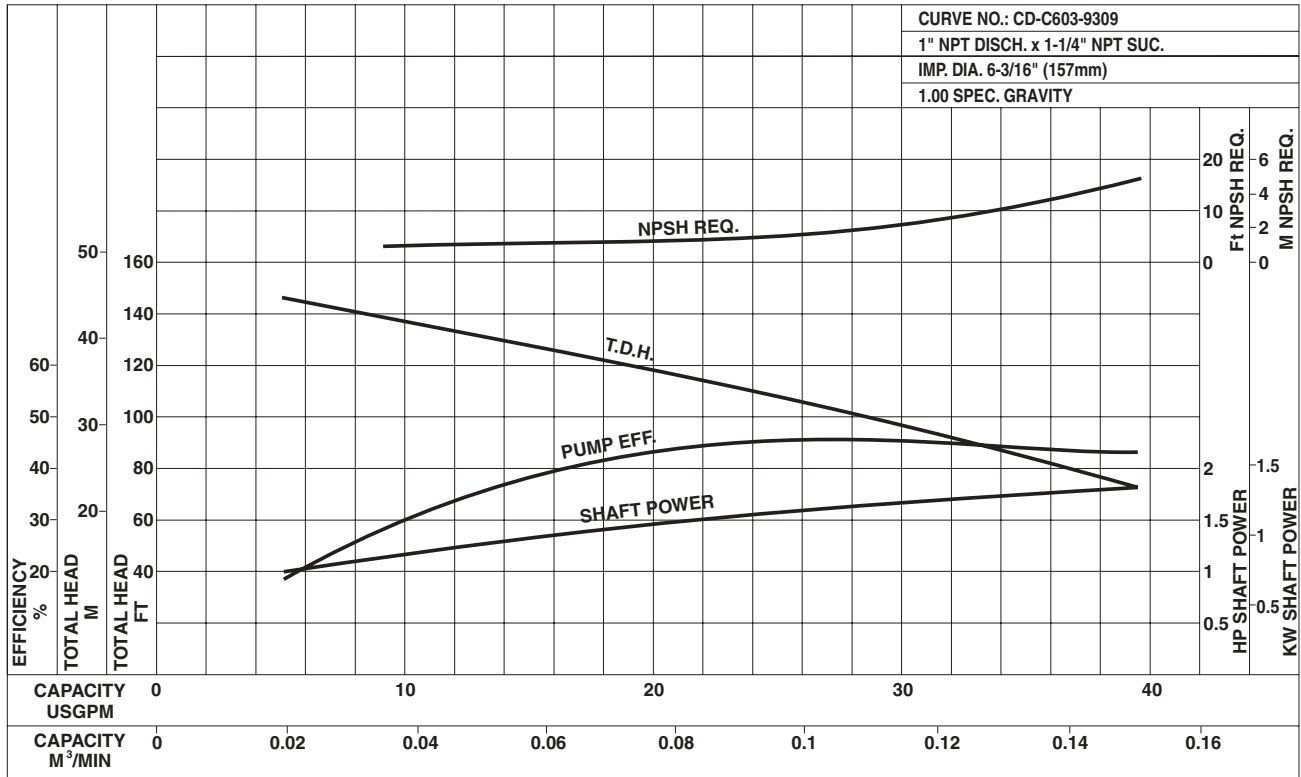

Model CDU

EBARA Stainless Steel Centrifugal Pumps

Selection Chart

Synchronous Speed 3450 RPM

Model CDU

EBARA Stainless Steel Centrifugal Pumps

Performance Curves

CDU70/1-3/4 HP

Synchronous Speed: 3450 RPM

Size: 1 x 1 1/4 x 4 1/2

CDU70/3-1 1/2 HP

Synchronous Speed: 3450 RPM

Size: 1 x 1 1/4 x 5 3/16

Model CDU

EBARA Stainless Steel Centrifugal Pumps

Performance Curves

CDU70/5-2HP

Synchronous Speed: 3450 RPM

Size: 1 x 1¹/₄ x 6³/₁₆

CDU120/1-1HP

Synchronous Speed: 3450 RPM

Size: 1 x 1¹/₄ x 4¹/₂

Model CDU

EBARA Stainless Steel Centrifugal Pumps

EBARA Stainless Steel Centrifugal Pumps

Performance Curves

CDU200/1-1½ HP

Synchronous Speed: 3450 RPM

Size: 1 x 1½ x 4½

CDU200/3-3HP

Synchronous Speed: 3450 RPM

Size: 1 x 1½ x 5³/₁₆