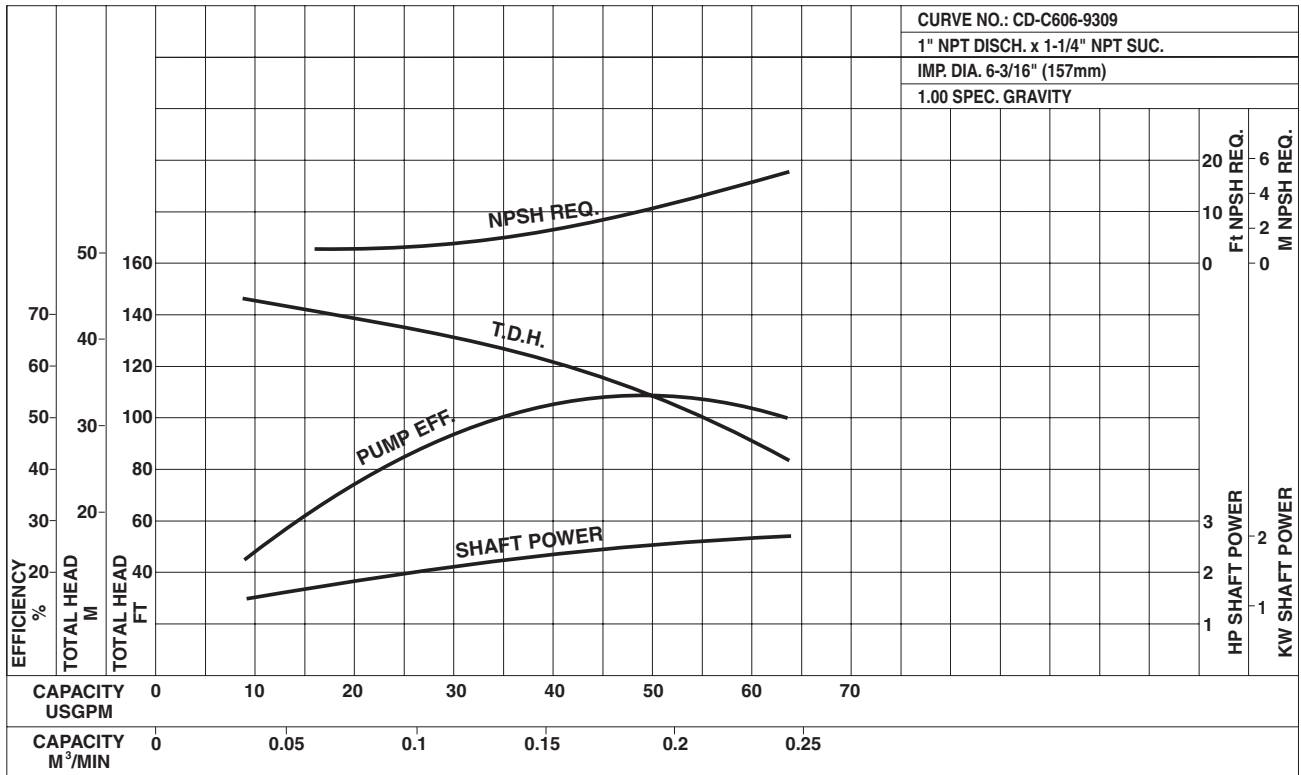

CDU120/5-3HP

Synchronous Speed: 3450 RPM

Size: 1 x 1¹/₄ x 6³/₁₆