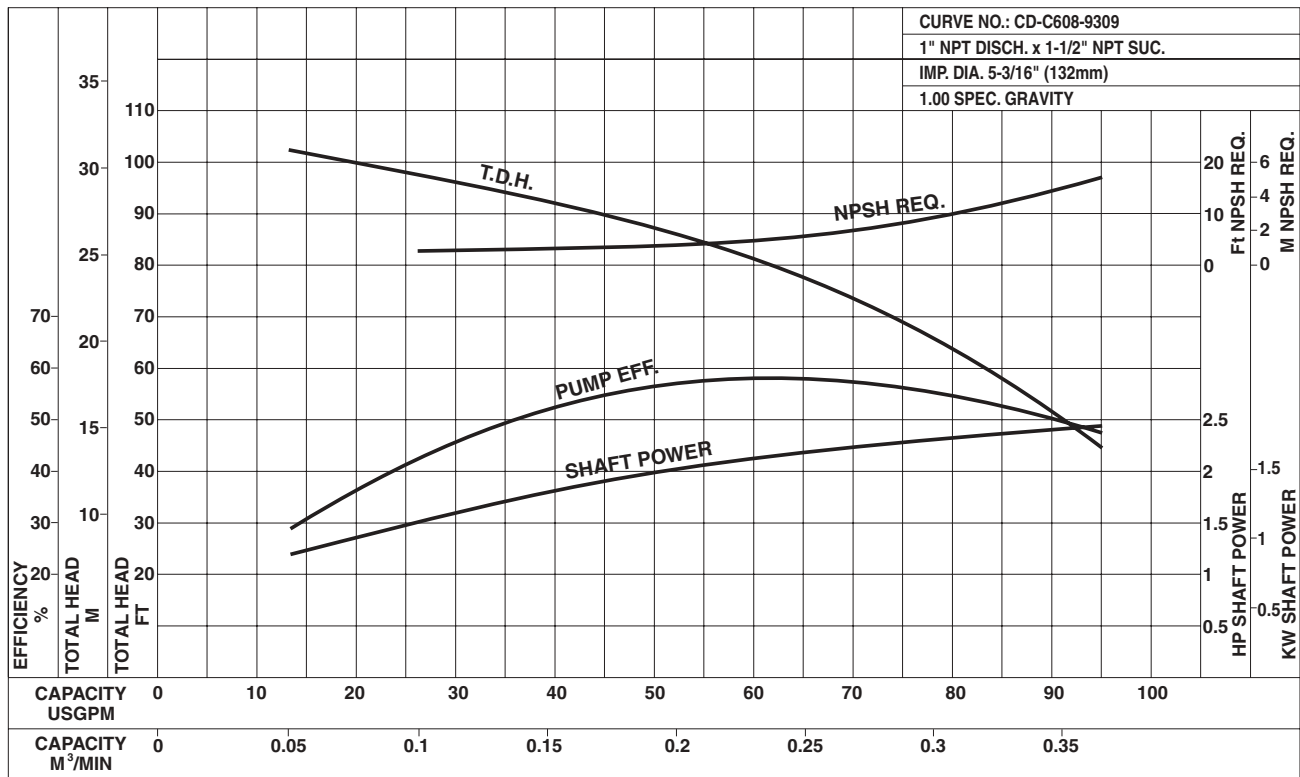

EBARA Stainless Steel Centrifugal Pumps

Performance Curves

CDU200/1-1½ HP

Synchronous Speed: 3450 RPM

Size: 1 x 1½ x 4½

CDU200/3-3HP

Synchronous Speed: 3450 RPM

Size: 1 x 1½ x 5³/₁₆

Model CDU

EBARA Stainless Steel Centrifugal Pumps

Performance Curves

CDU200/5-3HP

Synchronous Speed: 3450 RPM

Size: 1 x 1½ x 5¹¹/₁₆

Model CDU

EBARA Stainless Steel Centrifugal Pumps

Selection chart

Synchronous Speed 1725 RPM

Model CDU

EBARA Stainless Steel Centrifugal Pumps

Performance Curves

CDU4 120/5-1/3 HP

Synchronous Speed: 1725 RPM

Size: 1 x 1 1/4 x 6 3/16