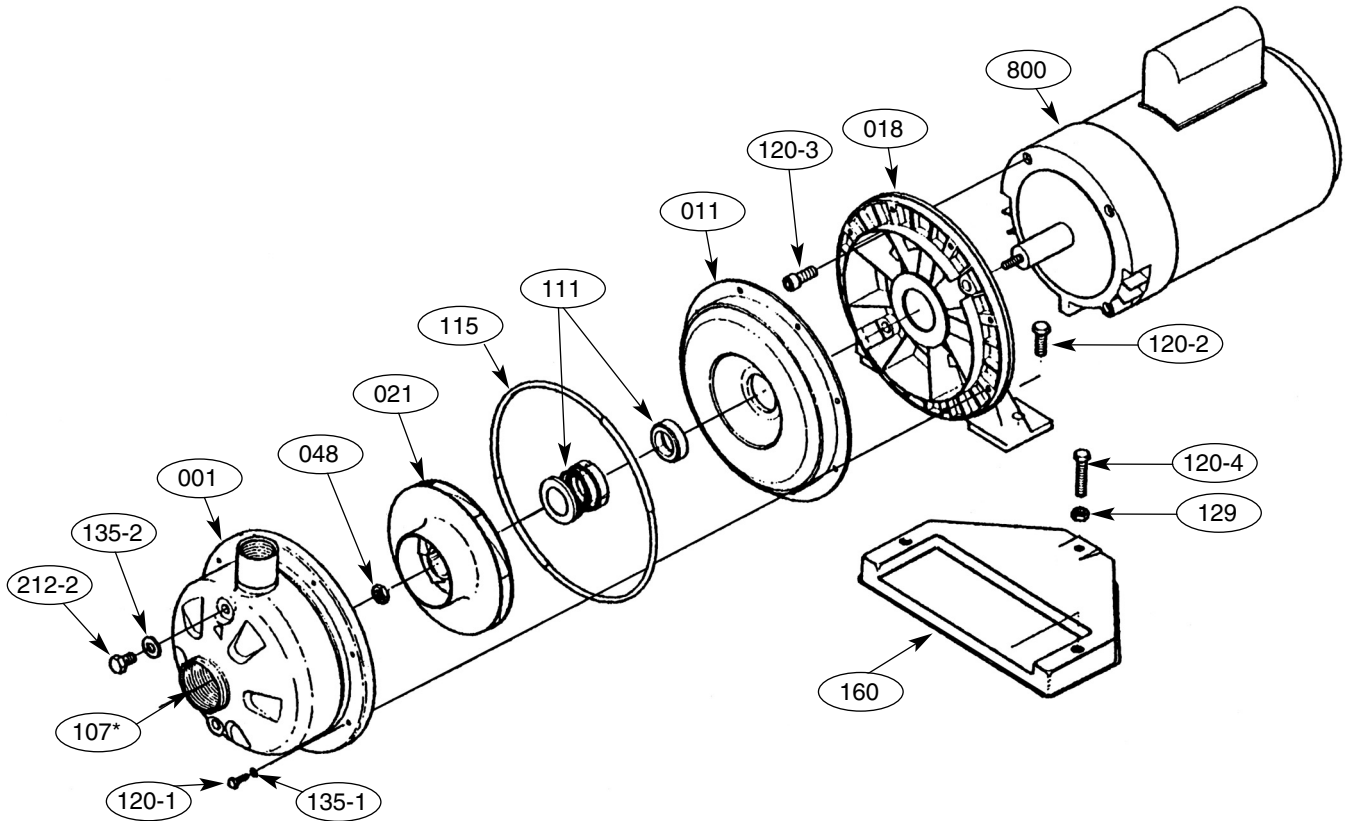

Model CDU

EBARA Stainless Steel Centrifugal Pumps

Sectional View

Part No.	Part Name	Material	No. for 1 Unit
001	Casing	304L Stainless	1
011	Casing cover	304L Stainless	1
018	Bracket	Aluminum	1
021	Impeller	304L Stainless	1
048	Impeller nut	304L Stainless	1
107*	Casing ring (*CDU 70 series only)	Viton	1
111	Mechanical seal	—	1
115	O-Ring	Viton	1
120-1	Bolt	304L Stainless	8
120-2	Bolt	304L Stainless	2
120-3	Bolt	304L Stainless	4
120-4	Bolt	304L Stainless	1
129	Nut	304L Stainless	1
135-1	Washer	304L Stainless	8
135-2	Washer	Aluminum	2
160	Base	Steel	1
212-2	Plug	304L Stainless	2
800	Motor	—	1