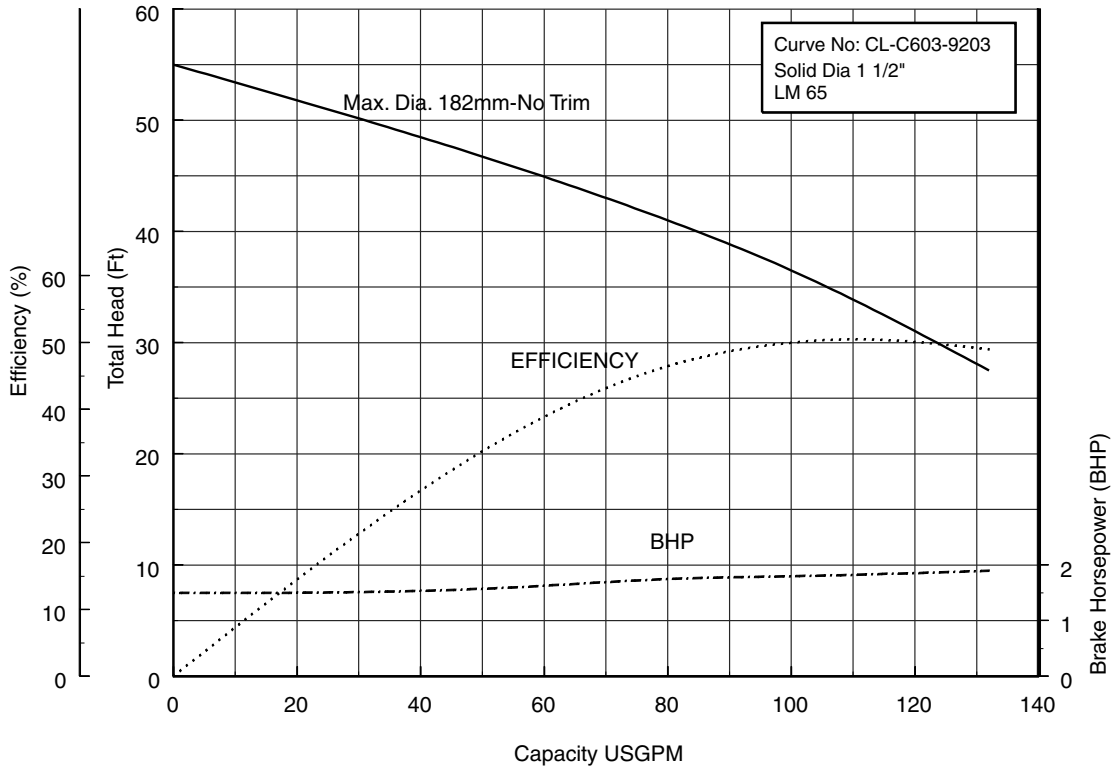

Model CLFU

EBARA PRO Cast Sewage Pumps

Performance Curves

50CLF61.5 (2HP) Synchronous Speed: 1800 RPM

2, 3 inch Discharge