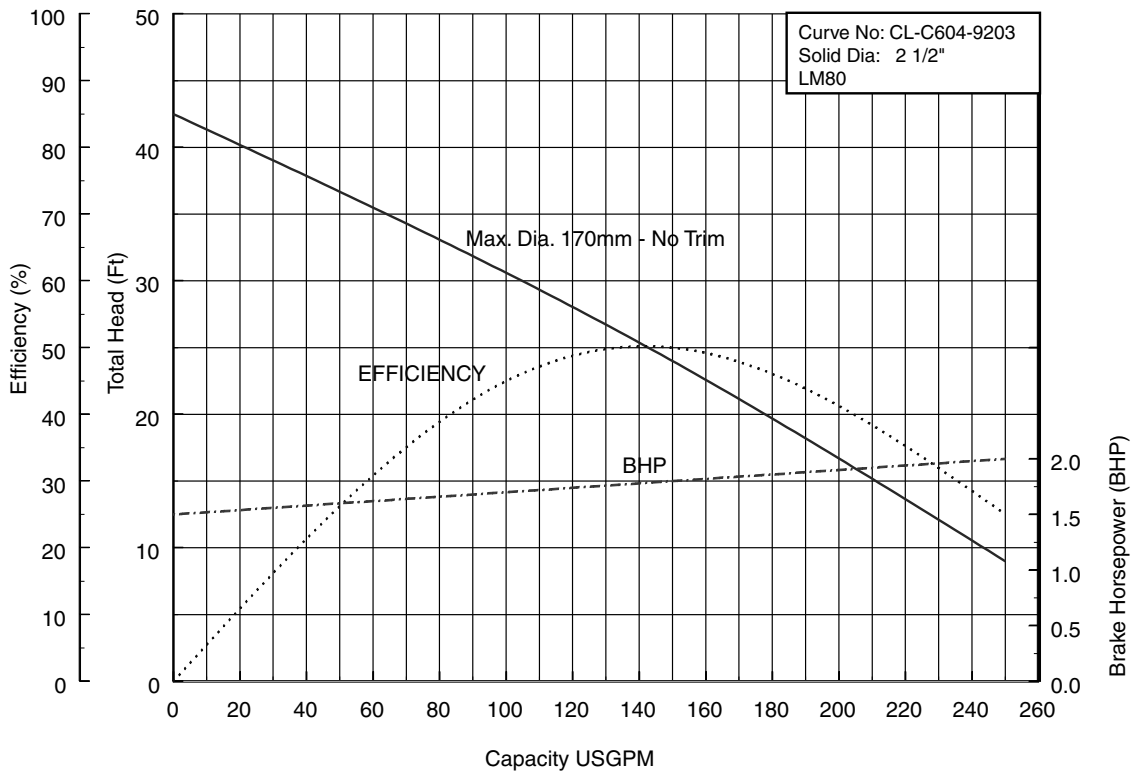

**Model CLFU
Selection Chart**

EBARA PRO Cast Sewage Pumps

Three Phase 60Hz

31	80CLMFU63.7	5HP
32	80CLMFU62.2	3HP
33	80CLMFU61.5	2HP

Model CLFU

EBARA PRO Cast Sewage Pumps

Performance Curves

50CLF61.5 (2HP) Synchronous Speed: 1800 RPM

2, 3 inch Discharge

80CLF61.5 (2HP) Synchronous Speed: 1800 RPM

3, 4 inch Discharge

Performance Curves

80CLMF62.2 (3HP) Synchronous Speed: 1800 RPM

3, 4 inch Discharge

80CLF63.7 (5HP) Synchronous Speed: 1800 RPM

3, 4 inch Discharge

80CLMF63.7 (5HP) Synchronous Speed: 1800 RPM

3, 4 inch Discharge

100CLF61.5 (2HP) Synchronous Speed: 1800 RPM

3, 4 inch Discharge

Performance Curves

100CLF62.2 (3HP) Synchronous Speed: 1800 RPM

3, 4 inch Discharge

100CLMF62.2 (3HP) Synchronous Speed: 1800 RPM

3, 4 inch Discharge

Performance Curves

100CLF63.7 (5HP) Synchronous Speed: 1800 RPM

3, 4 inch Discharge

100CLMF63.7 (5HP) Synchronous Speed: 1800 RPM