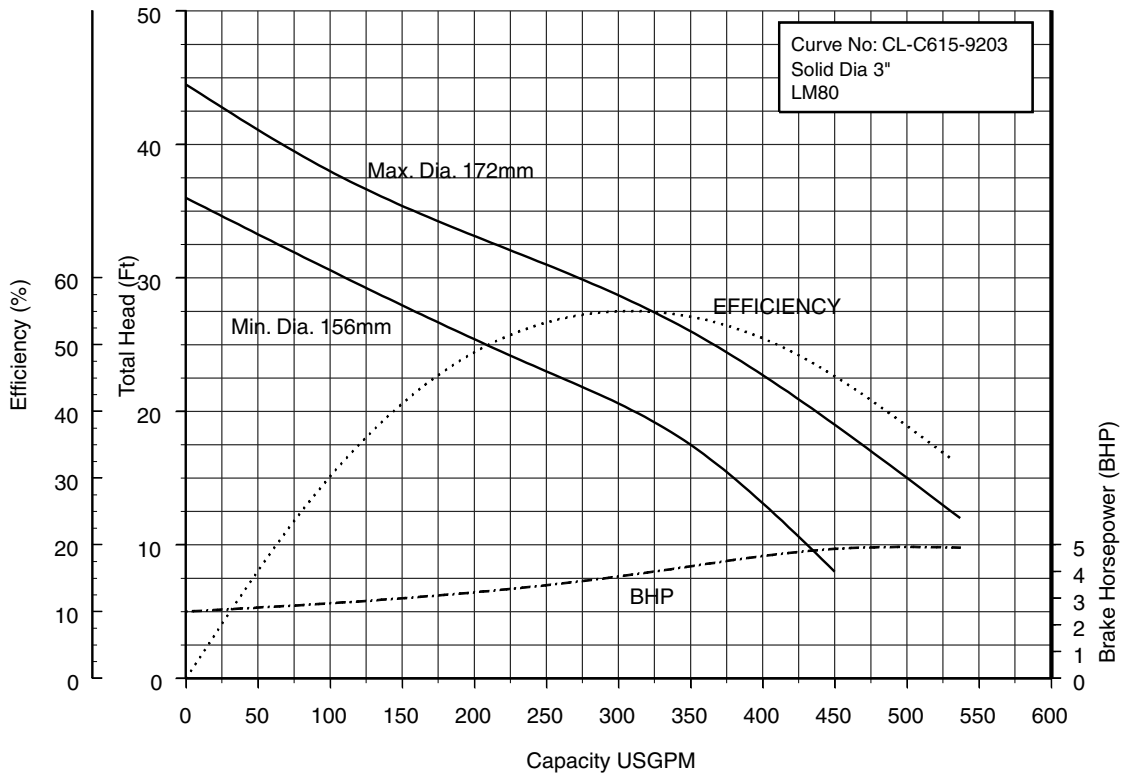

3, 4 inch Discharge

100CLMF62.2 (3HP) Synchronous Speed: 1800 RPM

3, 4 inch Discharge

Performance Curves

100CLF63.7 (5HP) Synchronous Speed: 1800 RPM

3, 4 inch Discharge

100CLMF63.7 (5HP) Synchronous Speed: 1800 RPM