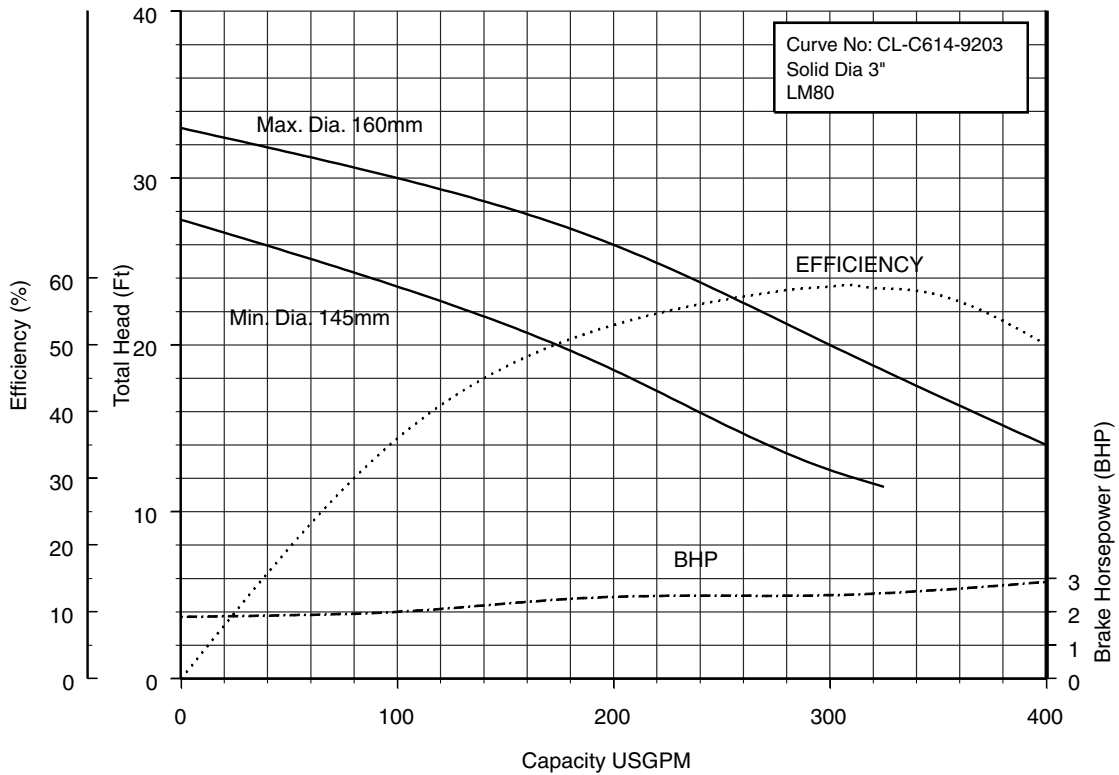

Performance Curves

100CLF62.2 (3HP) Synchronous Speed: 1800 RPM

3, 4 inch Discharge