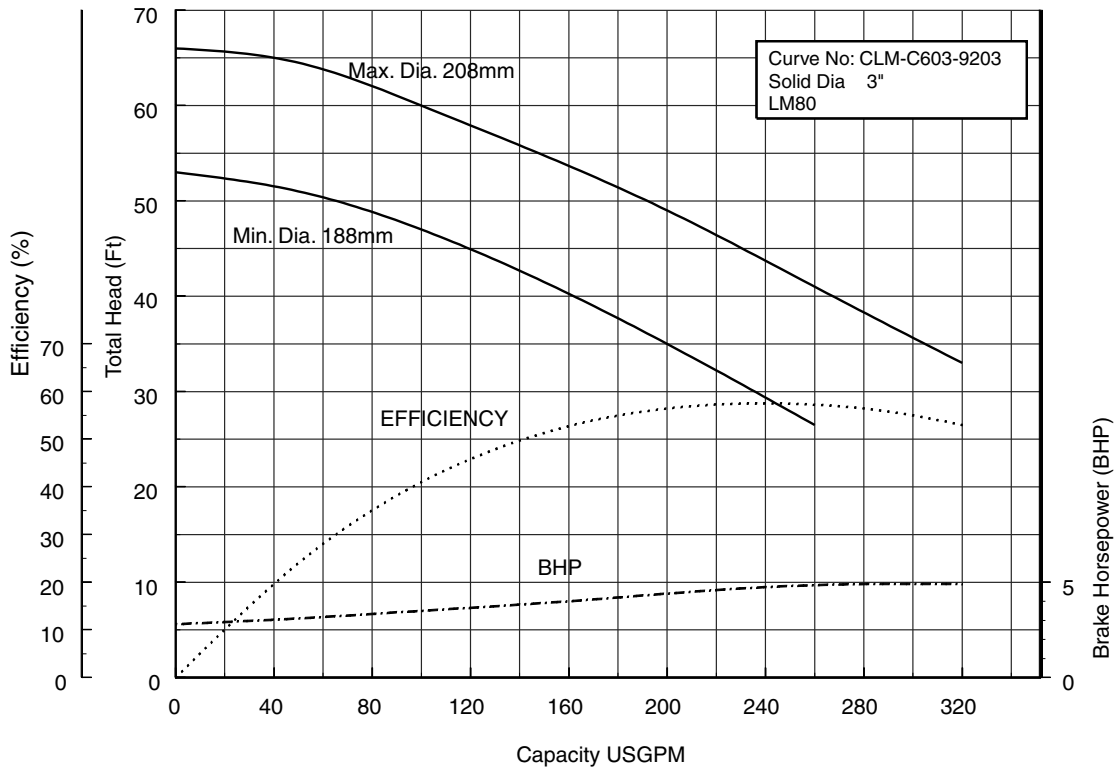

80CLMF63.7 (5HP) Synchronous Speed: 1800 RPM

3, 4 inch Discharge