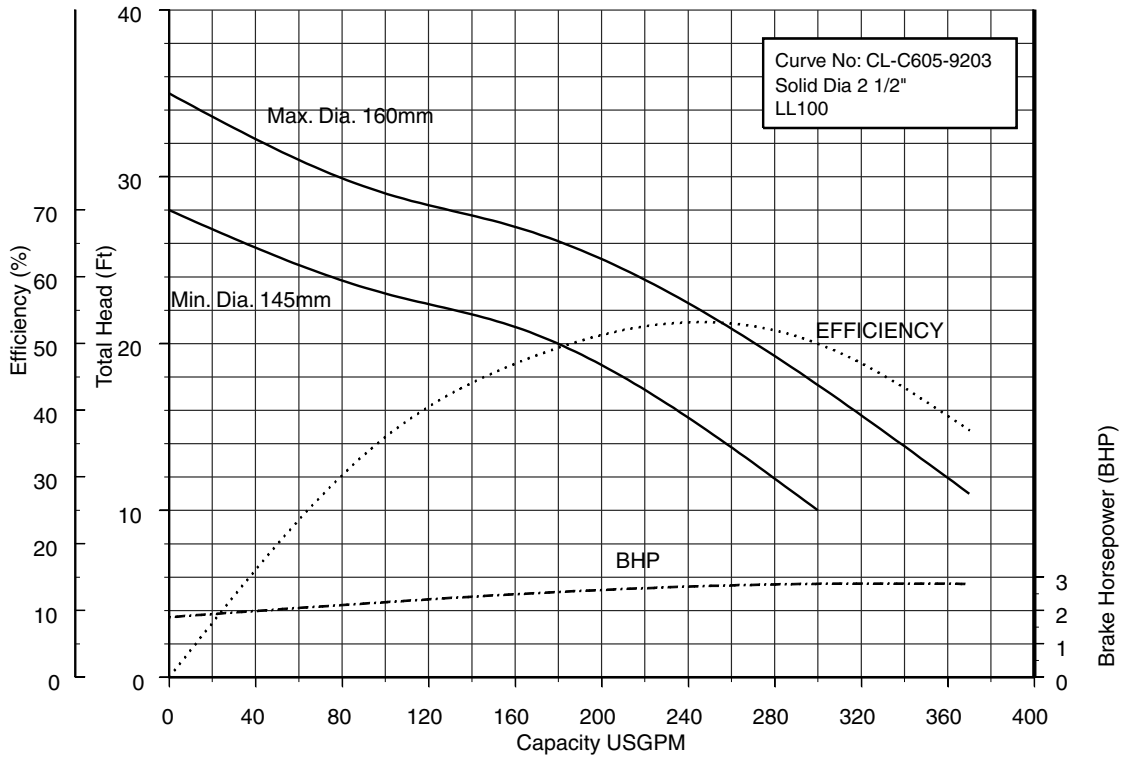

100CLMF62.2 (3HP) Synchronous Speed: 1800 RPM

3, 4 inch Discharge