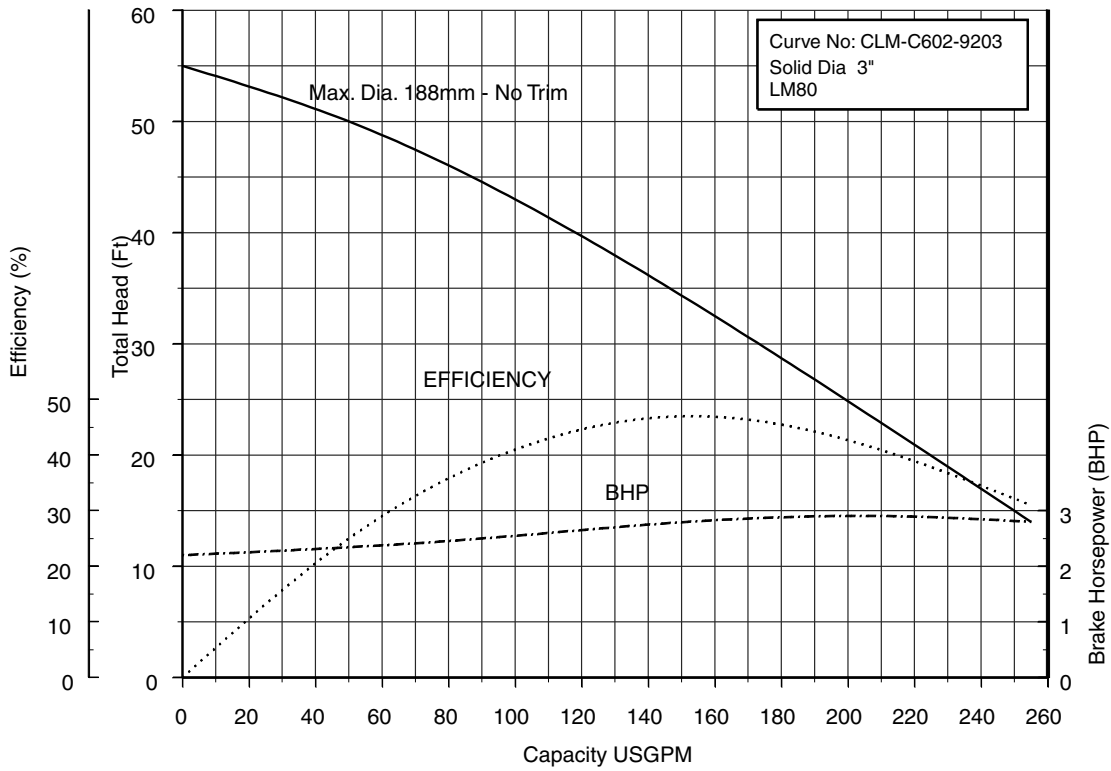

2, 3 inch Discharge

80CLF61.5 (2HP) Synchronous Speed: 1800 RPM

3, 4 inch Discharge

Performance Curves

80CLMF62.2 (3HP) Synchronous Speed: 1800 RPM

3, 4 inch Discharge

80CLF63.7 (5HP) Synchronous Speed: 1800 RPM