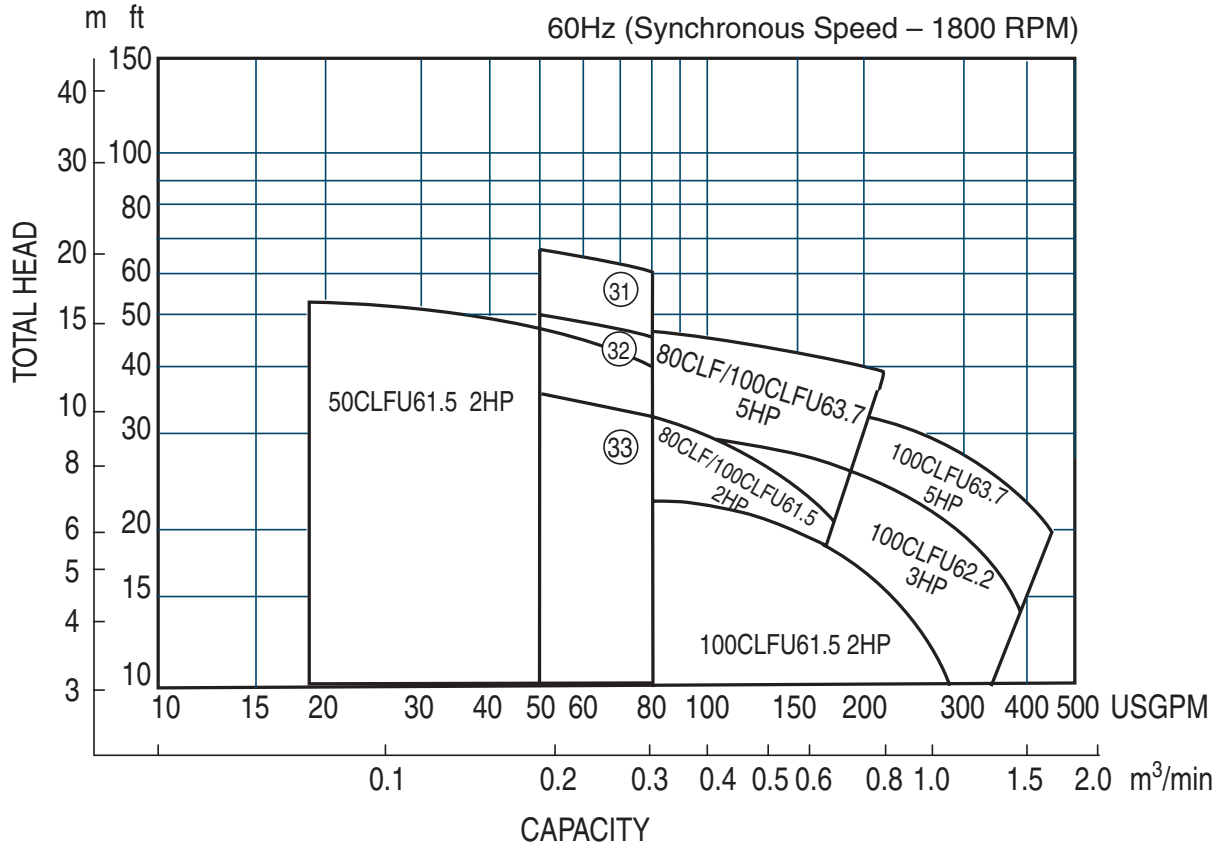

**Model CLFU
Selection Chart**

EBARA PRO Cast Sewage Pumps

Three Phase 60Hz

31	80CLMFU63.7	5HP
32	80CLMFU62.2	3HP
33	80CLMFU61.5	2HP

Model CLFU

EBARA PRO Cast Sewage Pumps

Performance Curves

50CLF61.5 (2HP) Synchronous Speed: 1800 RPM

2, 3 inch Discharge

80CLF61.5 (2HP) Synchronous Speed: 1800 RPM

3, 4 inch Discharge

Performance Curves

80CLMF62.2 (3HP) Synchronous Speed: 1800 RPM

3, 4 inch Discharge

80CLF63.7 (5HP) Synchronous Speed: 1800 RPM

3, 4 inch Discharge

80CLMF63.7 (5HP) Synchronous Speed: 1800 RPM

3, 4 inch Discharge

100CLF61.5 (2HP) Synchronous Speed: 1800 RPM

3, 4 inch Discharge

Performance Curves

100CLF62.2 (3HP) Synchronous Speed: 1800 RPM

3, 4 inch Discharge

100CLMF62.2 (3HP) Synchronous Speed: 1800 RPM

3, 4 inch Discharge

Performance Curves

100CLF63.7 (5HP) Synchronous Speed: 1800 RPM

3, 4 inch Discharge

100CLMF63.7 (5HP) Synchronous Speed: 1800 RPM