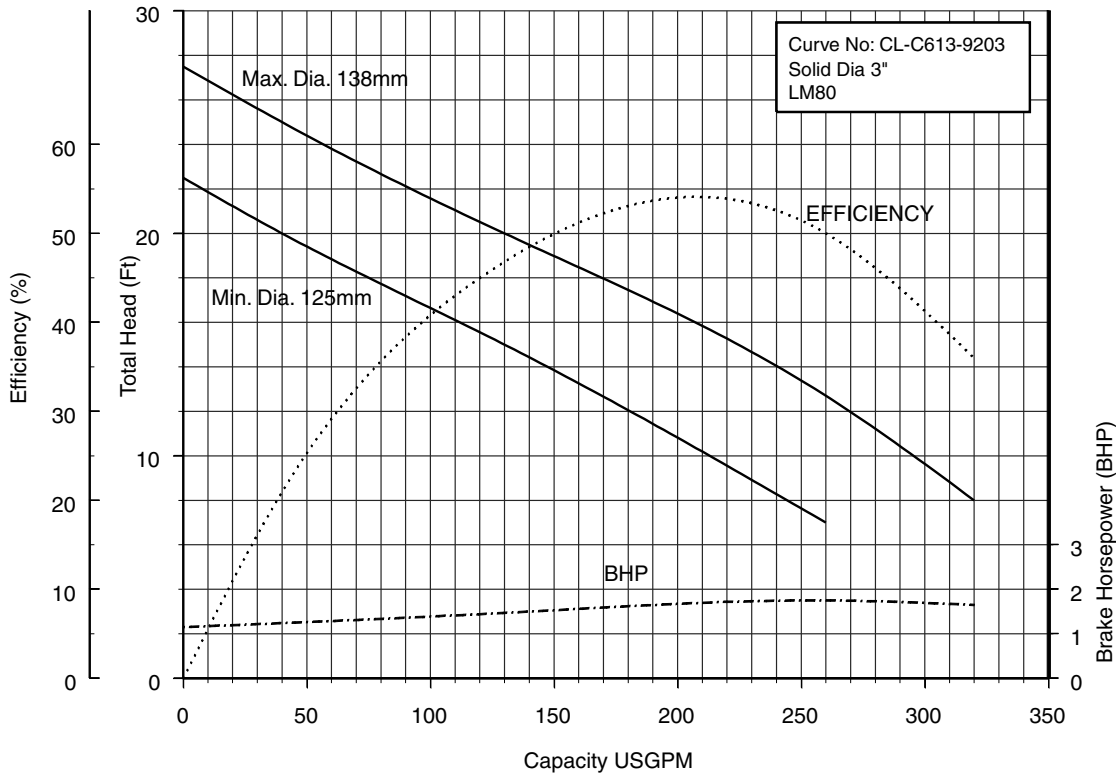

3, 4 inch Discharge

80CLMF63.7 (5HP) Synchronous Speed: 1800 RPM

3, 4 inch Discharge

100CLF61.5 (2HP) Synchronous Speed: 1800 RPM

3, 4 inch Discharge

Performance Curves

100CLF62.2 (3HP) Synchronous Speed: 1800 RPM