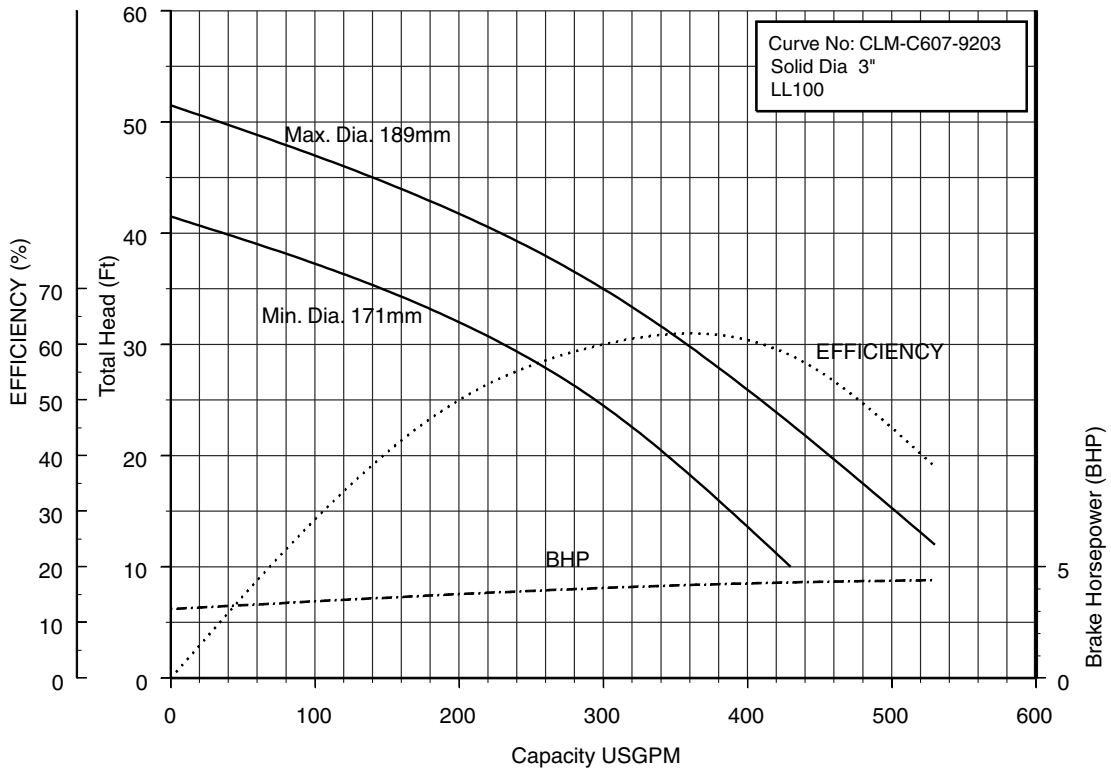

2, 3 inch Discharge

80CLF61.5 (2HP) Synchronous Speed: 1800 RPM

3, 4 inch Discharge

Performance Curves

80CLMF62.2 (3HP) Synchronous Speed: 1800 RPM

3, 4 inch Discharge

80CLF63.7 (5HP) Synchronous Speed: 1800 RPM

3, 4 inch Discharge

80CLMF63.7 (5HP) Synchronous Speed: 1800 RPM

3, 4 inch Discharge

100CLF61.5 (2HP) Synchronous Speed: 1800 RPM

3, 4 inch Discharge

Performance Curves

100CLF62.2 (3HP) Synchronous Speed: 1800 RPM