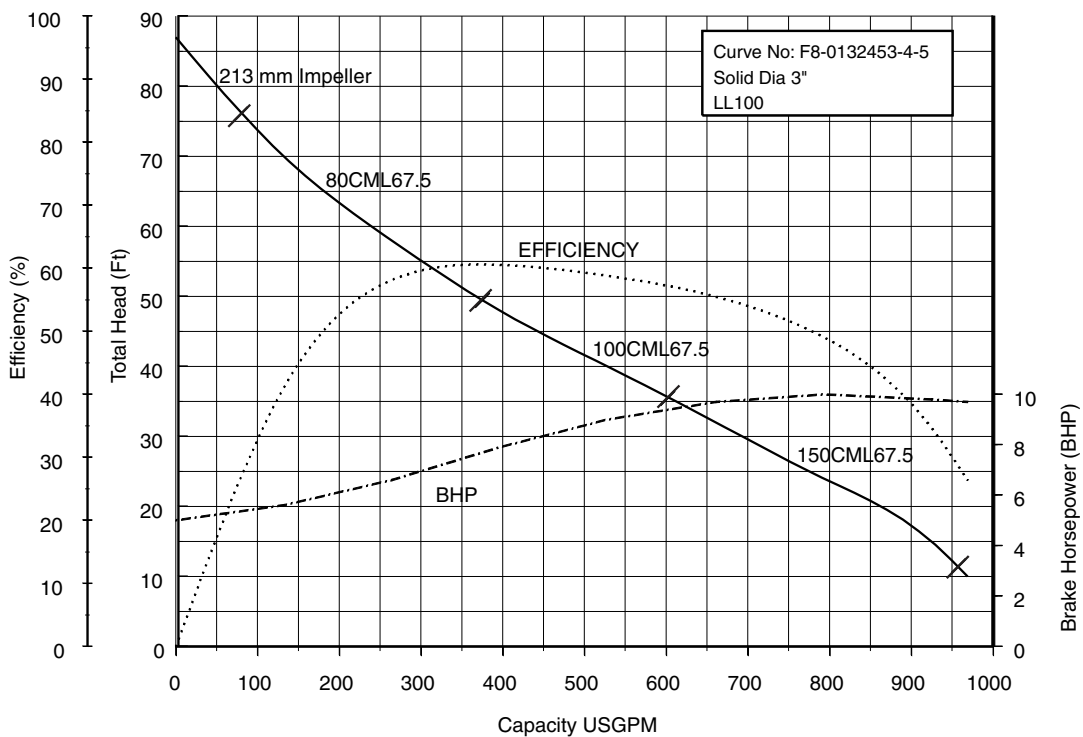

Performance Curves

80CML62.2 (3HP) Synchronous Speed: 1800 RPM

3 inch Discharge

80, 100CML63.7 (5HP) Synchronous Speed: 1800 RPM

3, 4 inch Discharge

Performance Curves

80, 100, 150CML65.5 (7.5HP) Synchronous Speed: 1800 RPM 3, 4, 6 inch Discharge

80, 100, 150CML67.5 (10HP) Synchronous Speed: 1800 RPM 3, 4, 6 inch Discharge

EBARA Submersible Wastewater Pumps

CMLU

Performance Curves

80, 100, 150CML611 (15HP) Synchronous Speed: 1800 RPM 3, 4, 6 inch Discharge

80, 100, 150CML615 (20HP) Synchronous Speed: 1800 RPM 3, 4, 6 inch Discharge

Performance Curves

80, 100, 150CML622 (30HP) Synchronous Speed: 1800 RPM 3, 4, 6 inch Discharge