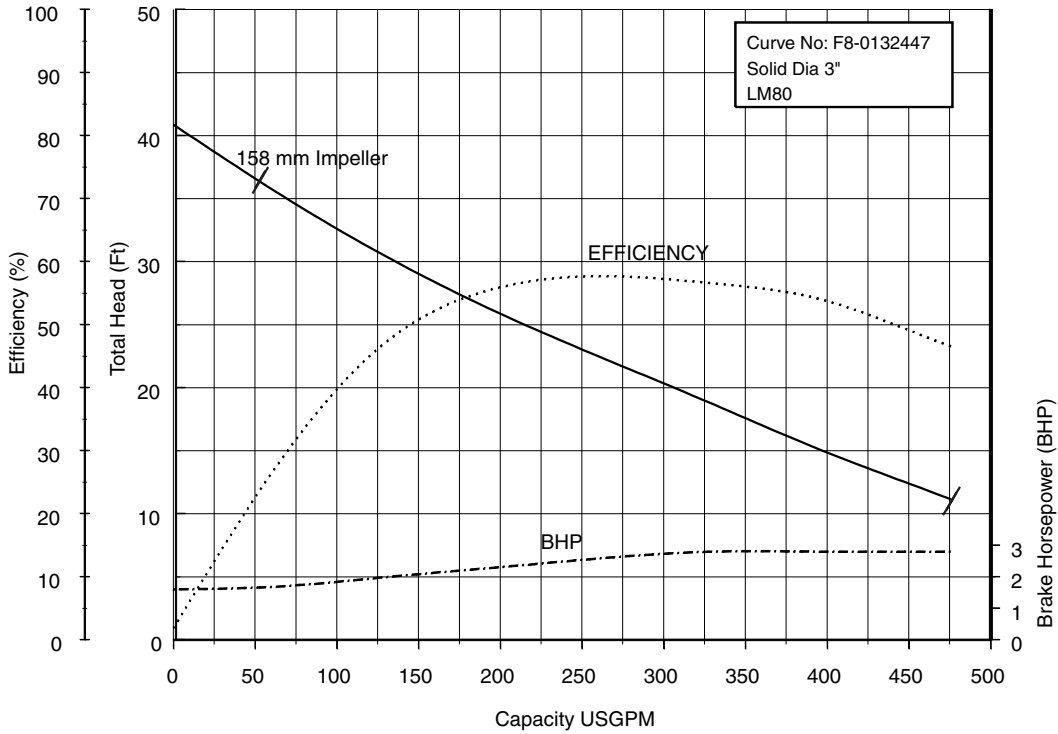

Performance Curves

80CML62.2 (3HP) Synchronous Speed: 1800 RPM

3 inch Discharge

80, 100CML63.7 (5HP) Synchronous Speed: 1800 RPM

3, 4 inch Discharge

Performance Curves

80, 100, 150CML65.5 (7.5HP) Synchronous Speed: 1800 RPM 3, 4, 6 inch Discharge

80, 100, 150CML67.5 (10HP) Synchronous Speed: 1800 RPM 3, 4, 6 inch Discharge

EBARA Submersible Wastewater Pumps

CMLU

Performance Curves

80, 100, 150CML611 (15HP) Synchronous Speed: 1800 RPM 3, 4, 6 inch Discharge

80, 100, 150CML615 (20HP) Synchronous Speed: 1800 RPM 3, 4, 6 inch Discharge

Performance Curves

80, 100, 150CML622 (30HP) Synchronous Speed: 1800 RPM 3, 4, 6 inch Discharge