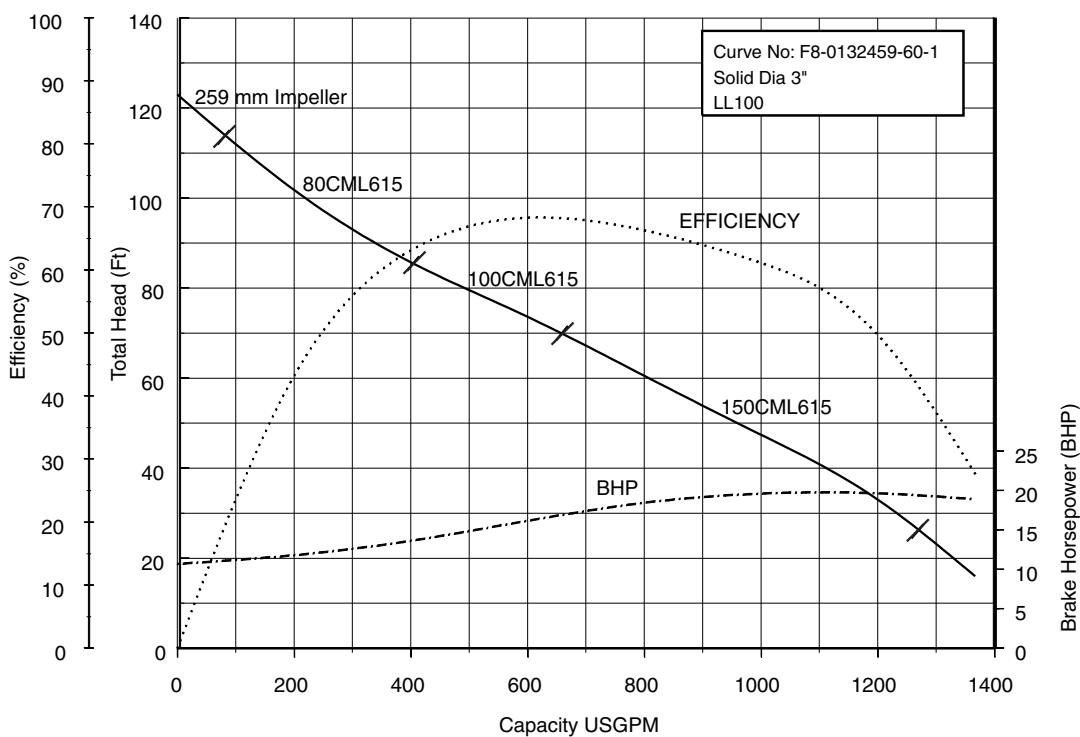

Performance Curves

80CML62.2 (3HP) Synchronous Speed: 1800 RPM

3 inch Discharge

80, 100CML63.7 (5HP) Synchronous Speed: 1800 RPM

3, 4 inch Discharge

Performance Curves

80, 100, 150CML65.5 (7.5HP) Synchronous Speed: 1800 RPM 3, 4, 6 inch Discharge

80, 100, 150CML67.5 (10HP) Synchronous Speed: 1800 RPM 3, 4, 6 inch Discharge

EBARA Submersible Wastewater Pumps

CMLU

Performance Curves

80, 100, 150CML611 (15HP) Synchronous Speed: 1800 RPM 3, 4, 6 inch Discharge

80, 100, 150CML615 (20HP) Synchronous Speed: 1800 RPM 3, 4, 6 inch Discharge

Performance Curves

80, 100, 150CML622 (30HP) Synchronous Speed: 1800 RPM 3, 4, 6 inch Discharge