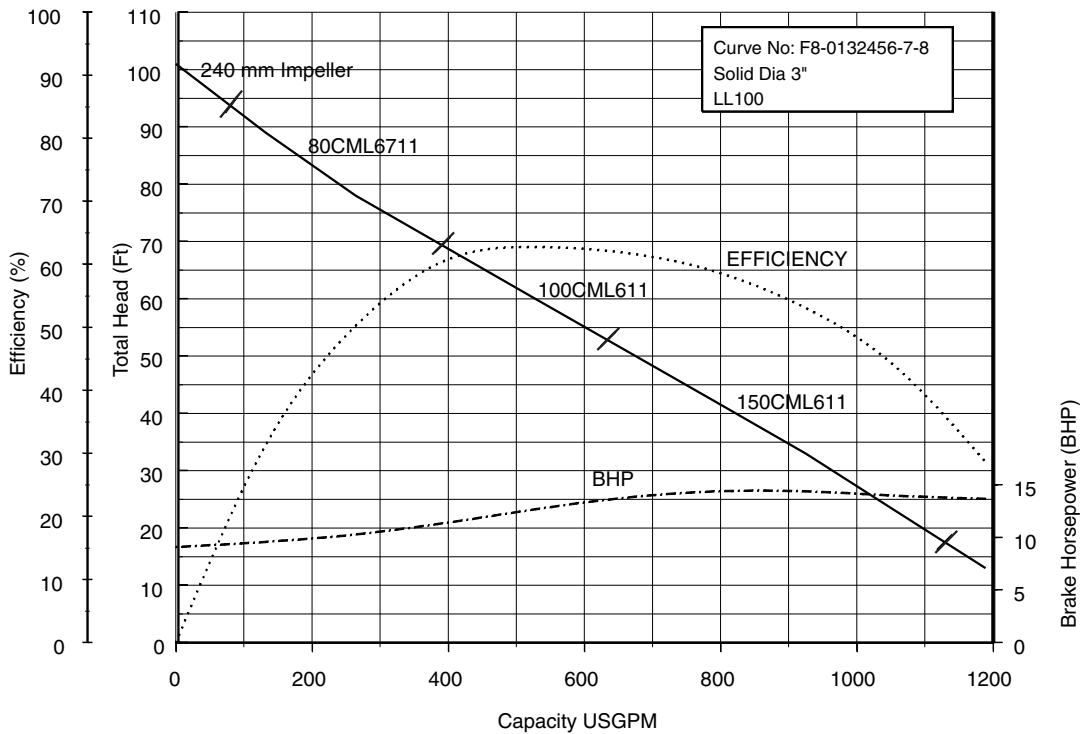

Performance Curves

80CML62.2 (3HP) Synchronous Speed: 1800 RPM

3 inch Discharge

80, 100CML63.7 (5HP) Synchronous Speed: 1800 RPM

3, 4 inch Discharge

Performance Curves

80, 100, 150CML65.5 (7.5HP) Synchronous Speed: 1800 RPM 3, 4, 6 inch Discharge

80, 100, 150CML67.5 (10HP) Synchronous Speed: 1800 RPM 3, 4, 6 inch Discharge

EBARA Submersible Wastewater Pumps

CMLU

Performance Curves

80, 100, 150CML611 (15HP) Synchronous Speed: 1800 RPM 3, 4, 6 inch Discharge

80, 100, 150CML615 (20HP) Synchronous Speed: 1800 RPM 3, 4, 6 inch Discharge

Performance Curves

80, 100, 150CML622 (30HP) Synchronous Speed: 1800 RPM 3, 4, 6 inch Discharge