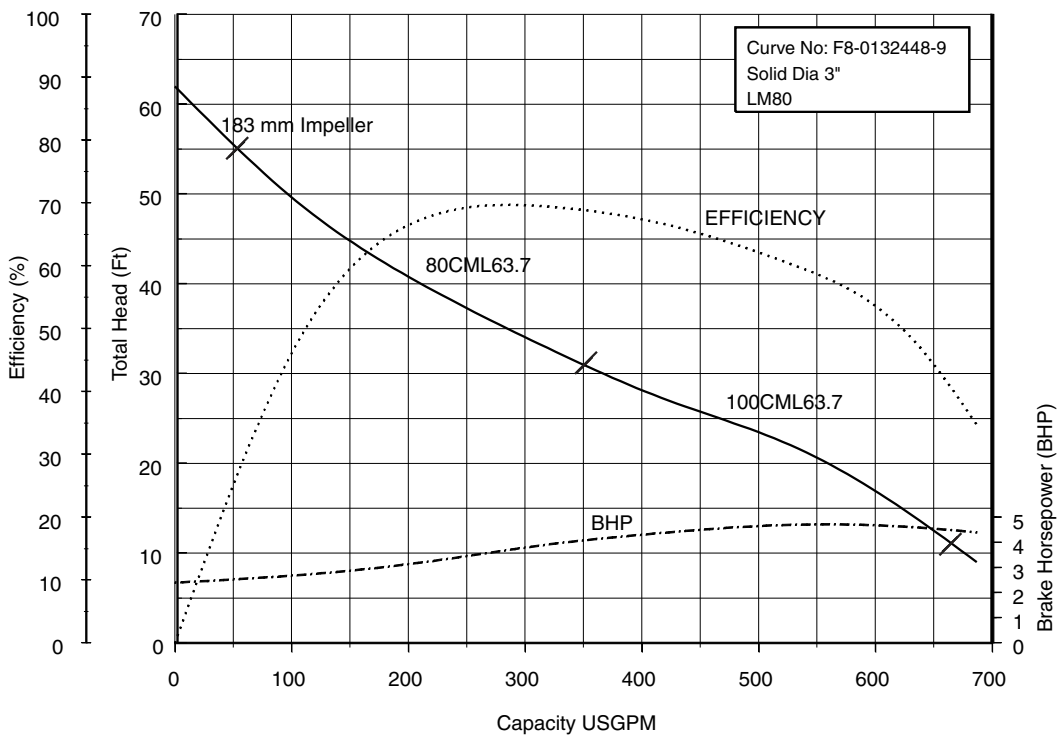

Performance Curves

80CML62.2 (3HP) Synchronous Speed: 1800 RPM

3 inch Discharge

80, 100CML63.7 (5HP) Synchronous Speed: 1800 RPM

3, 4 inch Discharge

Performance Curves

80, 100, 150CML65.5 (7.5HP) Synchronous Speed: 1800 RPM 3, 4, 6 inch Discharge

80, 100, 150CML67.5 (10HP) Synchronous Speed: 1800 RPM 3, 4, 6 inch Discharge

EBARA Submersible Wastewater Pumps

CMLU

Performance Curves

80, 100, 150CML611 (15HP) Synchronous Speed: 1800 RPM 3, 4, 6 inch Discharge

80, 100, 150CML615 (20HP) Synchronous Speed: 1800 RPM 3, 4, 6 inch Discharge

Performance Curves

80, 100, 150CML622 (30HP) Synchronous Speed: 1800 RPM 3, 4, 6 inch Discharge