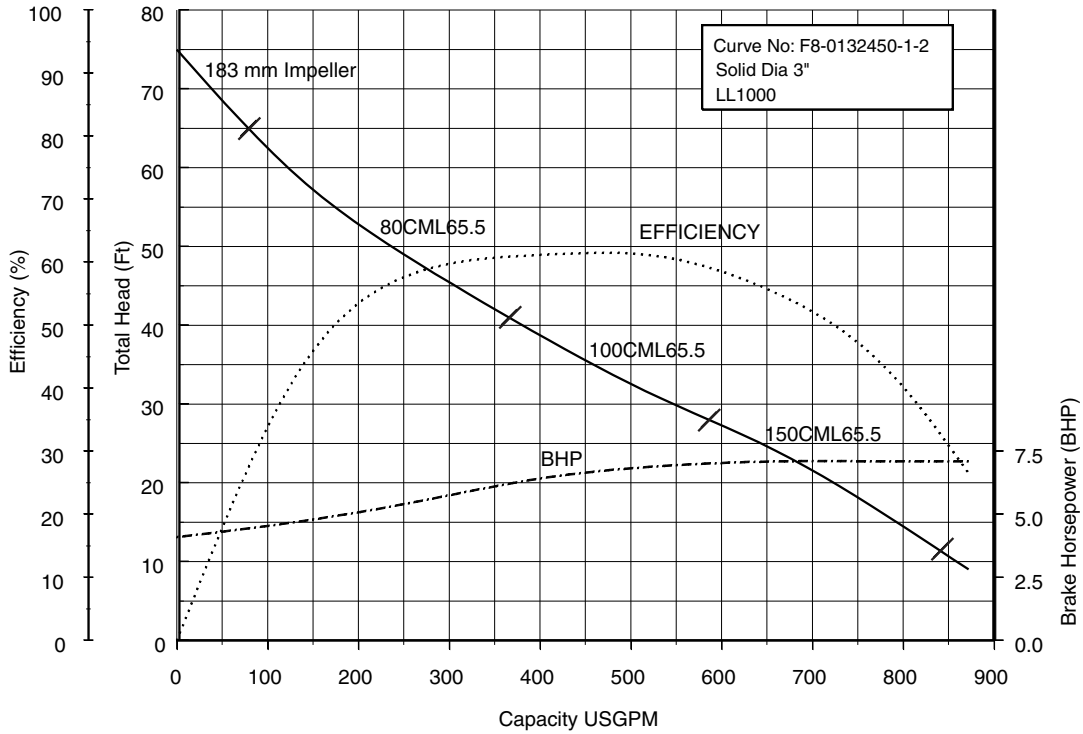

Performance Curves

80CML62.2 (3HP) Synchronous Speed: 1800 RPM

3 inch Discharge

80, 100CML63.7 (5HP) Synchronous Speed: 1800 RPM

3, 4 inch Discharge

Performance Curves

80, 100, 150CML65.5 (7.5HP) Synchronous Speed: 1800 RPM 3, 4, 6 inch Discharge

80, 100, 150CML67.5 (10HP) Synchronous Speed: 1800 RPM 3, 4, 6 inch Discharge

EBARA Submersible Wastewater Pumps

CMLU

Performance Curves

80, 100, 150CML611 (15HP) Synchronous Speed: 1800 RPM 3, 4, 6 inch Discharge

80, 100, 150CML615 (20HP) Synchronous Speed: 1800 RPM 3, 4, 6 inch Discharge

Performance Curves

80, 100, 150CML622 (30HP) Synchronous Speed: 1800 RPM 3, 4, 6 inch Discharge