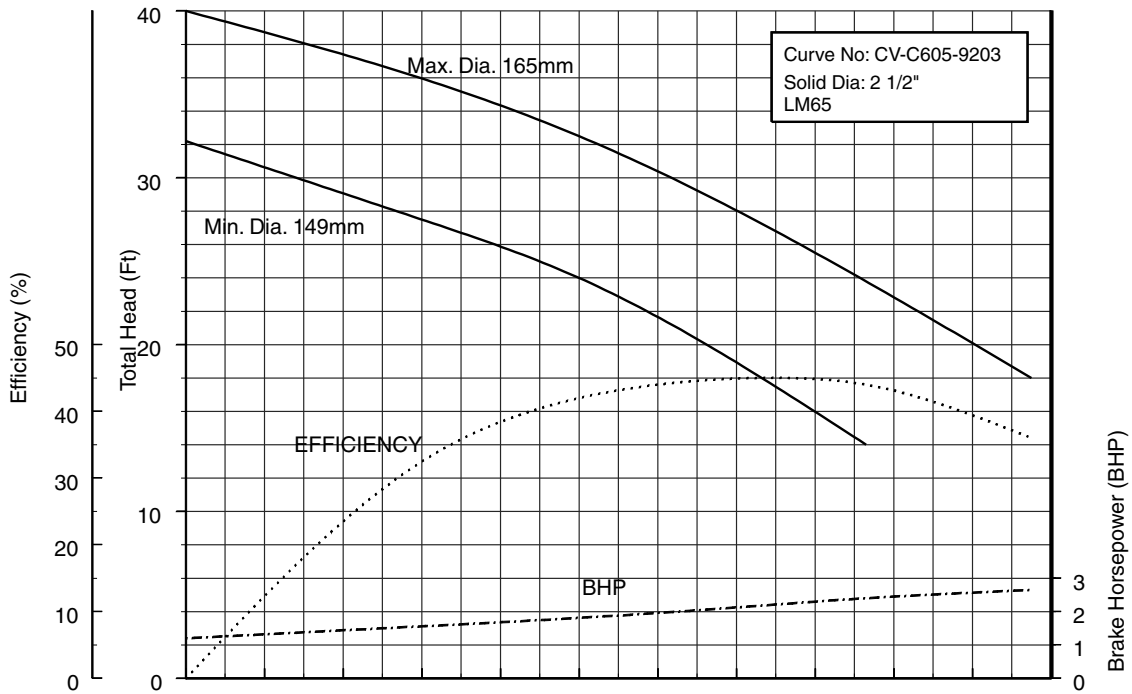

50CVF62.2 (3HP) Synchronous Speed: 1800 RPM

2 inch Discharge

Model CVFU

EBARA PRO Cast Vortex Sewage Pumps

Performance Curves

80CVF61.5 (2HP) Synchronous Speed: 1800 RPM

2, 3 inch Discharge

80CVBF62.2 (3HP) Synchronous Speed: 1800 RPM

3, 4 inch Discharge

Model CVFU

EBARA PRO Cast Vortex Sewage Pumps

Performance Curves

80CVCF62.2 (3HP) Synchronous Speed: 1800 RPM

2, 3 inch Discharge

80CVBF63.7 (5HP) Synchronous Speed: 1800 RPM

3, 4 inch Discharge

Model CVFU

EBARA PRO Cast Vortex Sewage Pumps

Performance Curves

80CVCF63.7 (5HP) Synchronous Speed: 1800 RPM

2, 3 inch Discharge