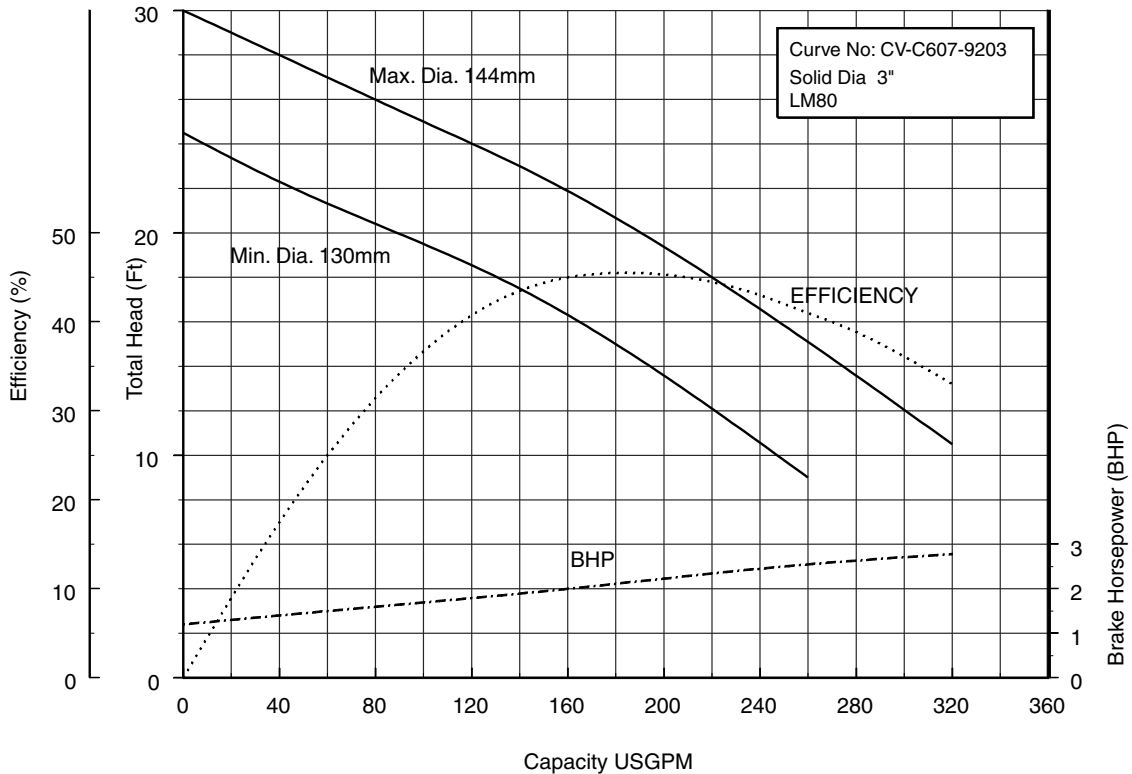

**Model CVFU
Selection Chart**

EBARA PRO Cast Vortex Sewage Pumps

Three Phase

Model CVFU

EBARA PRO Cast Vortex Sewage Pumps

Performance Curves

50CVF61.5 (2HP) Synchronous Speed: 1800 RPM

2 inch Discharge

50CVF62.2 (3HP) Synchronous Speed: 1800 RPM

2 inch Discharge

Model CVFU

EBARA PRO Cast Vortex Sewage Pumps

Performance Curves

80CVF61.5 (2HP) Synchronous Speed: 1800 RPM

2, 3 inch Discharge

80CVBF62.2 (3HP) Synchronous Speed: 1800 RPM

3, 4 inch Discharge

Model CVFU

EBARA PRO Cast Vortex Sewage Pumps

Performance Curves

80CVCF62.2 (3HP) Synchronous Speed: 1800 RPM

2, 3 inch Discharge

80CVBF63.7 (5HP) Synchronous Speed: 1800 RPM

3, 4 inch Discharge

Model CVFU

EBARA PRO Cast Vortex Sewage Pumps

Performance Curves

80CVCF63.7 (5HP) Synchronous Speed: 1800 RPM

2, 3 inch Discharge