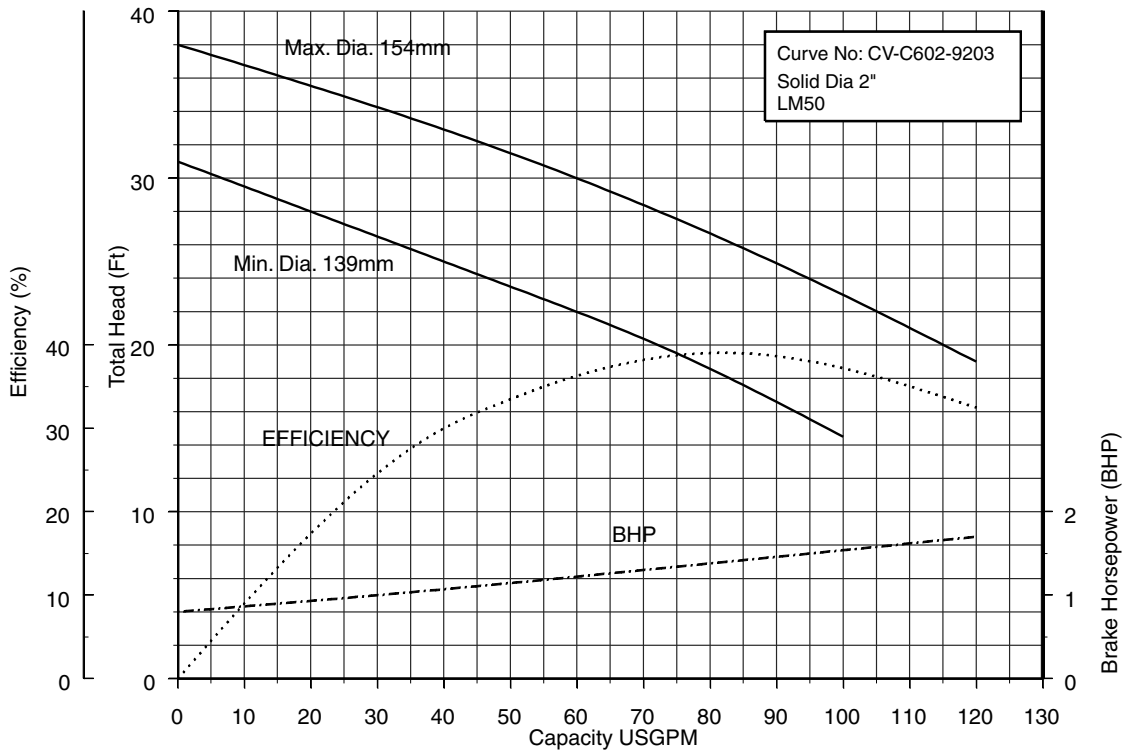

**Model CVFU
Selection Chart**

EBARA PRO Cast Vortex Sewage Pumps

Three Phase

Model CVFU

EBARA PRO Cast Vortex Sewage Pumps

Performance Curves

50CVF61.5 (2HP) Synchronous Speed: 1800 RPM

2 inch Discharge

50CVF62.2 (3HP) Synchronous Speed: 1800 RPM

2 inch Discharge

Model CVFU

EBARA PRO Cast Vortex Sewage Pumps

Performance Curves

80CVF61.5 (2HP) Synchronous Speed: 1800 RPM

2, 3 inch Discharge

80CVBF62.2 (3HP) Synchronous Speed: 1800 RPM

3, 4 inch Discharge

Model CVFU

EBARA PRO Cast Vortex Sewage Pumps

Performance Curves

80CVCF62.2 (3HP) Synchronous Speed: 1800 RPM

2, 3 inch Discharge

80CVBF63.7 (5HP) Synchronous Speed: 1800 RPM

3, 4 inch Discharge

Model CVFU

EBARA PRO Cast Vortex Sewage Pumps

Performance Curves

80CVCF63.7 (5HP) Synchronous Speed: 1800 RPM

2, 3 inch Discharge