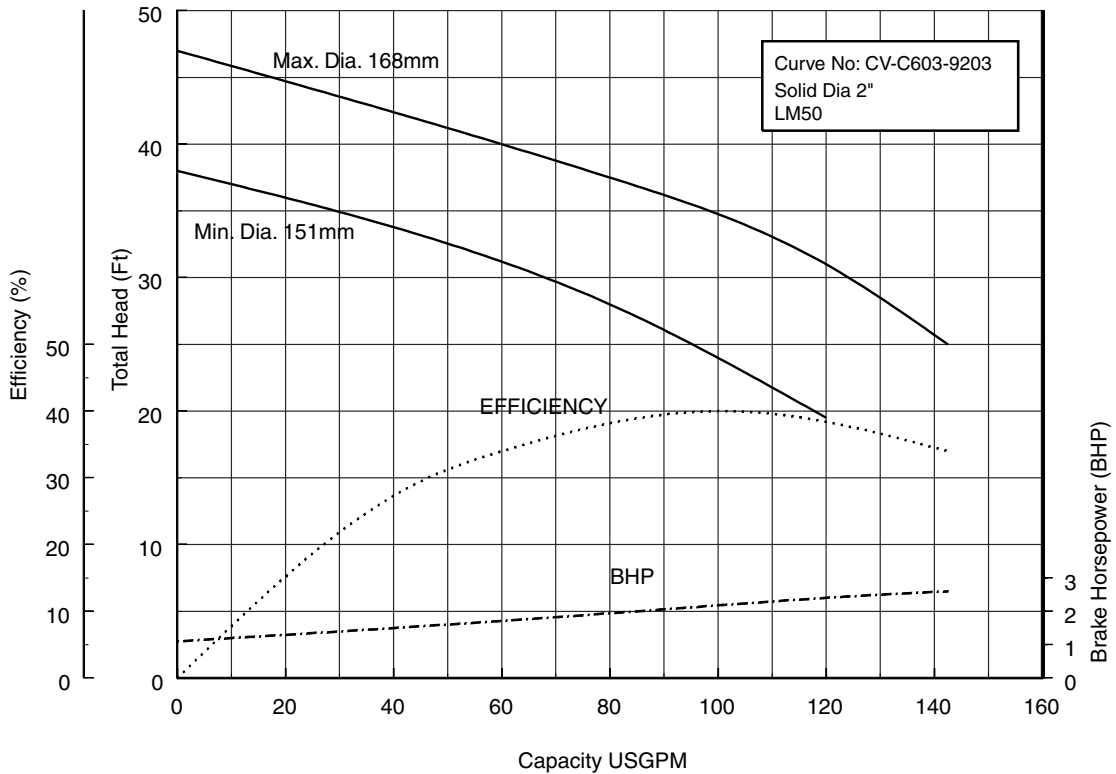

**Model CVFU
Selection Chart**

EBARA PRO Cast Vortex Sewage Pumps

Three Phase

Model CVFU

EBARA PRO Cast Vortex Sewage Pumps

Performance Curves

50CVF61.5 (2HP) Synchronous Speed: 1800 RPM

2 inch Discharge

50CVF62.2 (3HP) Synchronous Speed: 1800 RPM

2 inch Discharge

Model CVFU

EBARA PRO Cast Vortex Sewage Pumps

Performance Curves

80CVF61.5 (2HP) Synchronous Speed: 1800 RPM

2, 3 inch Discharge

80CVBF62.2 (3HP) Synchronous Speed: 1800 RPM

3, 4 inch Discharge

Model CVFU

EBARA PRO Cast Vortex Sewage Pumps

Performance Curves

80CVCF62.2 (3HP) Synchronous Speed: 1800 RPM

2, 3 inch Discharge

80CVBF63.7 (5HP) Synchronous Speed: 1800 RPM

3, 4 inch Discharge

Model CVFU

EBARA PRO Cast Vortex Sewage Pumps

Performance Curves

80CVCF63.7 (5HP) Synchronous Speed: 1800 RPM

2, 3 inch Discharge