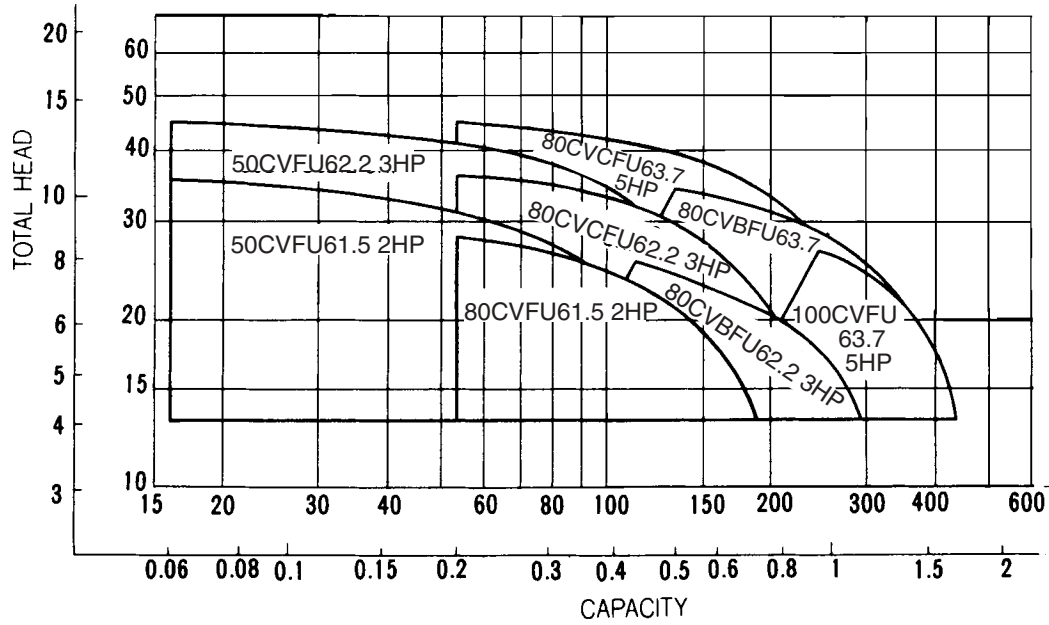

**Model CVFU
Selection Chart**

EBARA PRO Cast Vortex Sewage Pumps

Three Phase

Model CVFU

EBARA PRO Cast Vortex Sewage Pumps

Performance Curves

50CVF61.5 (2HP) Synchronous Speed: 1800 RPM

2 inch Discharge

50CVF62.2 (3HP) Synchronous Speed: 1800 RPM

2 inch Discharge

Model CVFU

EBARA PRO Cast Vortex Sewage Pumps

Performance Curves

80CVF61.5 (2HP) Synchronous Speed: 1800 RPM

2, 3 inch Discharge

80CVBF62.2 (3HP) Synchronous Speed: 1800 RPM

3, 4 inch Discharge

Model CVFU

EBARA PRO Cast Vortex Sewage Pumps

Performance Curves

80CVCF62.2 (3HP) Synchronous Speed: 1800 RPM

2, 3 inch Discharge

80CVBF63.7 (5HP) Synchronous Speed: 1800 RPM

3, 4 inch Discharge

Model CVFU

EBARA PRO Cast Vortex Sewage Pumps

Performance Curves

80CVCF63.7 (5HP) Synchronous Speed: 1800 RPM

2, 3 inch Discharge