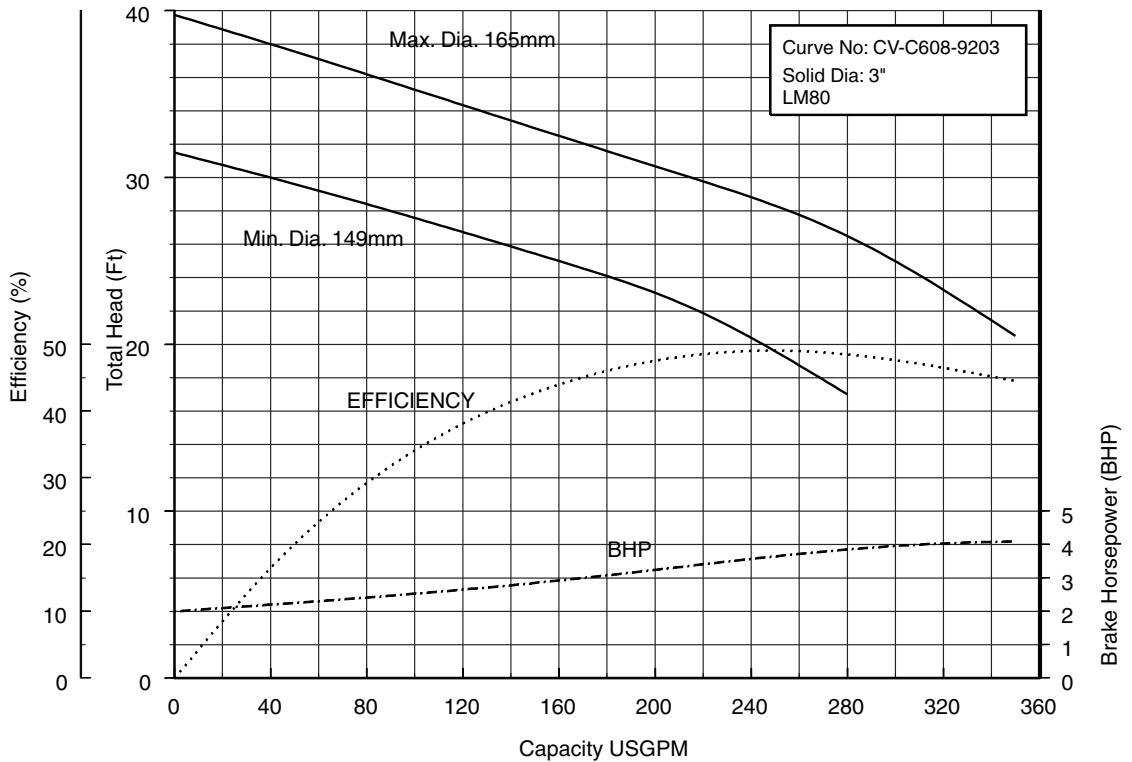

50CVF62.2 (3HP) Synchronous Speed: 1800 RPM

2 inch Discharge

Model CVFU

EBARA PRO Cast Vortex Sewage Pumps

Performance Curves

80CVF61.5 (2HP) Synchronous Speed: 1800 RPM

2, 3 inch Discharge

80CVBF62.2 (3HP) Synchronous Speed: 1800 RPM

3, 4 inch Discharge

Model CVFU

EBARA PRO Cast Vortex Sewage Pumps

Performance Curves

80CVCF62.2 (3HP) Synchronous Speed: 1800 RPM

2, 3 inch Discharge

80CVBF63.7 (5HP) Synchronous Speed: 1800 RPM

3, 4 inch Discharge

Model CVFU

EBARA PRO Cast Vortex Sewage Pumps

Performance Curves

80CVCF63.7 (5HP) Synchronous Speed: 1800 RPM

2, 3 inch Discharge