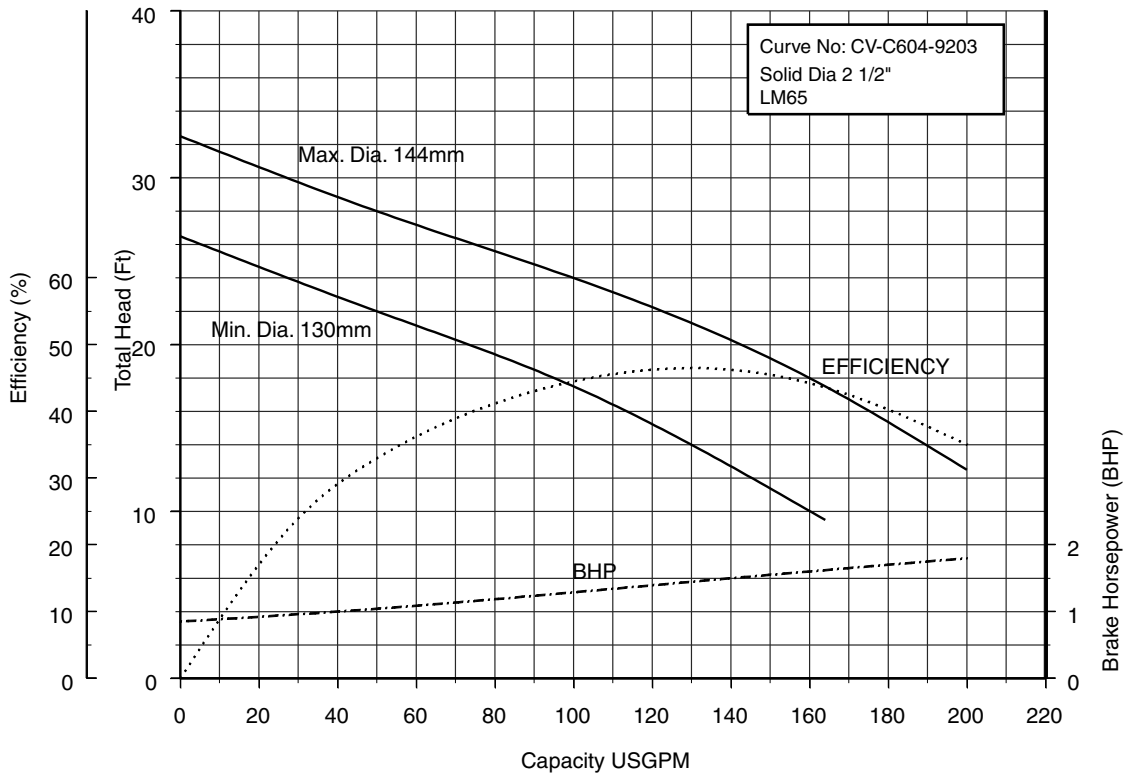

**Model CVFU
Selection Chart**

EBARA PRO Cast Vortex Sewage Pumps

Three Phase

Model CVFU

EBARA PRO Cast Vortex Sewage Pumps

Performance Curves

50CVF61.5 (2HP) Synchronous Speed: 1800 RPM

2 inch Discharge

50CVF62.2 (3HP) Synchronous Speed: 1800 RPM

2 inch Discharge

Model CVFU

EBARA PRO Cast Vortex Sewage Pumps

Performance Curves

80CVF61.5 (2HP) Synchronous Speed: 1800 RPM

2, 3 inch Discharge

80CVBF62.2 (3HP) Synchronous Speed: 1800 RPM

3, 4 inch Discharge

Model CVFU

EBARA PRO Cast Vortex Sewage Pumps

Performance Curves

80CVCF62.2 (3HP) Synchronous Speed: 1800 RPM

2, 3 inch Discharge

80CVBF63.7 (5HP) Synchronous Speed: 1800 RPM

3, 4 inch Discharge

Model CVFU

EBARA PRO Cast Vortex Sewage Pumps

Performance Curves

80CVCF63.7 (5HP) Synchronous Speed: 1800 RPM

2, 3 inch Discharge