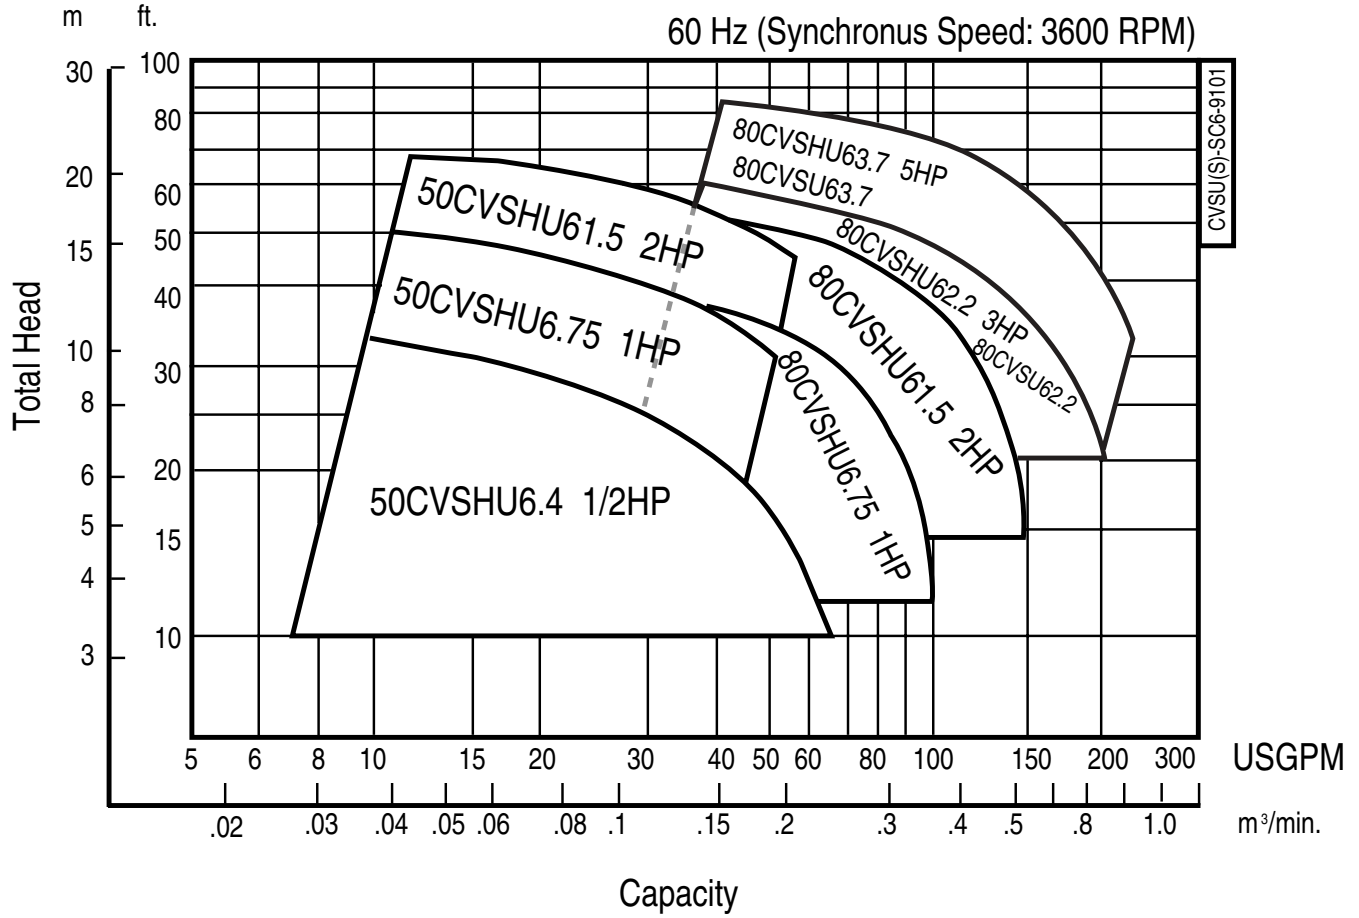

**Model CVSU  
Selection Chart**

**EBARA PRO Cast Vortex Sewage Pumps**

**Three phase**

**Model CVSHU – Hot Water Pumps  
Selection Chart**

**EBARA PRO Cast Vortex Sewage Pumps**

**Three phase**

**Model CVSU**

**EBARA PRO Cast Vortex Sewage Pumps**

**Performance Curves**

**50CVSH6.4 (1/2HP)**

**Synchronous Speed: 3600 RPM**

**2 inch Discharge**

**50CVSH6.75 (1HP)**

**Synchronous Speed: 3600 RPM**

**2 inch Discharge**

**Model CVSU**

**EBARA PRO Cast Vortex Sewage Pumps**

**Performance Curves**

**50CVSH61.5 (2HP)**

**Synchronous Speed: 3600 RPM**

**2 inch Discharge**

**80CVSH6.75 (1HP)**

**Synchronous Speed: 3600 RPM**

**3 inch Discharge**

**80CVSH61.5 (2HP)**

**Synchronous Speed: 3600 RPM**

**3 inch Discharge**

**80CVS62.2 80CVSH62.2 (3HP) Synchronous Speed: 3600 RPM**

**3 inch Discharge**