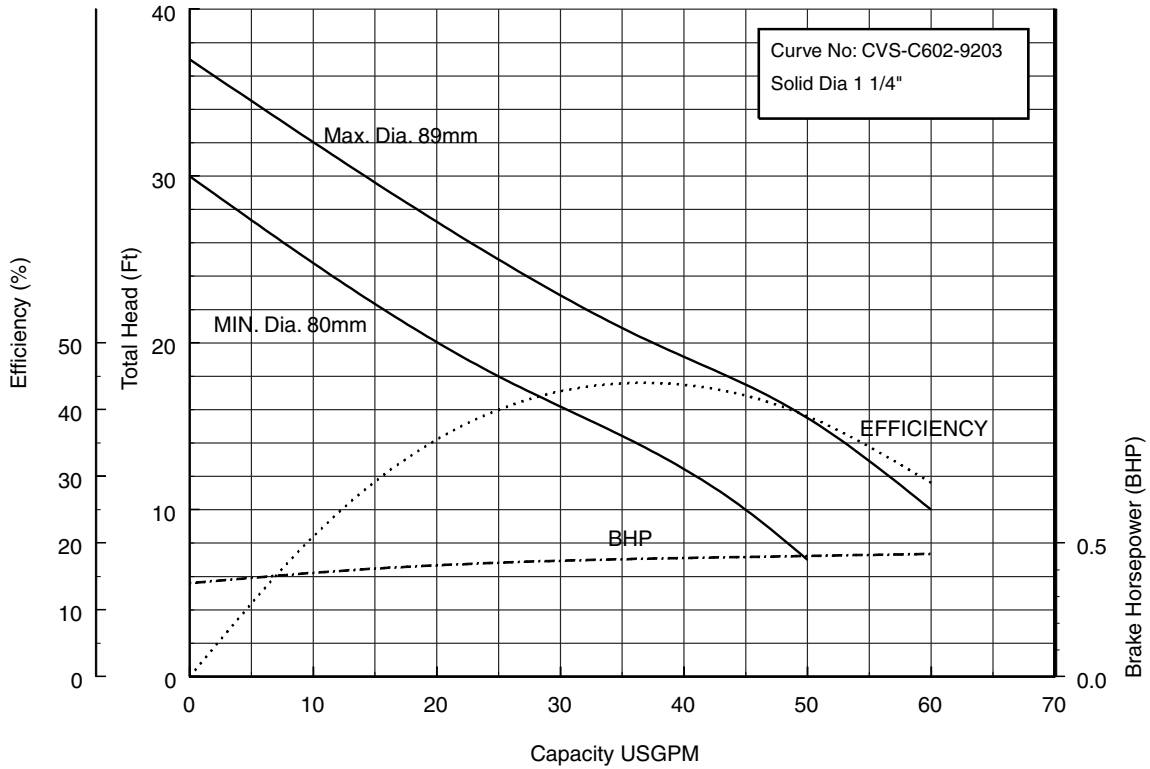

**Model CVSU  
Selection Chart**

**EBARA PRO Cast Vortex Sewage Pumps**

**Three phase**

**Model CVSHU – Hot Water Pumps  
Selection Chart**

**EBARA PRO Cast Vortex Sewage Pumps**

**Three phase**

**Model CVSU**

**EBARA PRO Cast Vortex Sewage Pumps**

**Performance Curves**

**50CVSH6.4 (1/2HP)**

**Synchronous Speed: 3600 RPM**

**2 inch Discharge**

**50CVSH6.75 (1HP)**

**Synchronous Speed: 3600 RPM**

**2 inch Discharge**

**Model CVSU**

**EBARA PRO Cast Vortex Sewage Pumps**

**Performance Curves**

**50CVSH61.5 (2HP)**

**Synchronous Speed: 3600 RPM**

**2 inch Discharge**

**80CVSH6.75 (1HP)**

**Synchronous Speed: 3600 RPM**

**3 inch Discharge**

**80CVSH61.5 (2HP)**

**Synchronous Speed: 3600 RPM**

**3 inch Discharge**

**80CVS62.2 80CVSH62.2 (3HP) Synchronous Speed: 3600 RPM**

**3 inch Discharge**