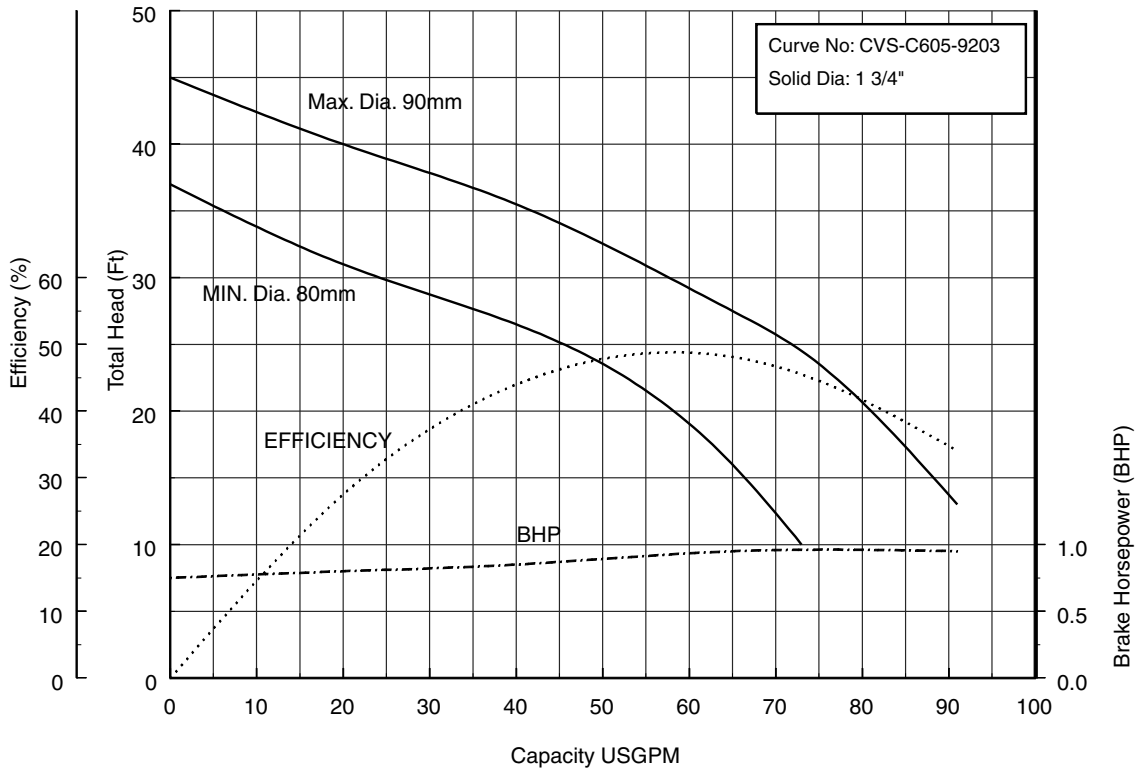

80CVSH6.75 (1HP)

Synchronous Speed: 3600 RPM

3 inch Discharge