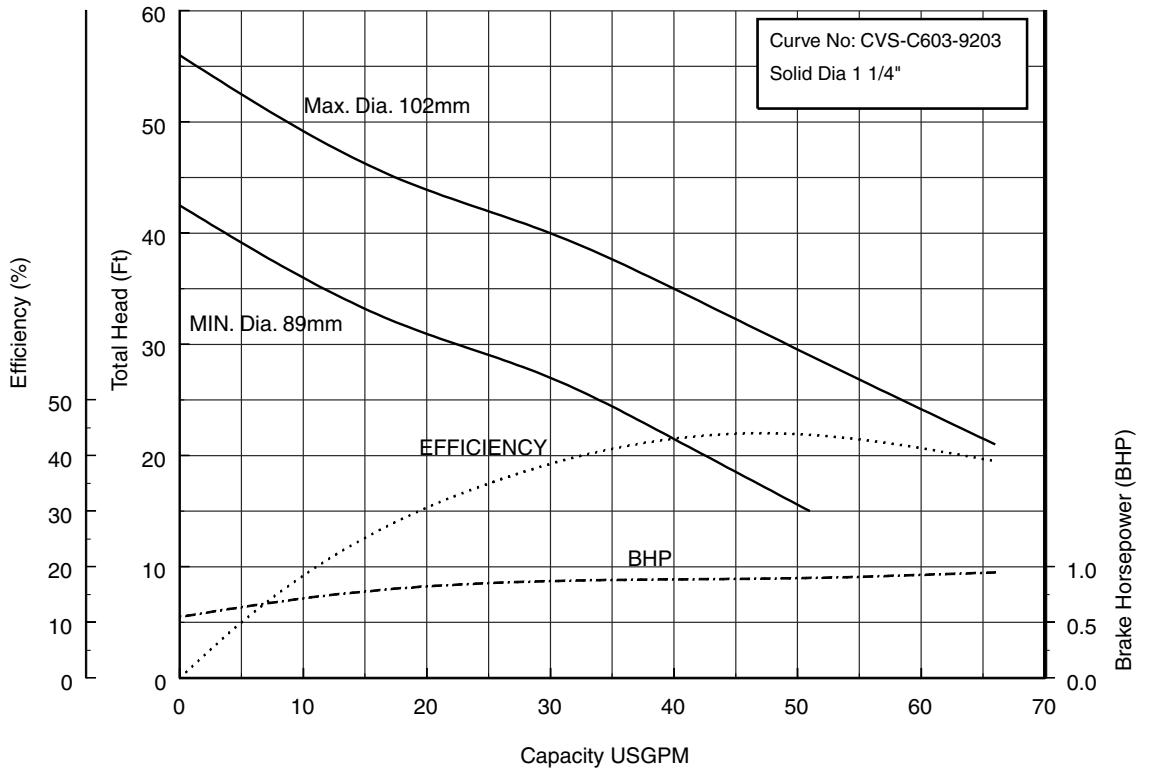

**EBARA PRO Cast Vortex Sewage Pumps**

**Performance Curves**

**50CVSH6.4 (1/2HP)**

**Synchronous Speed: 3600 RPM**

**2 inch Discharge**

**50CVSH6.75 (1HP)**

**Synchronous Speed: 3600 RPM**

**2 inch Discharge**

**Model CVSU**

**EBARA PRO Cast Vortex Sewage Pumps**

**Performance Curves**

**50CVSH61.5 (2HP)**

**Synchronous Speed: 3600 RPM**

**2 inch Discharge**

**80CVSH6.75 (1HP)**

**Synchronous Speed: 3600 RPM**