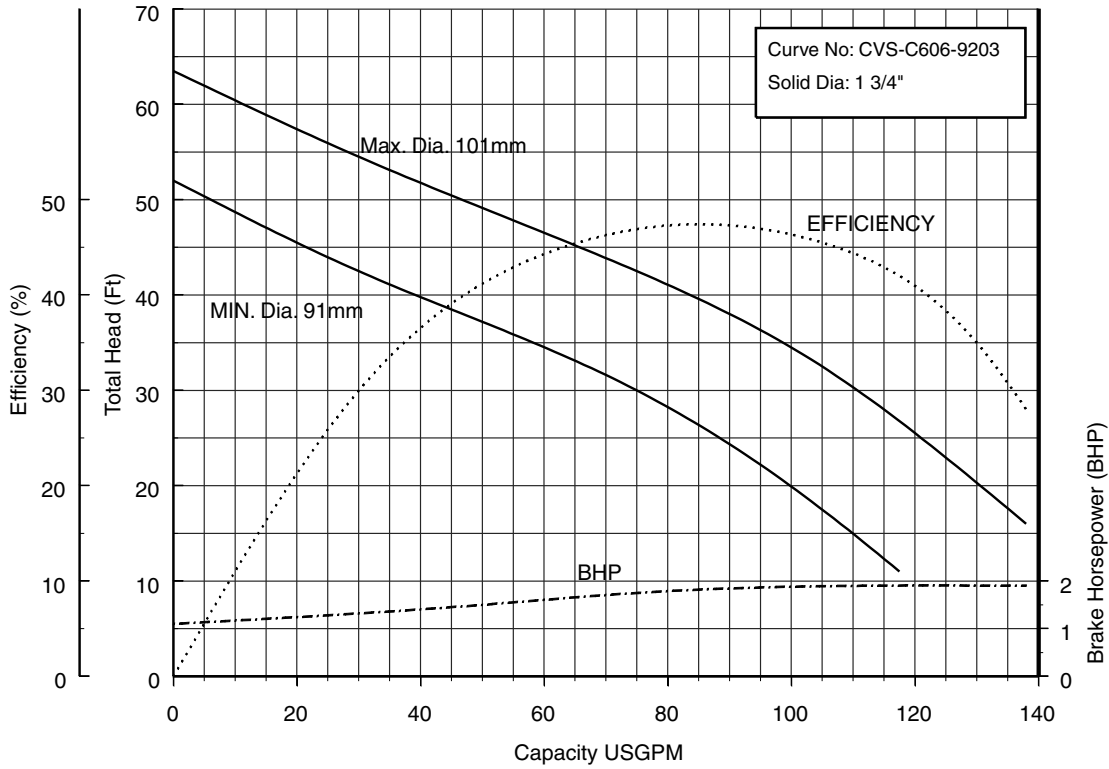

**EBARA PRO Cast Vortex Sewage Pumps**

**Performance Curves**

**50CVSH6.4 (1/2HP)**

**Synchronous Speed: 3600 RPM**

**2 inch Discharge**

**50CVSH6.75 (1HP)**

**Synchronous Speed: 3600 RPM**

**2 inch Discharge**

**Model CVSU**

**EBARA PRO Cast Vortex Sewage Pumps**

**Performance Curves**

**50CVSH61.5 (2HP)**

**Synchronous Speed: 3600 RPM**

**2 inch Discharge**

**80CVSH6.75 (1HP)**

**Synchronous Speed: 3600 RPM**

**3 inch Discharge**

**80CVSH61.5 (2HP)**

**Synchronous Speed: 3600 RPM**

**3 inch Discharge**

**80CVS62.2 80CVSH62.2 (3HP) Synchronous Speed: 3600 RPM**

**3 inch Discharge**