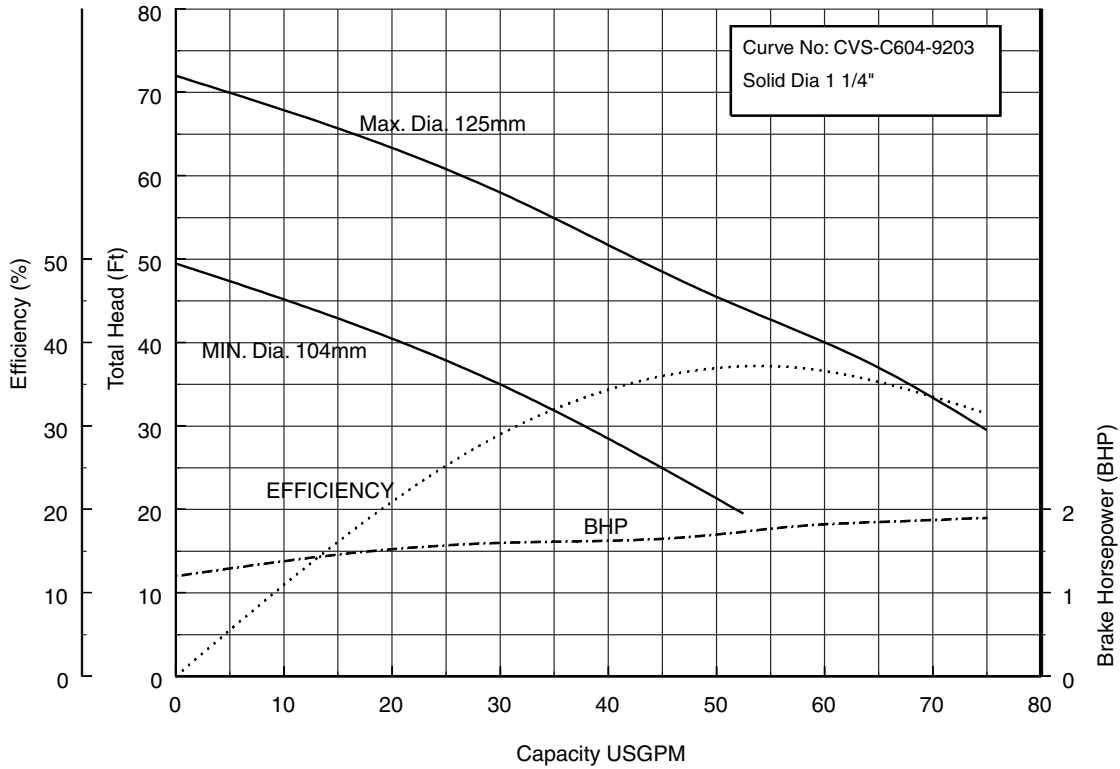

**EBARA PRO Cast Vortex Sewage Pumps**

**Performance Curves**

**50CVSH6.4 (1/2HP)**

**Synchronous Speed: 3600 RPM**

**2 inch Discharge**

**50CVSH6.75 (1HP)**

**Synchronous Speed: 3600 RPM**

**2 inch Discharge**

**Model CVSU**

**EBARA PRO Cast Vortex Sewage Pumps**

**Performance Curves**

**50CVSH61.5 (2HP)**

**Synchronous Speed: 3600 RPM**

**2 inch Discharge**

**80CVSH6.75 (1HP)**

**Synchronous Speed: 3600 RPM**

**3 inch Discharge**

**80CVSH61.5 (2HP)**

**Synchronous Speed: 3600 RPM**

**3 inch Discharge**

**80CVS62.2 80CVSH62.2 (3HP) Synchronous Speed: 3600 RPM**

**3 inch Discharge**