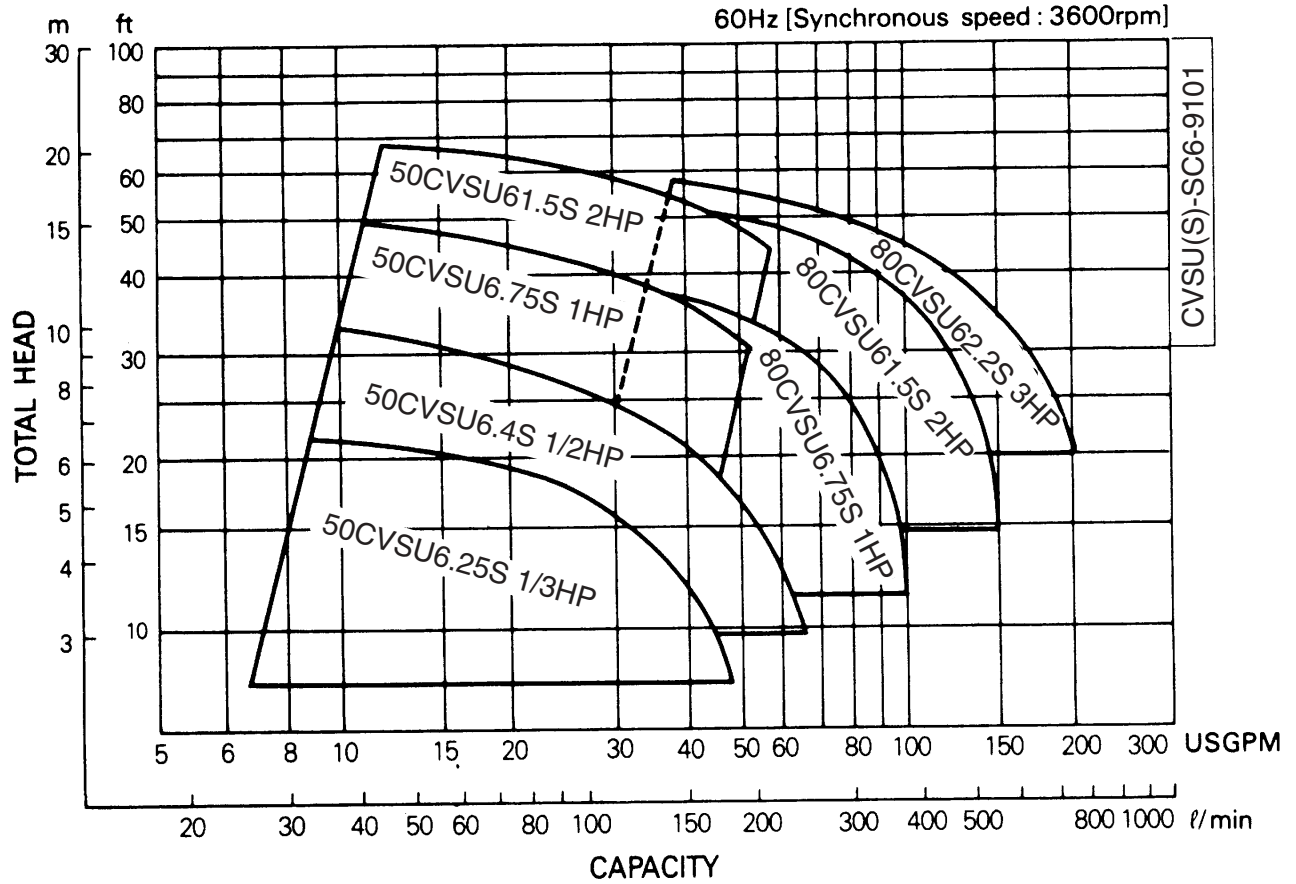

**Model CVSU  
Selection Chart**

**EBARA PRO Cast Vortex Sewage Pumps**

**Three phase**

**Model CVSHU – Hot Water Pumps  
Selection Chart**

**EBARA PRO Cast Vortex Sewage Pumps**

**Three phase**

**Model CVSU**

**EBARA PRO Cast Vortex Sewage Pumps**

**Performance Curves**

**50CVSH6.4 (1/2HP)**

**Synchronous Speed: 3600 RPM**

**2 inch Discharge**

**50CVSH6.75 (1HP)**

**Synchronous Speed: 3600 RPM**

**2 inch Discharge**

**Model CVSU**

**EBARA PRO Cast Vortex Sewage Pumps**

**Performance Curves**

**50CVSH61.5 (2HP)**

**Synchronous Speed: 3600 RPM**

**2 inch Discharge**

**80CVSH6.75 (1HP)**

**Synchronous Speed: 3600 RPM**

**3 inch Discharge**

**80CVSH61.5 (2HP)**

**Synchronous Speed: 3600 RPM**

**3 inch Discharge**

**80CVS62.2 80CVSH62.2 (3HP) Synchronous Speed: 3600 RPM**

**3 inch Discharge**