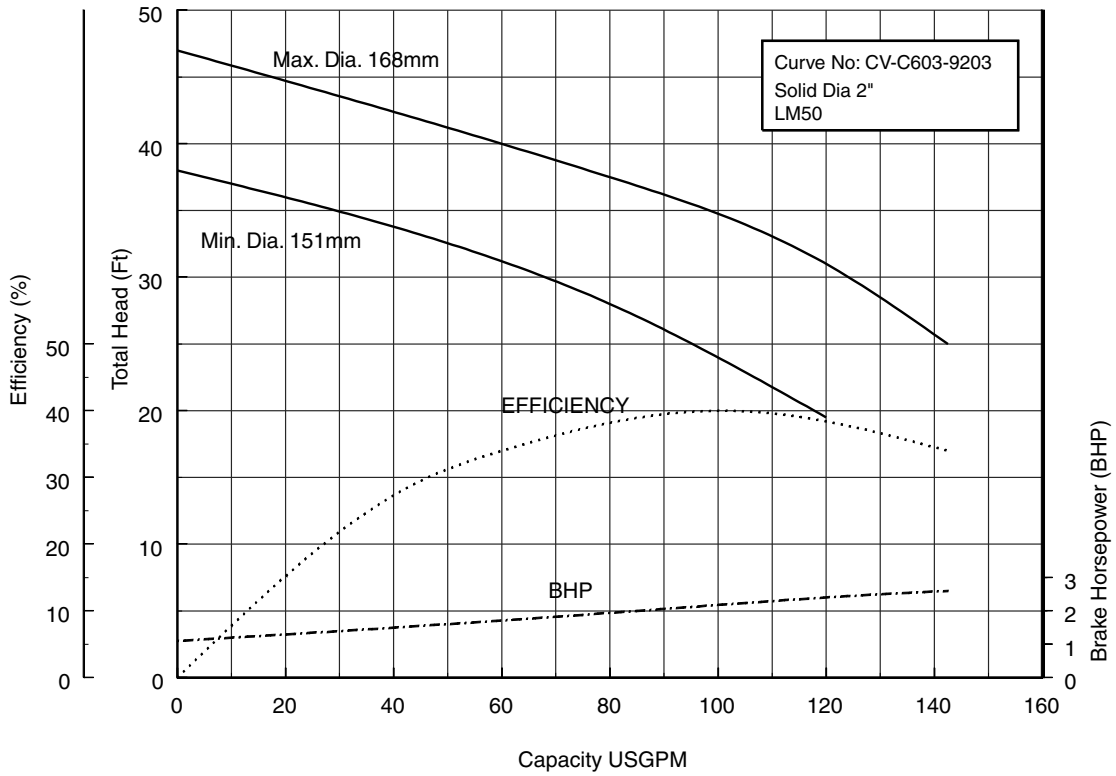

**Performance Curves**

**50CV6.75S 50CV6.75 (1HP) Synchronous Speed: 1800 RPM**

**2 inch Discharge**

**50CV61.5S 50CV61.5 (2HP) Synchronous Speed: 1800 RPM**

**2 inch Discharge**

**Model CVU**

**EBARA PRO Cast Vortex Sewage Pumps**

**Performance Curves**

**50CV62.2S (3HP) Synchronous Speed: 1800 RPM**

**2 inch Discharge**

**80CV61.5S 80CV61.5 (2HP) Synchronous Speed: 1800 RPM**

**2, 3 inch Discharge**

**80CVB63.7S (5HP) Synchronous Speed: 1800 RPM**

**3, 4 inch Discharge**

**80CVC63.7S (5HP) Synchronous Speed: 1800 RPM**

**2, 3 inch Discharge**

100CV63.7S (5HP) Synchronous Speed: 1800 RPM

3, 4 inch Discharge