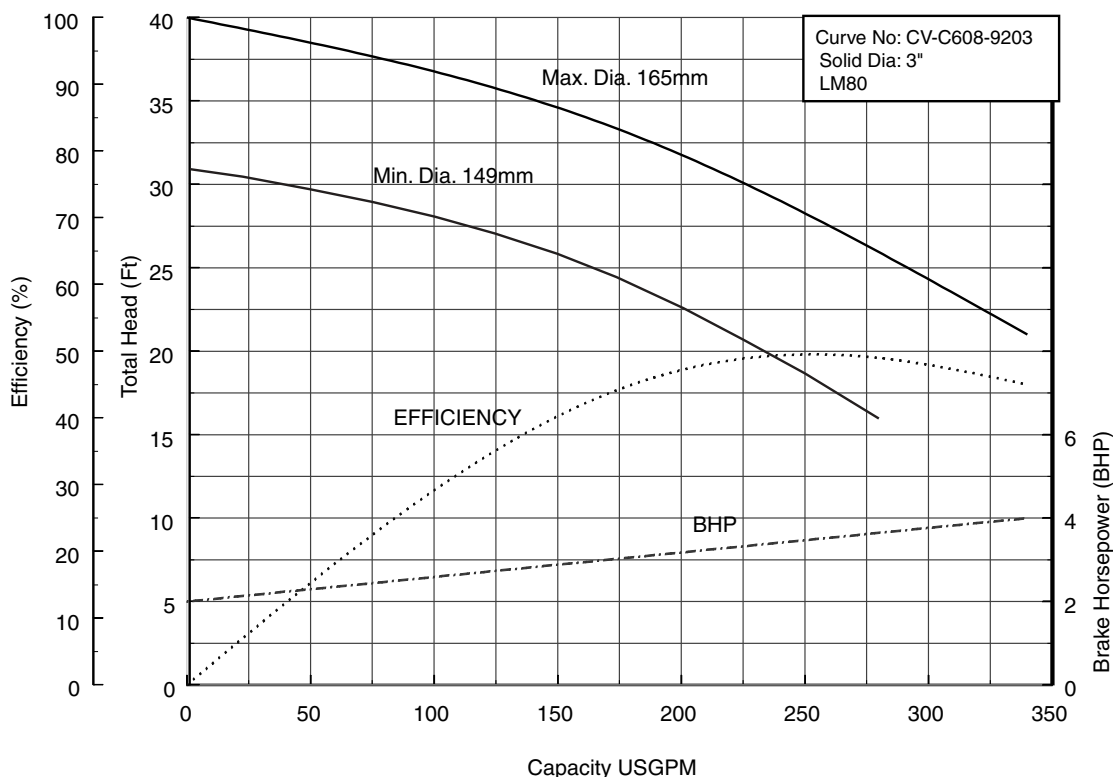

**Performance Curves**

**50CV6.75S 50CV6.75 (1HP) Synchronous Speed: 1800 RPM**

**2 inch Discharge**

**50CV61.5S 50CV61.5 (2HP) Synchronous Speed: 1800 RPM**

**2 inch Discharge**

**Model CVU**

**EBARA PRO Cast Vortex Sewage Pumps**

**Performance Curves**

**50CV62.2S (3HP) Synchronous Speed: 1800 RPM**

**2 inch Discharge**

**80CV61.5S 80CV61.5 (2HP) Synchronous Speed: 1800 RPM**

**2, 3 inch Discharge**

**80CVB63.7S (5HP) Synchronous Speed: 1800 RPM**

**3, 4 inch Discharge**

**80CVC63.7S (5HP) Synchronous Speed: 1800 RPM**

**2, 3 inch Discharge**

100CV63.7S (5HP) Synchronous Speed: 1800 RPM

3, 4 inch Discharge