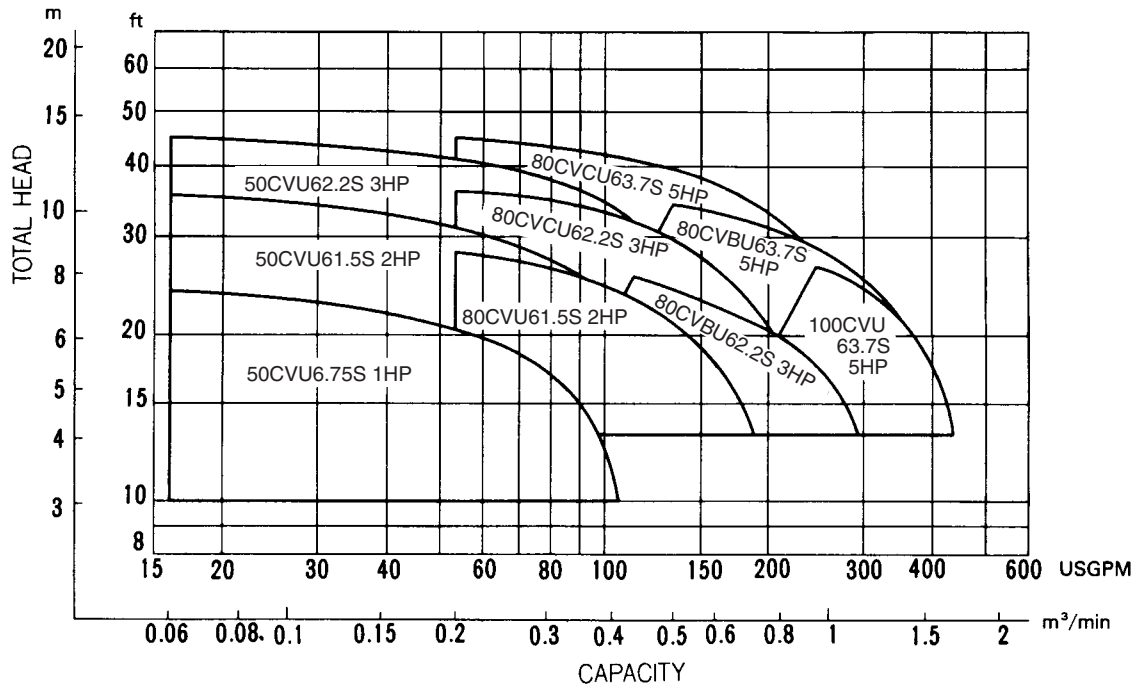

**Model CVU  
Selection Chart**

**EBARA PRO Cast Vortex Sewage Pumps**

**Single Phase**

**60Hz (Synchronous speed: 1800 RPM)**

**Three Phase**

**60Hz (Synchronous speed: 1800 RPM)**

**Model CVU**

**EBARA PRO Cast Vortex Sewage Pumps**

**Performance Curves**

**50CV6.75S 50CV6.75 (1HP) Synchronous Speed: 1800 RPM**

**2 inch Discharge**

**50CV61.5S 50CV61.5 (2HP) Synchronous Speed: 1800 RPM**

**2 inch Discharge**

**Model CVU**

**EBARA PRO Cast Vortex Sewage Pumps**

**Performance Curves**

**50CV62.2S (3HP) Synchronous Speed: 1800 RPM**

**2 inch Discharge**

**80CV61.5S 80CV61.5 (2HP) Synchronous Speed: 1800 RPM**

**2, 3 inch Discharge**

**80CVB63.7S (5HP) Synchronous Speed: 1800 RPM**

**3, 4 inch Discharge**

**80CVC63.7S (5HP) Synchronous Speed: 1800 RPM**

**2, 3 inch Discharge**

100CV63.7S (5HP) Synchronous Speed: 1800 RPM

3, 4 inch Discharge