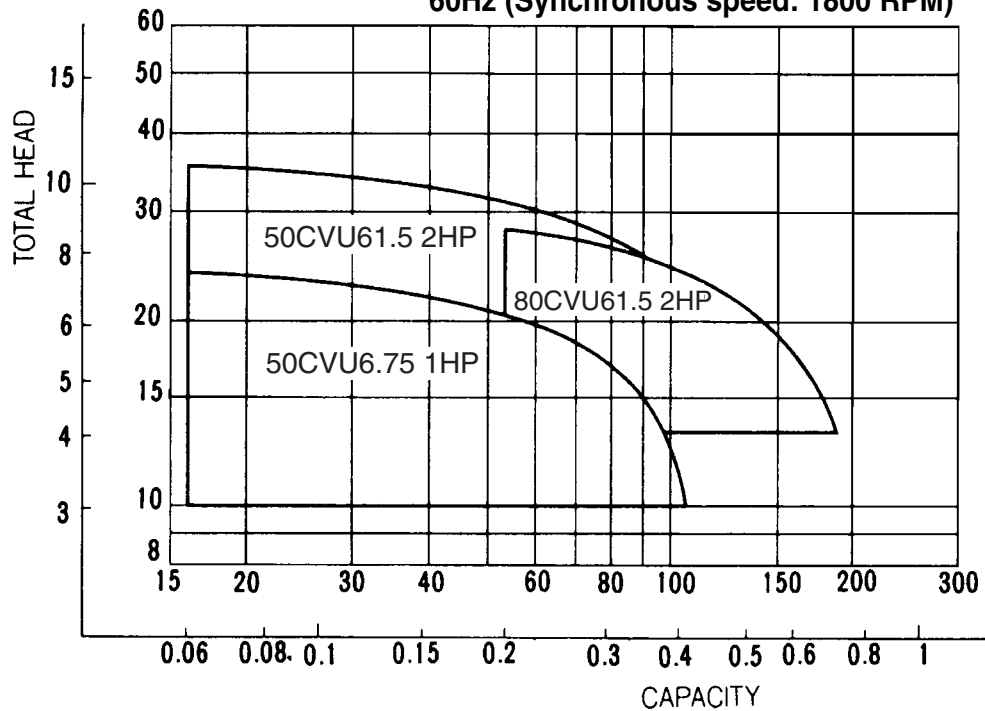

**Model CVU  
Selection Chart**

**EBARA PRO Cast Vortex Sewage Pumps**

**Single Phase**

**60Hz (Synchronous speed: 1800 RPM)**

**Three Phase**

**60Hz (Synchronous speed: 1800 RPM)**

**Model CVU**

**EBARA PRO Cast Vortex Sewage Pumps**

**Performance Curves**

**50CV6.75S 50CV6.75 (1HP) Synchronous Speed: 1800 RPM**

**2 inch Discharge**

**50CV61.5S 50CV61.5 (2HP) Synchronous Speed: 1800 RPM**

**2 inch Discharge**

**Model CVU**

**EBARA PRO Cast Vortex Sewage Pumps**

**Performance Curves**

**50CV62.2S (3HP) Synchronous Speed: 1800 RPM**

**2 inch Discharge**

**80CV61.5S 80CV61.5 (2HP) Synchronous Speed: 1800 RPM**

**2, 3 inch Discharge**

**80CVB63.7S (5HP) Synchronous Speed: 1800 RPM**

**3, 4 inch Discharge**

**80CVC63.7S (5HP) Synchronous Speed: 1800 RPM**

**2, 3 inch Discharge**

100CV63.7S (5HP) Synchronous Speed: 1800 RPM

3, 4 inch Discharge