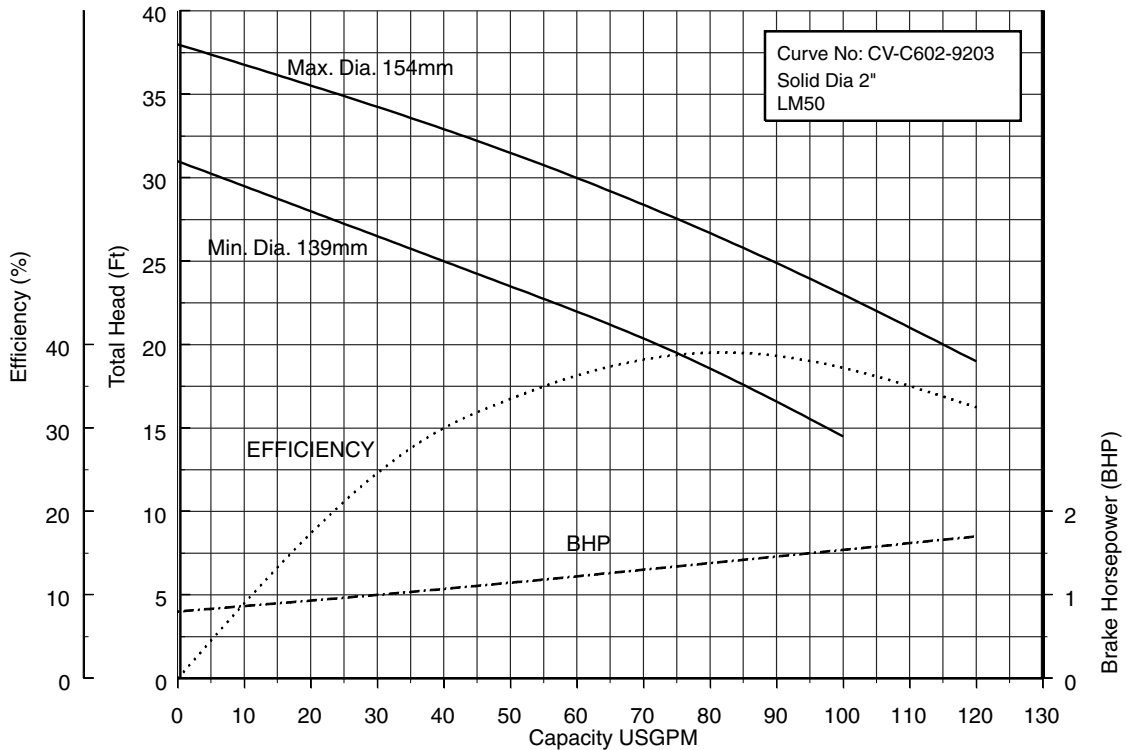

**Model CVU  
Selection Chart**

**EBARA PRO Cast Vortex Sewage Pumps**

**Single Phase**

**60Hz (Synchronous speed: 1800 RPM)**

**Three Phase**

**60Hz (Synchronous speed: 1800 RPM)**

**Model CVU**

**EBARA PRO Cast Vortex Sewage Pumps**

**Performance Curves**

**50CV6.75S 50CV6.75 (1HP) Synchronous Speed: 1800 RPM**

**2 inch Discharge**

**50CV61.5S 50CV61.5 (2HP) Synchronous Speed: 1800 RPM**

**2 inch Discharge**

**Model CVU**

**EBARA PRO Cast Vortex Sewage Pumps**

**Performance Curves**

**50CV62.2S (3HP) Synchronous Speed: 1800 RPM**

**2 inch Discharge**

**80CV61.5S 80CV61.5 (2HP) Synchronous Speed: 1800 RPM**

**2, 3 inch Discharge**

**80CVB63.7S (5HP) Synchronous Speed: 1800 RPM**

**3, 4 inch Discharge**

**80CVC63.7S (5HP) Synchronous Speed: 1800 RPM**

**2, 3 inch Discharge**

100CV63.7S (5HP) Synchronous Speed: 1800 RPM

3, 4 inch Discharge