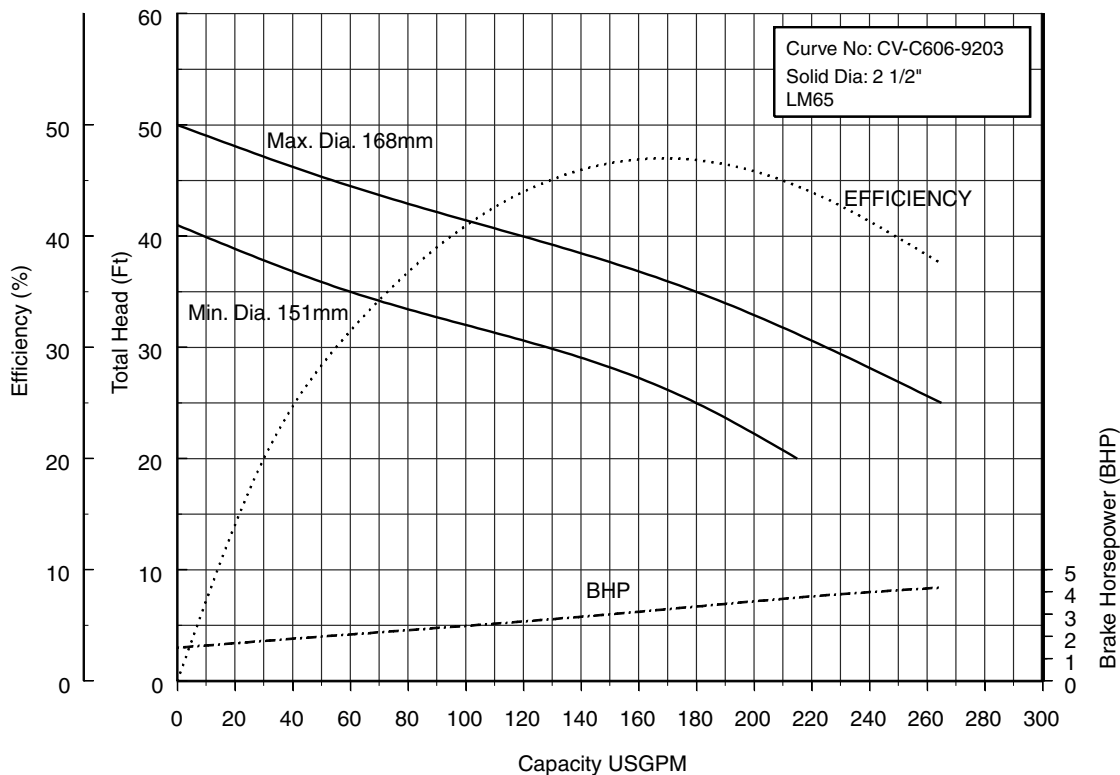

**Performance Curves**

**50CV6.75S 50CV6.75 (1HP) Synchronous Speed: 1800 RPM**

**2 inch Discharge**

**50CV61.5S 50CV61.5 (2HP) Synchronous Speed: 1800 RPM**

**2 inch Discharge**

**Model CVU**

**EBARA PRO Cast Vortex Sewage Pumps**

**Performance Curves**

**50CV62.2S (3HP) Synchronous Speed: 1800 RPM**

**2 inch Discharge**

**80CV61.5S 80CV61.5 (2HP) Synchronous Speed: 1800 RPM**

**2, 3 inch Discharge**

**80CVB63.7S (5HP) Synchronous Speed: 1800 RPM**

**3, 4 inch Discharge**

**80CVC63.7S (5HP) Synchronous Speed: 1800 RPM**

**2, 3 inch Discharge**

100CV63.7S (5HP) Synchronous Speed: 1800 RPM

3, 4 inch Discharge