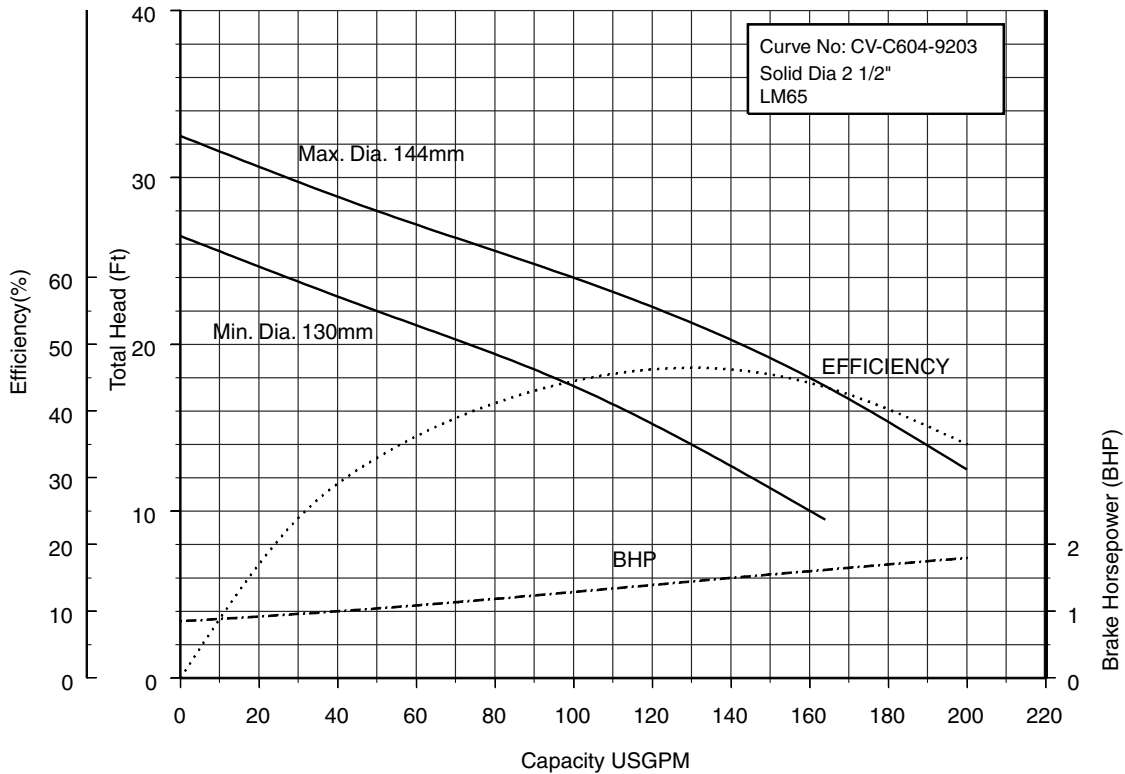

**Performance Curves**

**50CV6.75S 50CV6.75 (1HP) Synchronous Speed: 1800 RPM**

**2 inch Discharge**

**50CV61.5S 50CV61.5 (2HP) Synchronous Speed: 1800 RPM**

**2 inch Discharge**

**Model CVU**

**EBARA PRO Cast Vortex Sewage Pumps**

**Performance Curves**

**50CV62.2S (3HP) Synchronous Speed: 1800 RPM**

**2 inch Discharge**

**80CV61.5S 80CV61.5 (2HP) Synchronous Speed: 1800 RPM**

**2, 3 inch Discharge**

**80CVB63.7S (5HP) Synchronous Speed: 1800 RPM**

**3, 4 inch Discharge**

**80CVC63.7S (5HP) Synchronous Speed: 1800 RPM**

**2, 3 inch Discharge**

100CV63.7S (5HP) Synchronous Speed: 1800 RPM

3, 4 inch Discharge