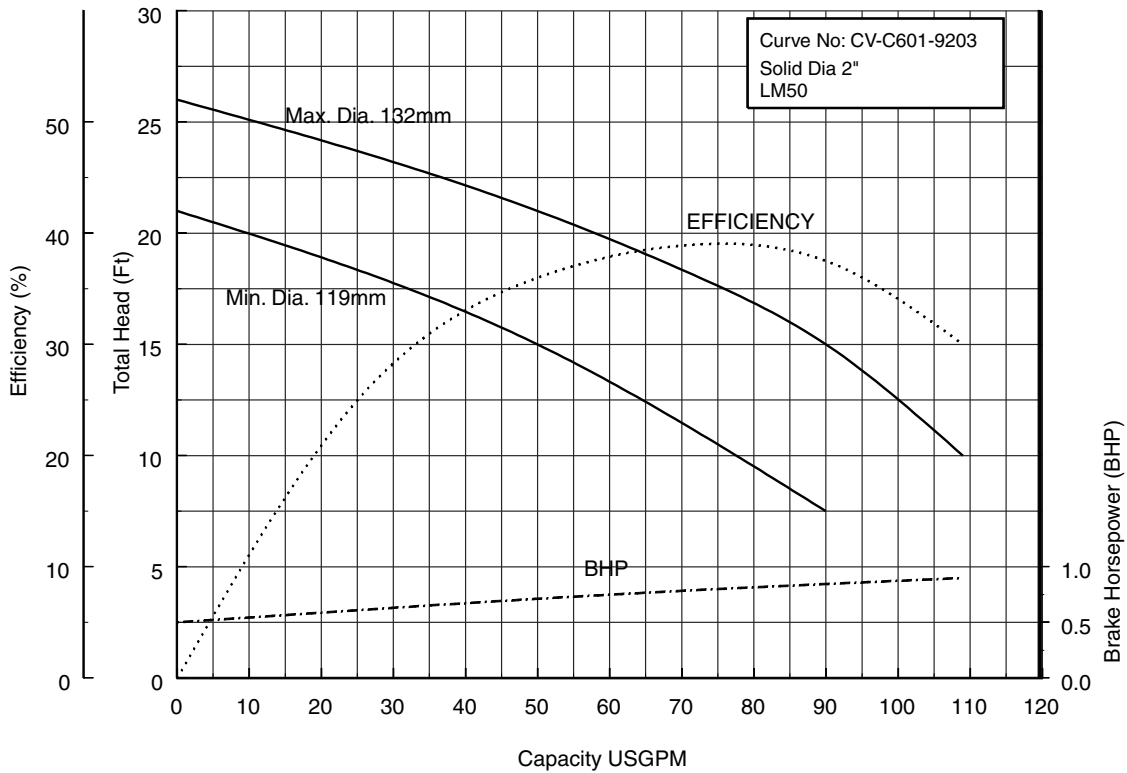

**Model CVU  
Selection Chart**

**EBARA PRO Cast Vortex Sewage Pumps**

**Single Phase**

**60Hz (Synchronous speed: 1800 RPM)**

**Three Phase**

**60Hz (Synchronous speed: 1800 RPM)**

**Model CVU**

**EBARA PRO Cast Vortex Sewage Pumps**

**Performance Curves**

**50CV6.75S 50CV6.75 (1HP) Synchronous Speed: 1800 RPM**

**2 inch Discharge**

**50CV61.5S 50CV61.5 (2HP) Synchronous Speed: 1800 RPM**

**2 inch Discharge**

**Model CVU**

**EBARA PRO Cast Vortex Sewage Pumps**

**Performance Curves**

**50CV62.2S (3HP) Synchronous Speed: 1800 RPM**

**2 inch Discharge**

**80CV61.5S 80CV61.5 (2HP) Synchronous Speed: 1800 RPM**

**2, 3 inch Discharge**

**80CVB63.7S (5HP) Synchronous Speed: 1800 RPM**

**3, 4 inch Discharge**

**80CVC63.7S (5HP) Synchronous Speed: 1800 RPM**

**2, 3 inch Discharge**

100CV63.7S (5HP) Synchronous Speed: 1800 RPM

3, 4 inch Discharge